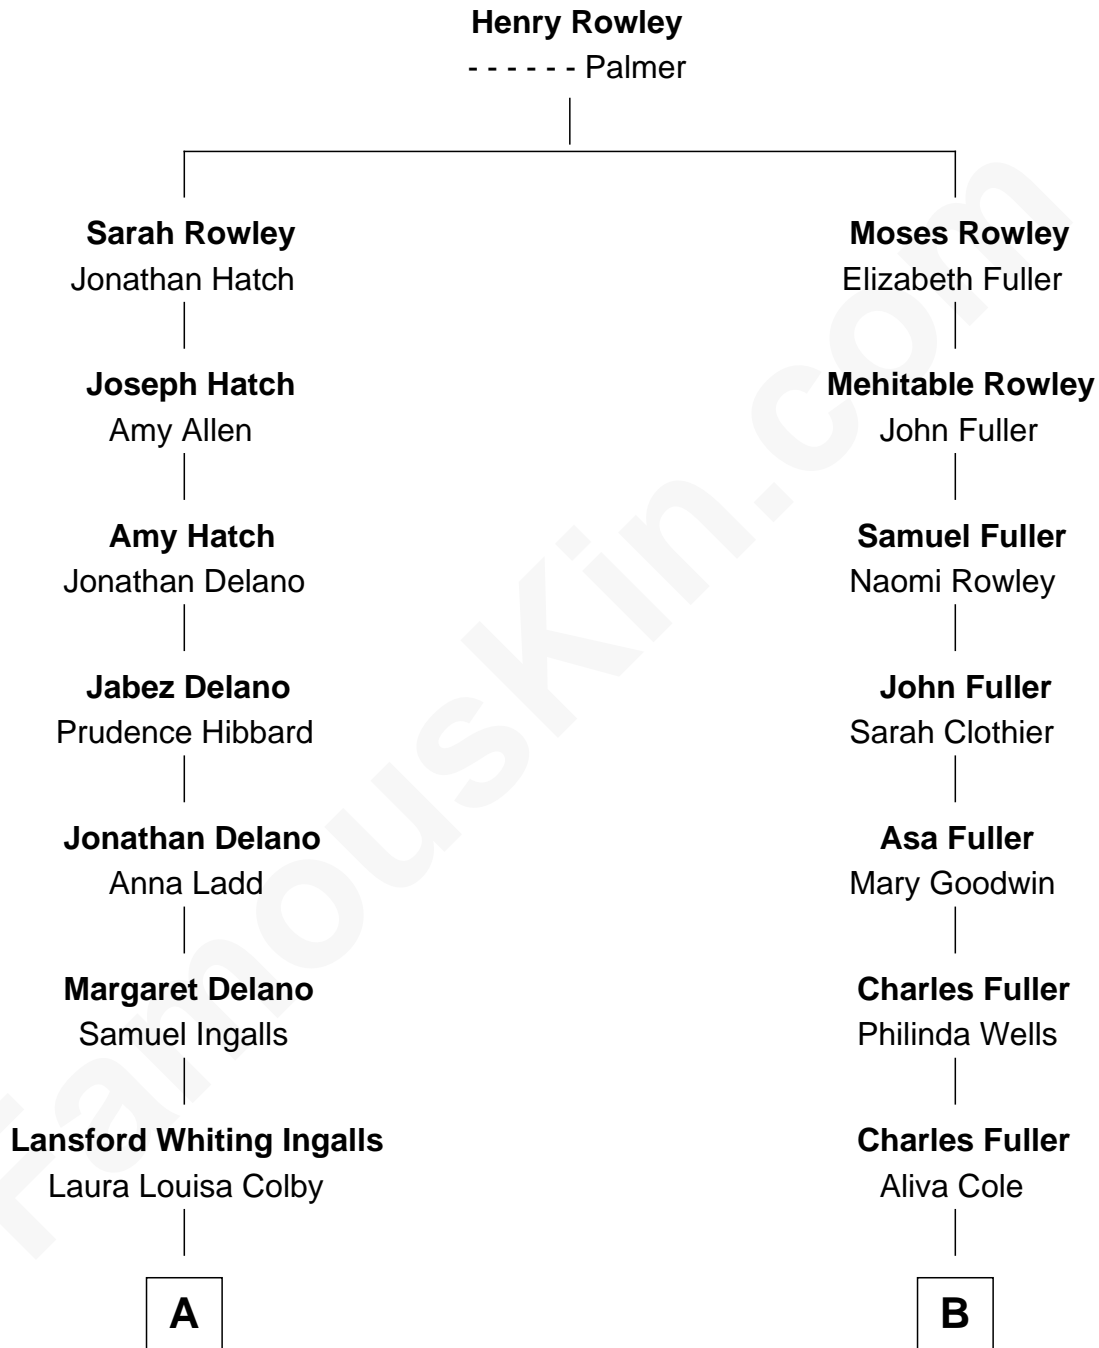

FamousKin.com

Relationship Chart of

Laura Ingalls-Wilder

Author of *Little House on the Prairie*

8th cousin 2 times removed of

Dick Clark

Radio and TV Host

A

Charles Phillip Ingalls
Caroline Lake Quiner

Laura Ingalls-Wilder
Author of Little House on the Prairie

B

Jane Sophia Fuller
George Barnard

Charles Fuller Barnard
Anna May Aldridge

Julia Fuller Barnard
Richard Augustus Clark