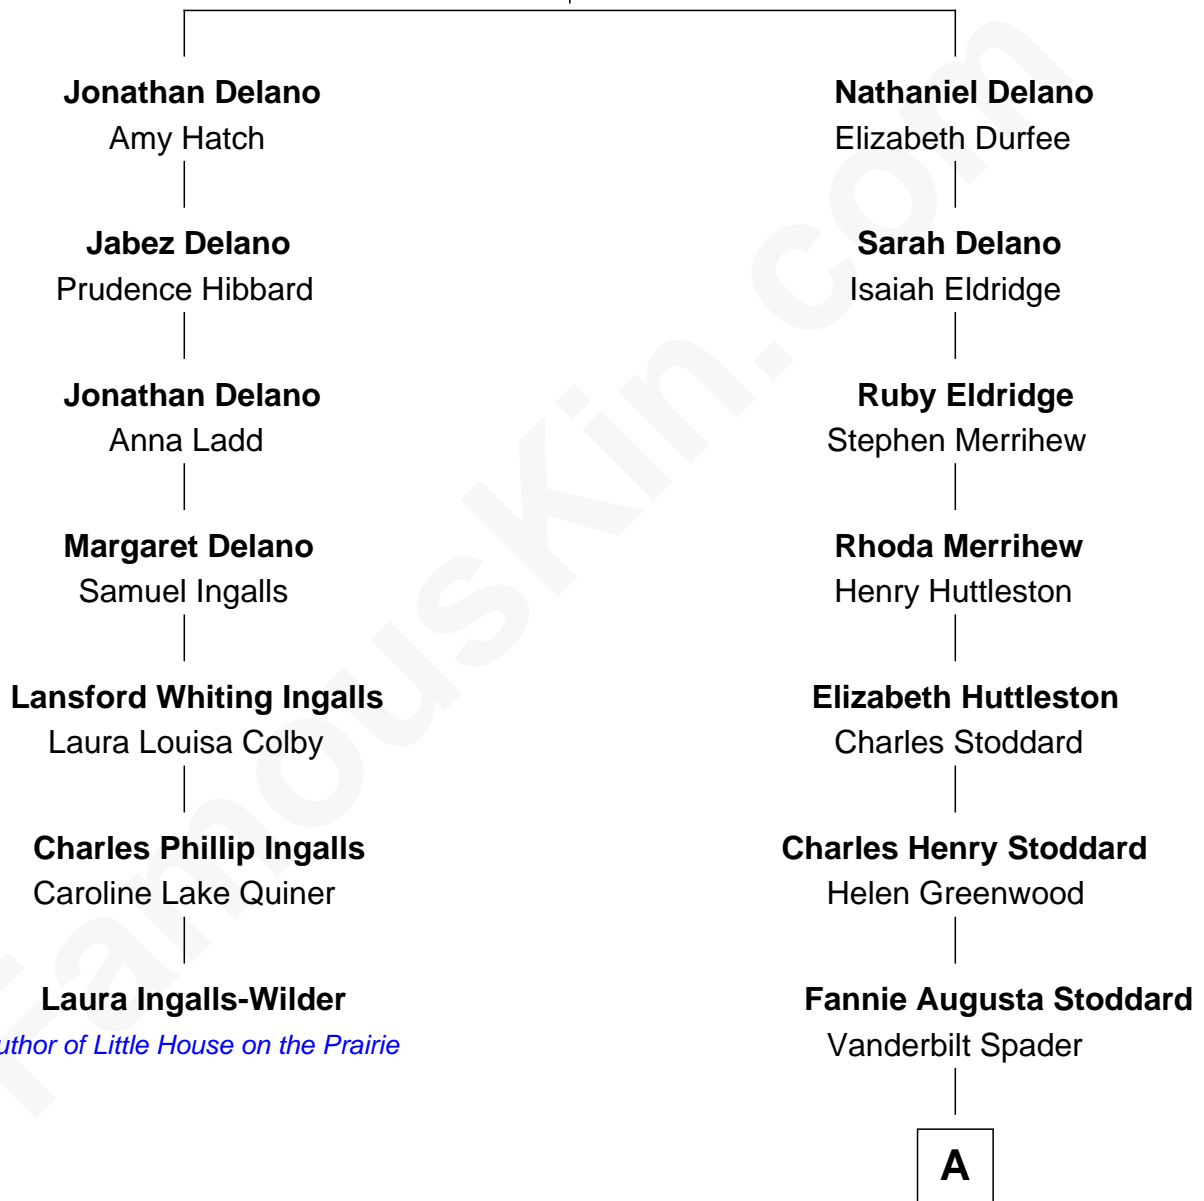

## Relationship Chart of

### Laura Ingalls-Wilder

Author of *Little House on the Prairie*

6th cousin 3 times removed of

**James Spader**

TV and Movie Actor

**Jonathan Delano**

Mercy Warren

**A**

**Vanderbilt Reginald Spader**

Mary Heaton Beers

**Stoddard Greenwood Spader**

Jean Fraser

**James Spader**

*TV and Movie Actor*

FamousKin.com