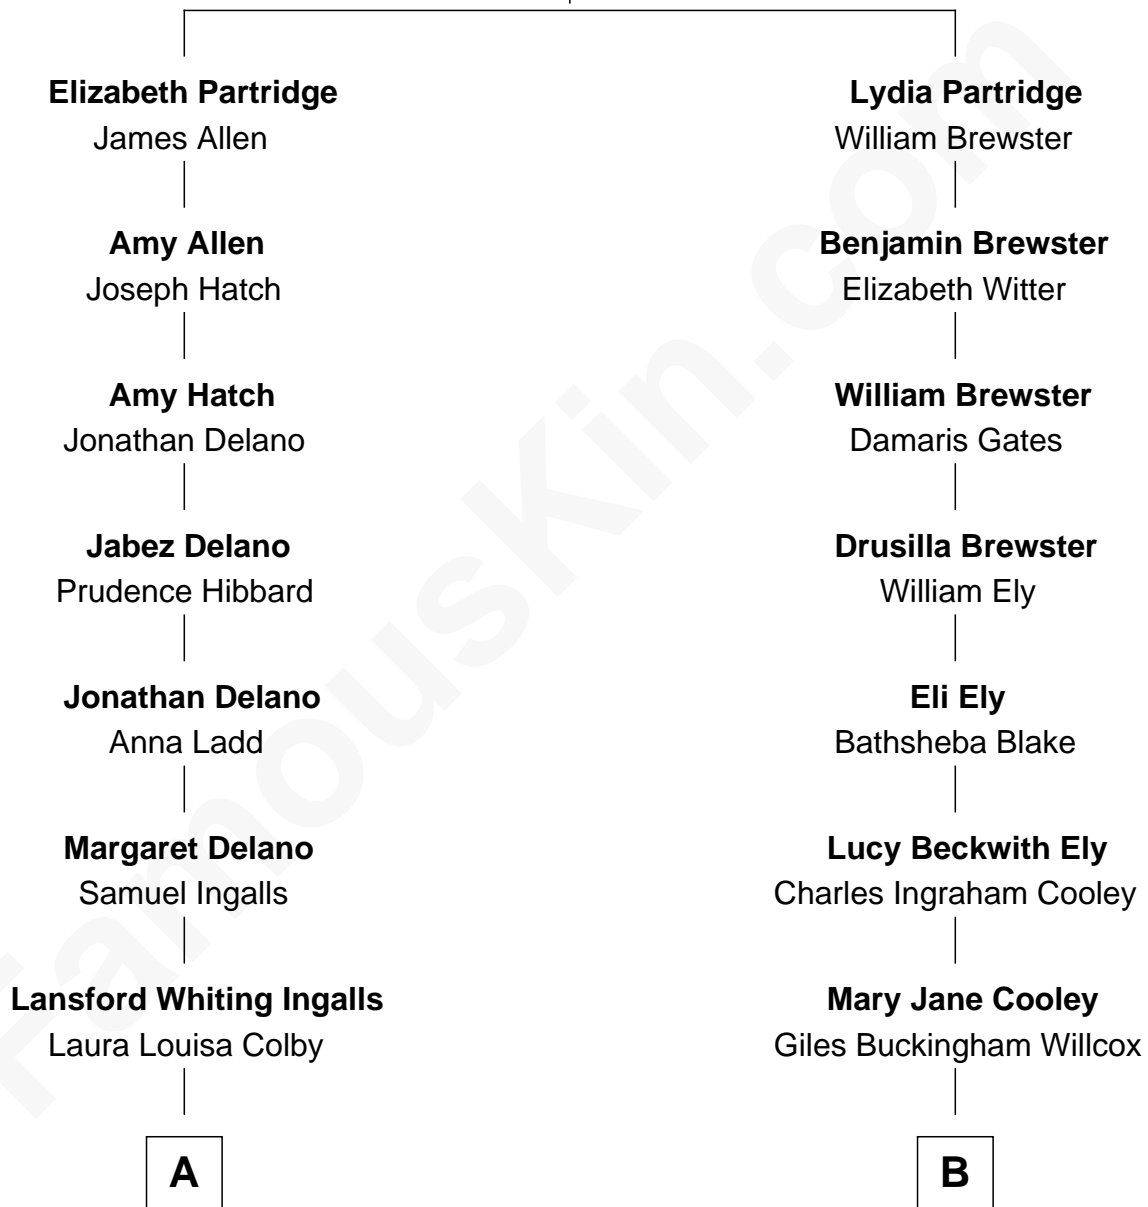

## Relationship Chart of

### Laura Ingalls-Wilder

Author of *Little House on the Prairie*

8th cousin 2 times removed of

**Andrew Shue**

TV Actor

**George Partridge**

Sarah Tracy

**A**

**Charles Phillip Ingalls**

Caroline Lake Quiner

**Laura Ingalls-Wilder**

*Author of Little House on the Prairie*

**B**

**Harriet Grace Brewster Willcox**

Alexander Hunter Gunn

**Mary Brewster Gunn**