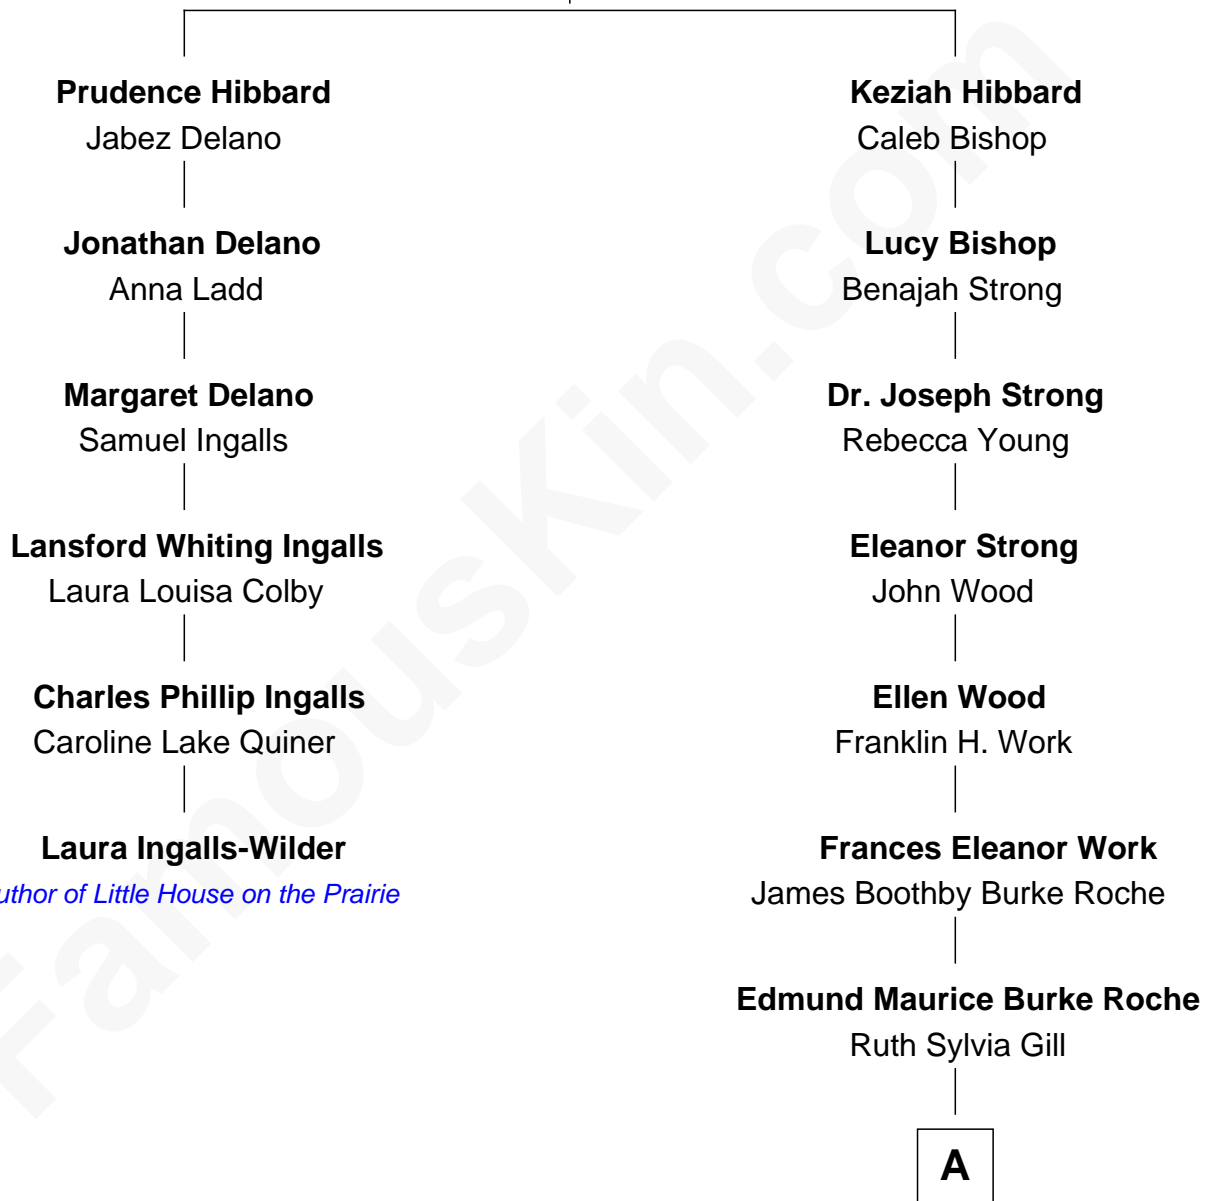

## Relationship Chart of

### Laura Ingalls-Wilder

Author of *Little House on the Prairie*

5th cousin 3 times removed of

**Princess Diana**

*Princess of Wales*

**Ebenezer Hibbard**

Margaret Morgan

**A**

—  
**Frances Ruth Burke Roche**

Edward John Spencer

—  
**Princess Diana**

*Princess of Wales*

FamousKin.com