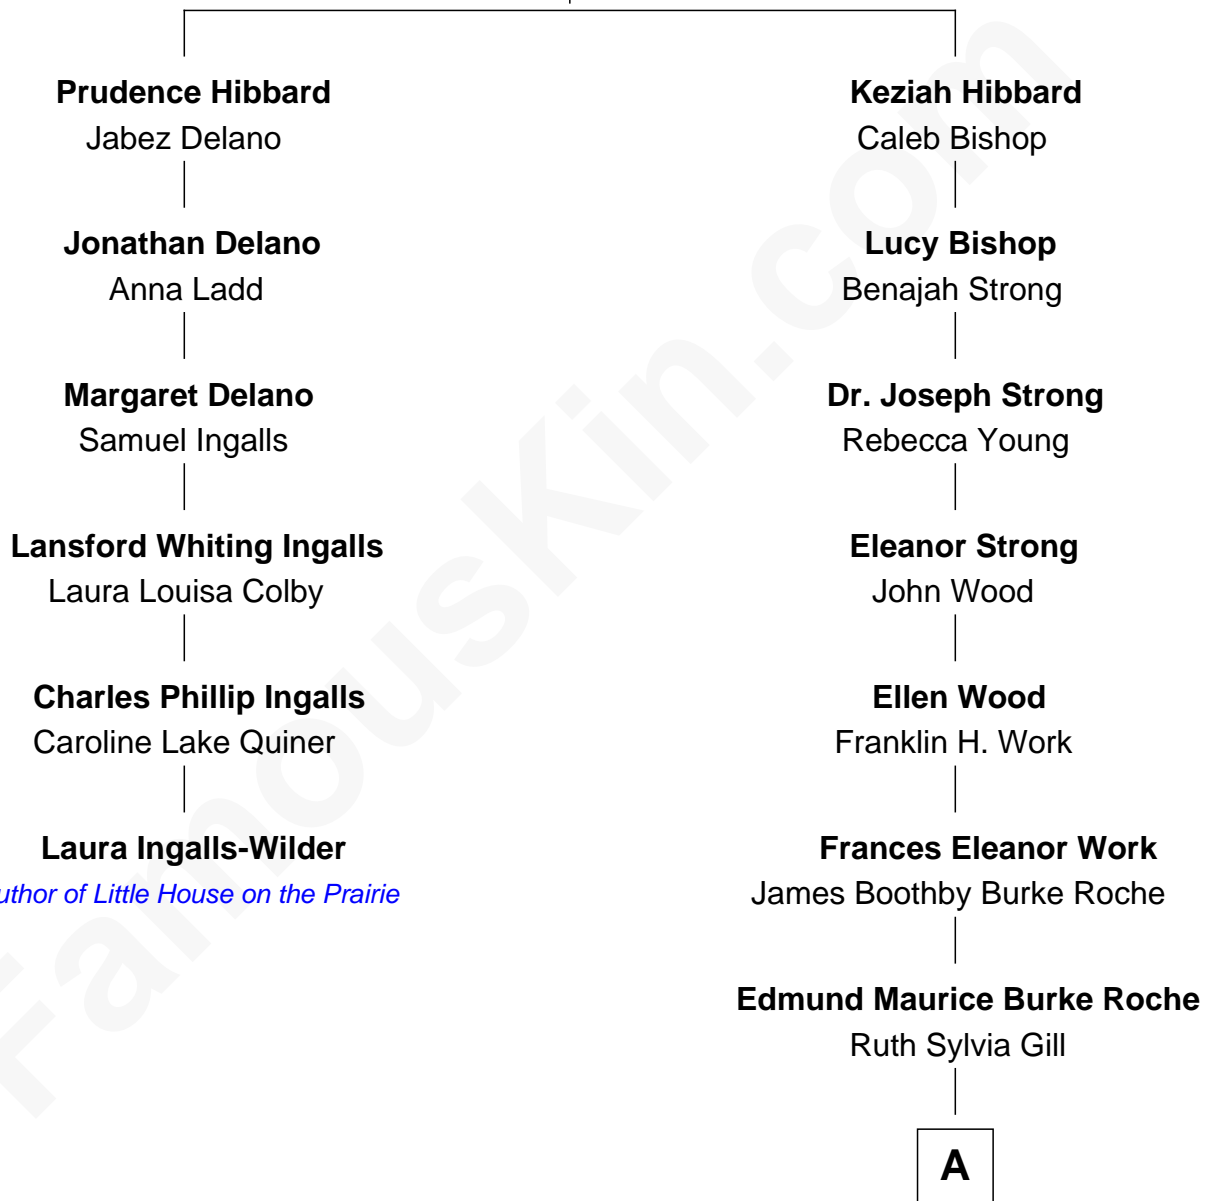

FamousKin.com

Relationship Chart of

Laura Ingalls-Wilder

Author of *Little House on the Prairie*

5th cousin 4 times removed of

Prince Harry
Duke of Sussex

Ebenezer Hibbard
Margaret Morgan

A

Frances Ruth Burke Roche

Edward John Spencer

Princess Diana Frances Spencer

Charles III, King of the United Kingdom

Prince Harry

Duke of Sussex

FamousKin.com