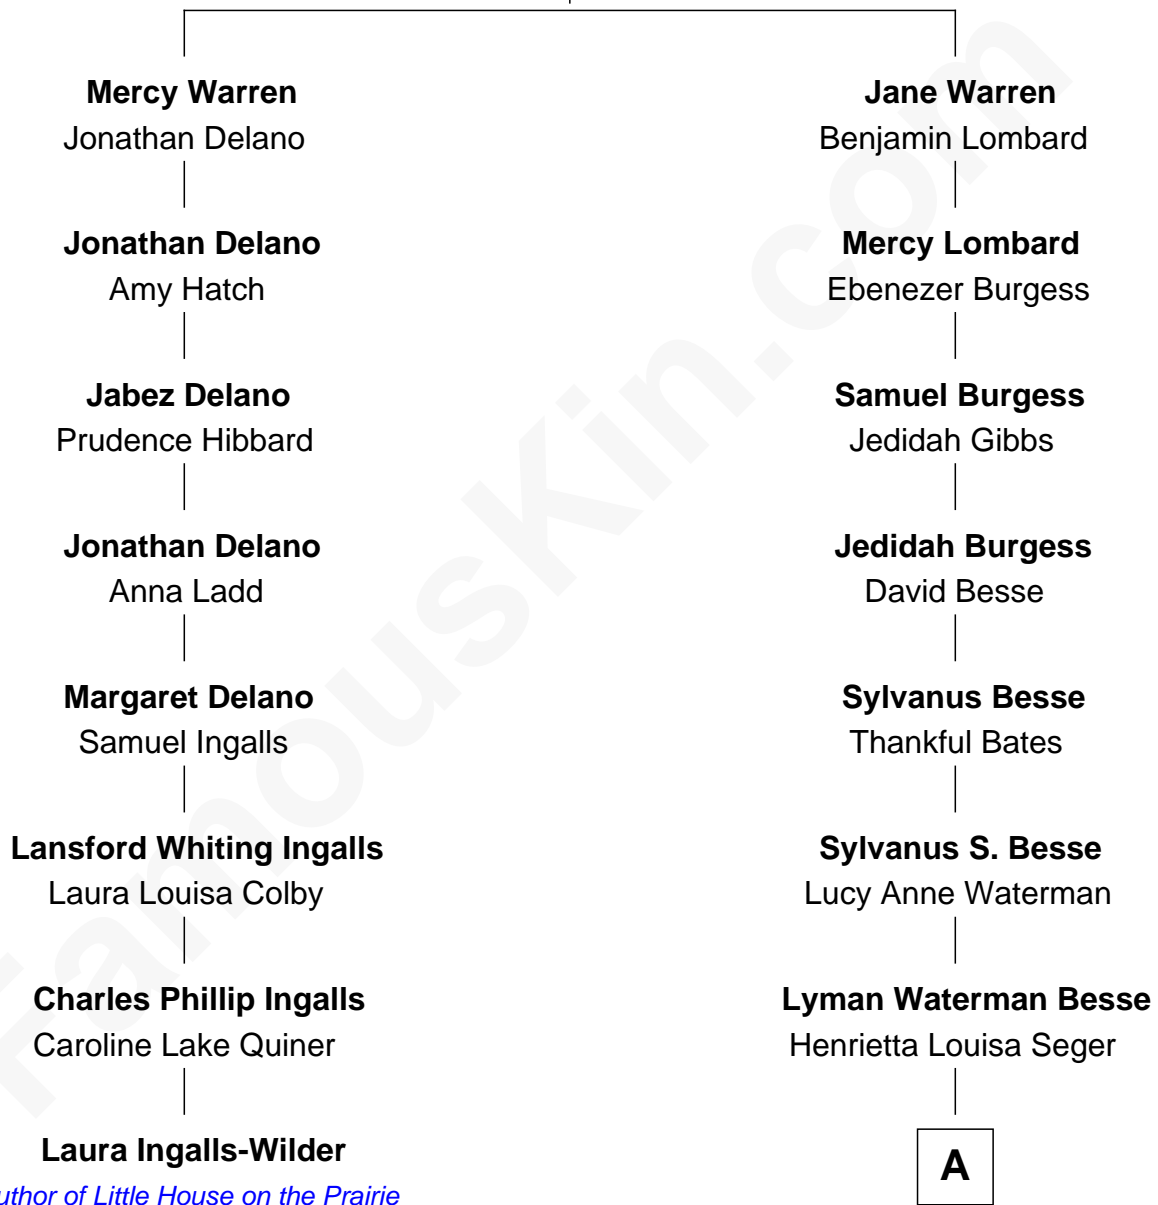

FamousKin.com

Relationship Chart of

Laura Ingalls-Wilder

Author of *Little House on the Prairie*

7th cousin 3 times removed of

Jordana Brewster

TV and Movie Actress

Nathaniel Warren

Sarah Walker

A

Florence Foster Besse

Kingman Brewster

Kingman Brewster

Mary Louise Phillips

Alden Brewster

Maria João Leão de Sousa

Jordana Brewster

TV and Movie Actress