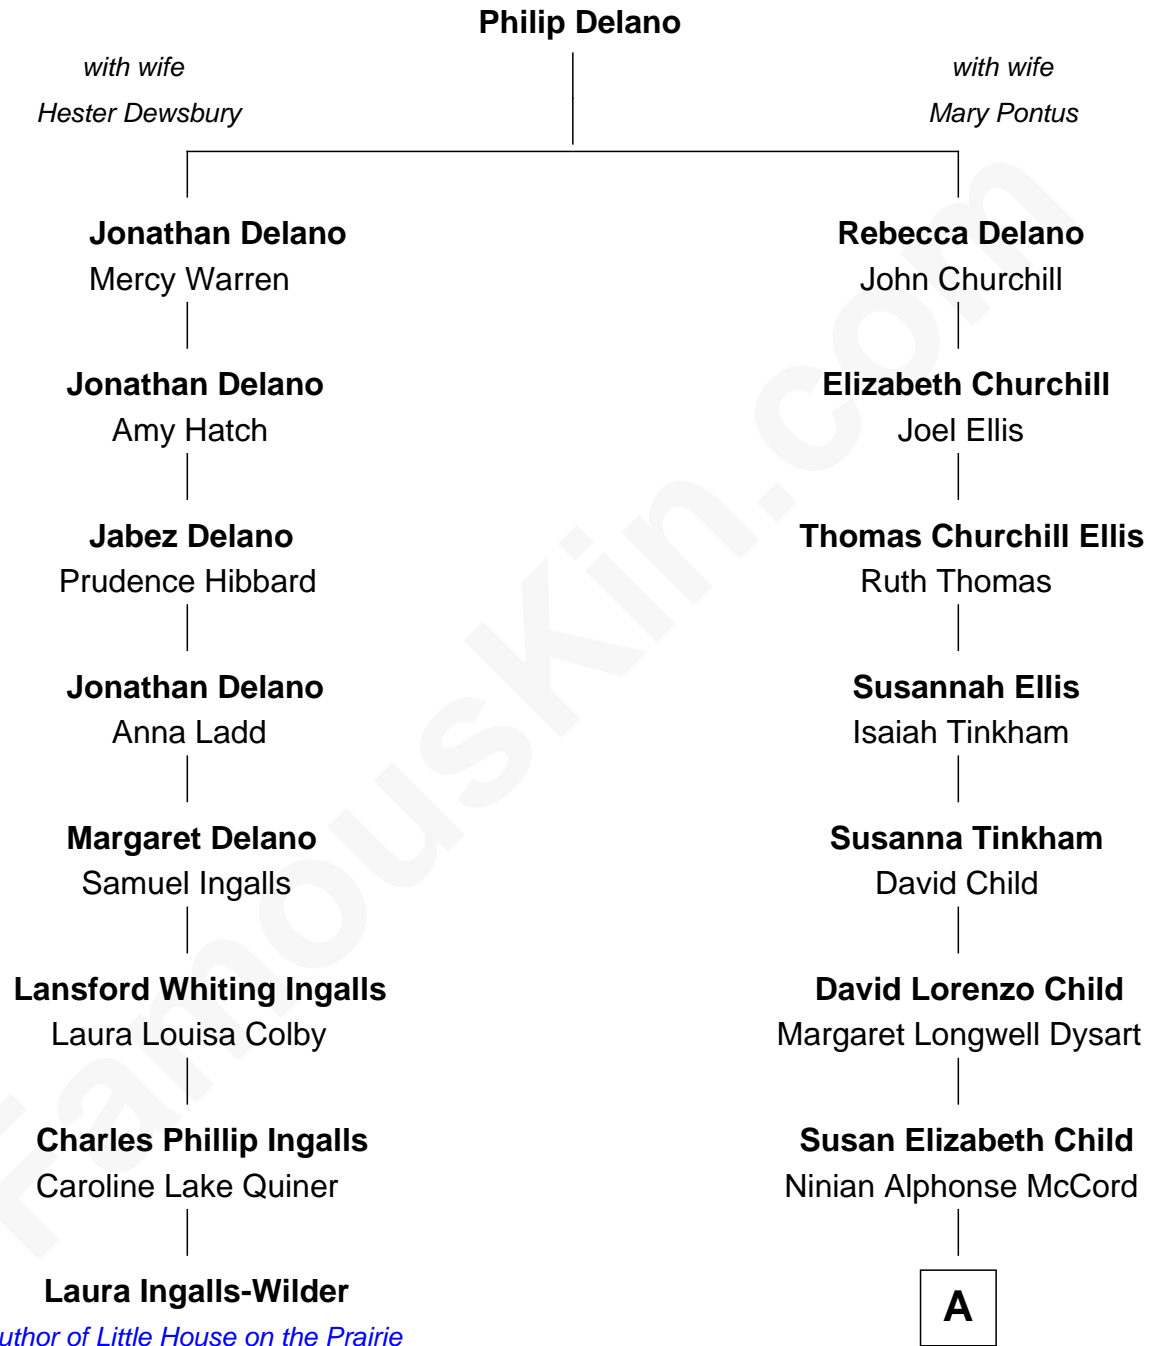

FamousKin.com

Relationship Chart of

Laura Ingalls-Wilder

Author of *Little House on the Prairie*

7th cousin 2 times removed of

Dick Van Dyke

TV Actor - "*The Dick Van Dyke Show*"

A

Charles Cornelius McCord

Adeline Verinda Neal

Hazel Victoria McCord

Loren Wayne Van Dyke

Dick Van Dyke

TV Actor - "The Dick Van Dyke Show"

FamousKin.com