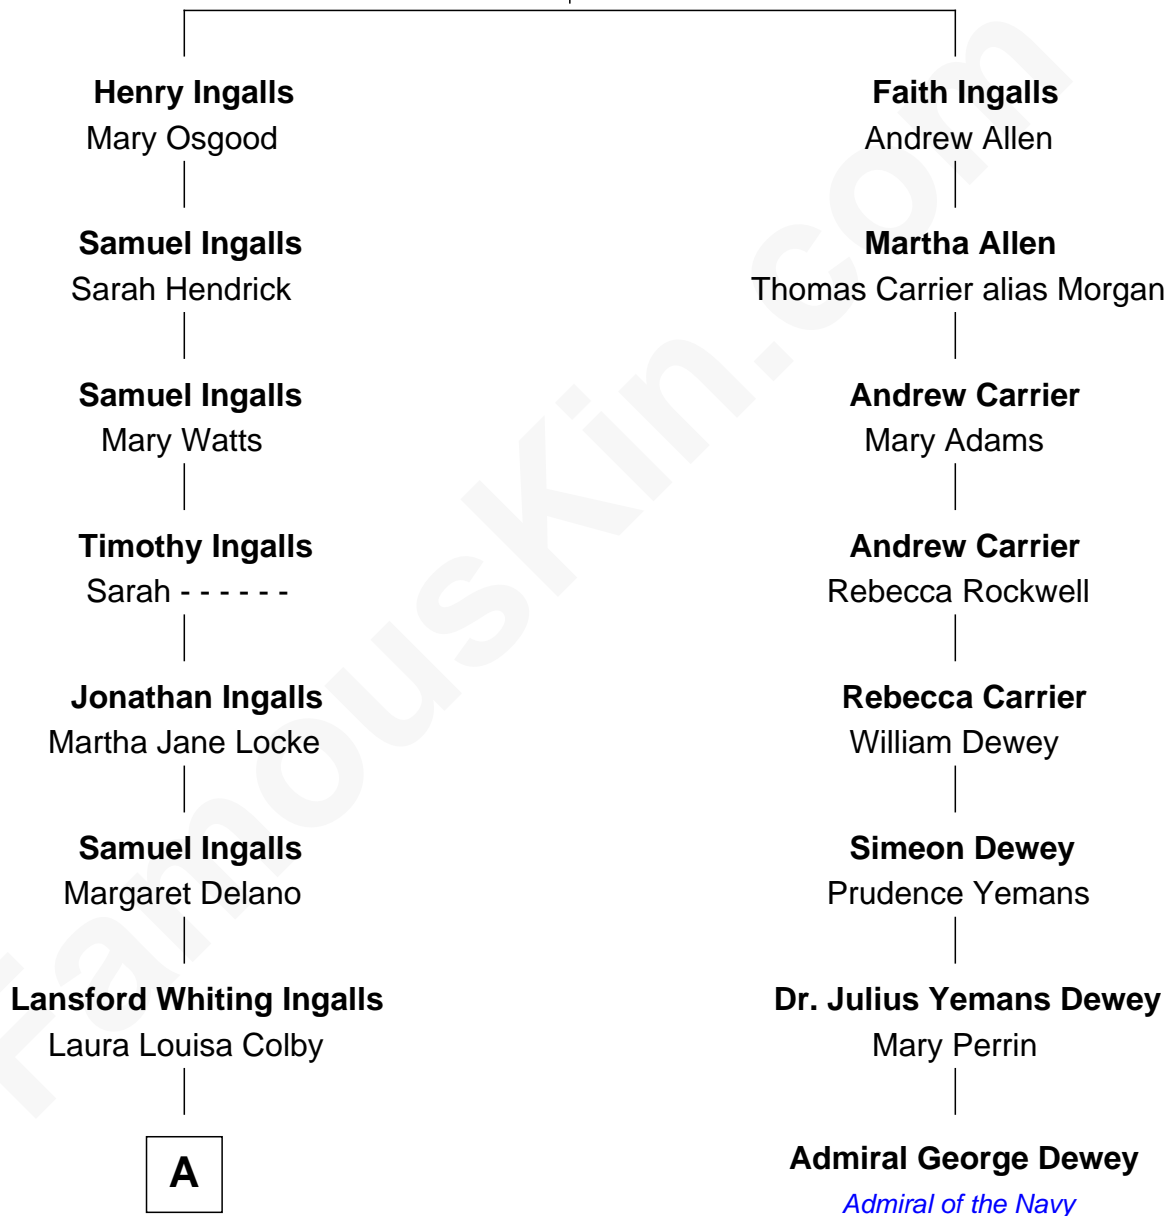

## Relationship Chart of

### Laura Ingalls-Wilder

Author of *Little House on the Prairie*

7th cousin 1 time removed of

### Admiral George Dewey

*Admiral of the Navy*

**Edmund Ingalls**

Annis Telbe

A

Charles Phillip Ingalls

Caroline Lake Quiner

Laura Ingalls-Wilder