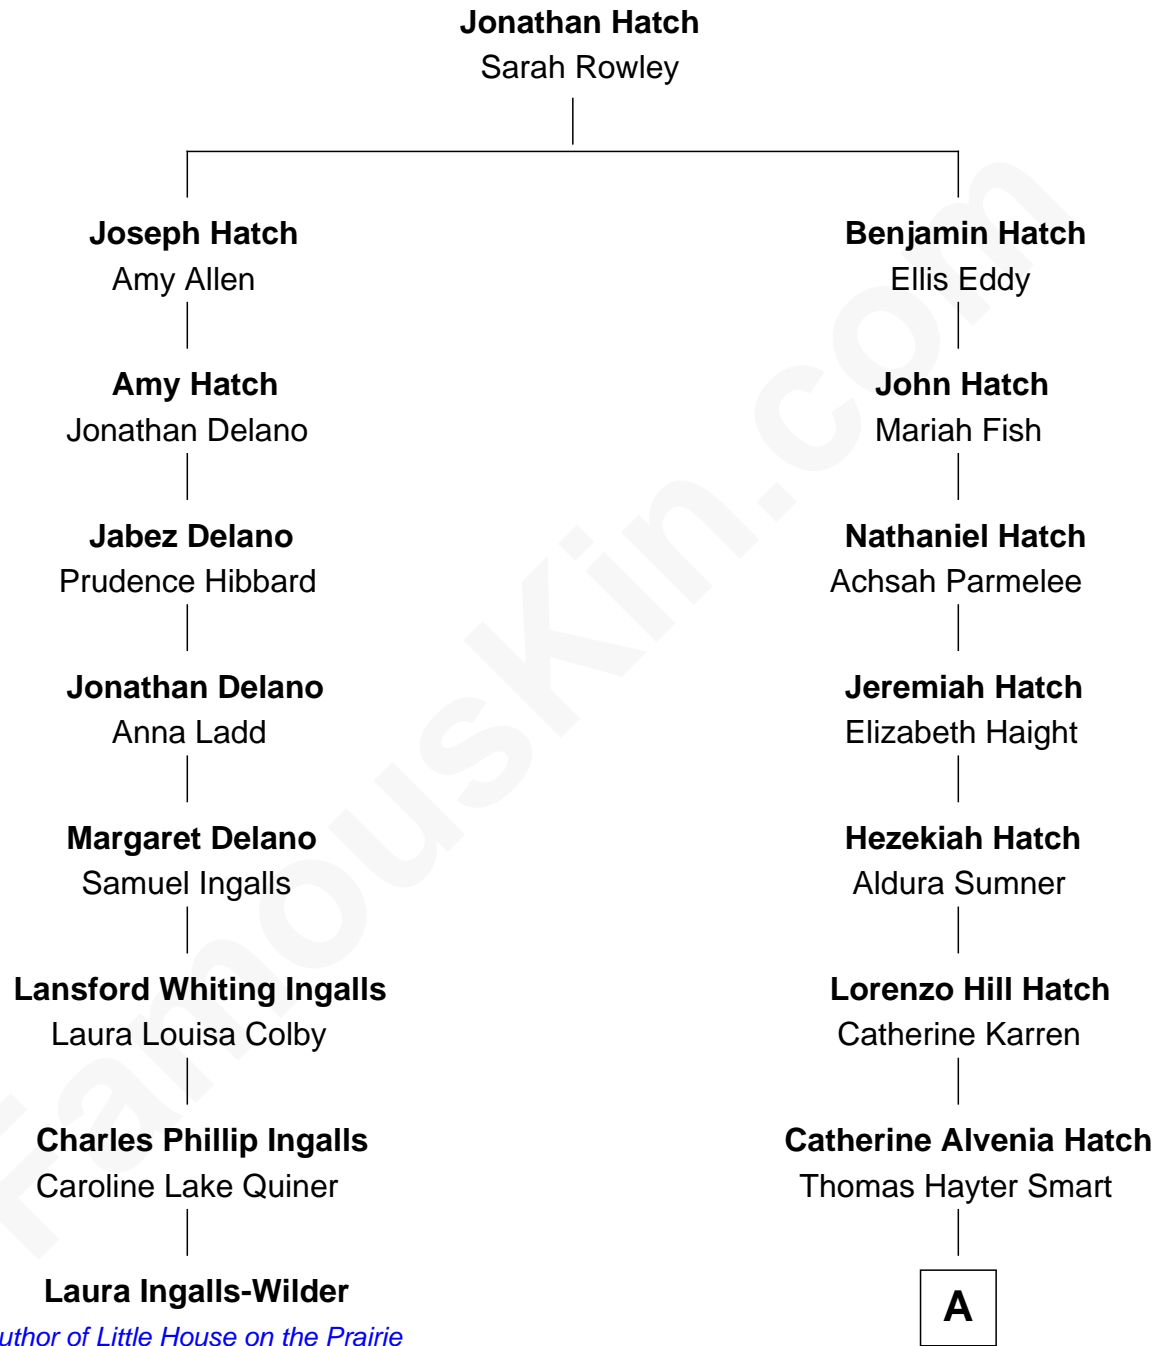

FamousKin.com

Relationship Chart of

Laura Ingalls-Wilder

Author of Little House on the Prairie

7th cousin 3 times removed of

Elizabeth Smart

Founder of Elizabeth Smart Foundation

A

Junius Hatch Smart

Avon Rich

Dr. Charles Rich Smart

Dorotha Jeanne Sharp

Edward Sharp Smart

Lois Ann Francom

Elizabeth Smart

Child Safety Activist