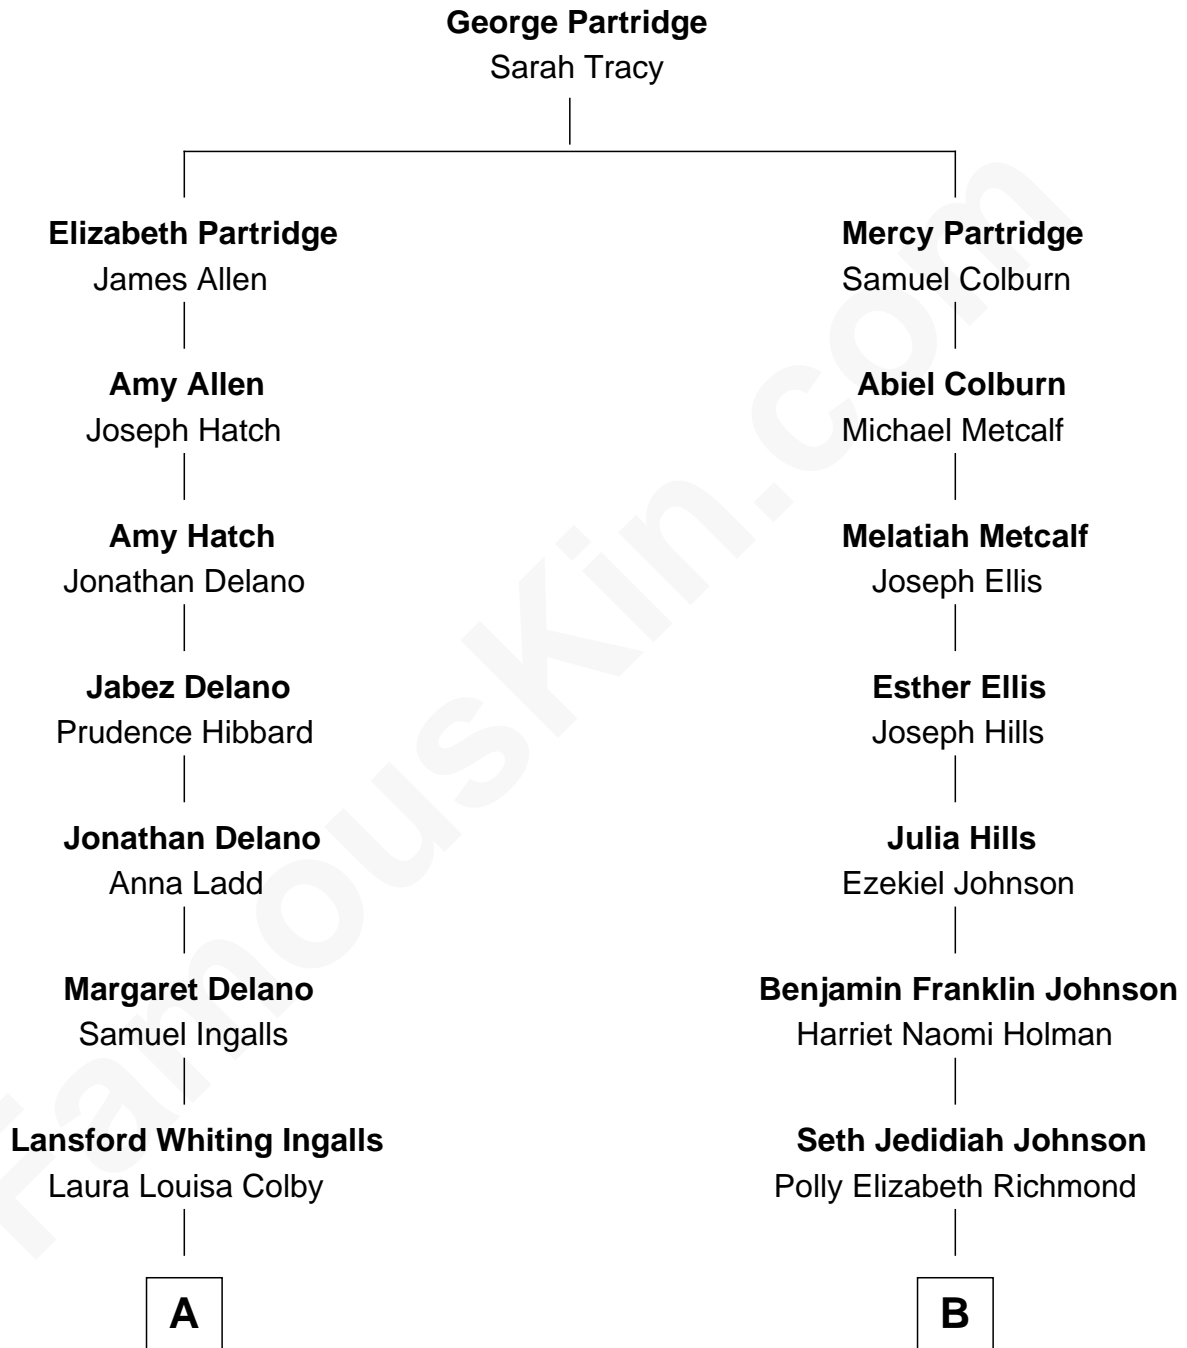

FamousKin.com

Relationship Chart of

Laura Ingalls-Wilder

Author of *Little House on the Prairie*

8th cousin 2 times removed of

Elizabeth Smart

Founder of Elizabeth Smart Foundation

A

Charles Phillip Ingalls
Caroline Lake Quiner

Laura Ingalls-Wilder
Author of Little House on the Prairie

B

Genevieve Johnson
Archibald Newel Pettit

Genevieve Pettit
Myron LeGrande Francom

Lois Ann Francom
Edward Sharp Smart