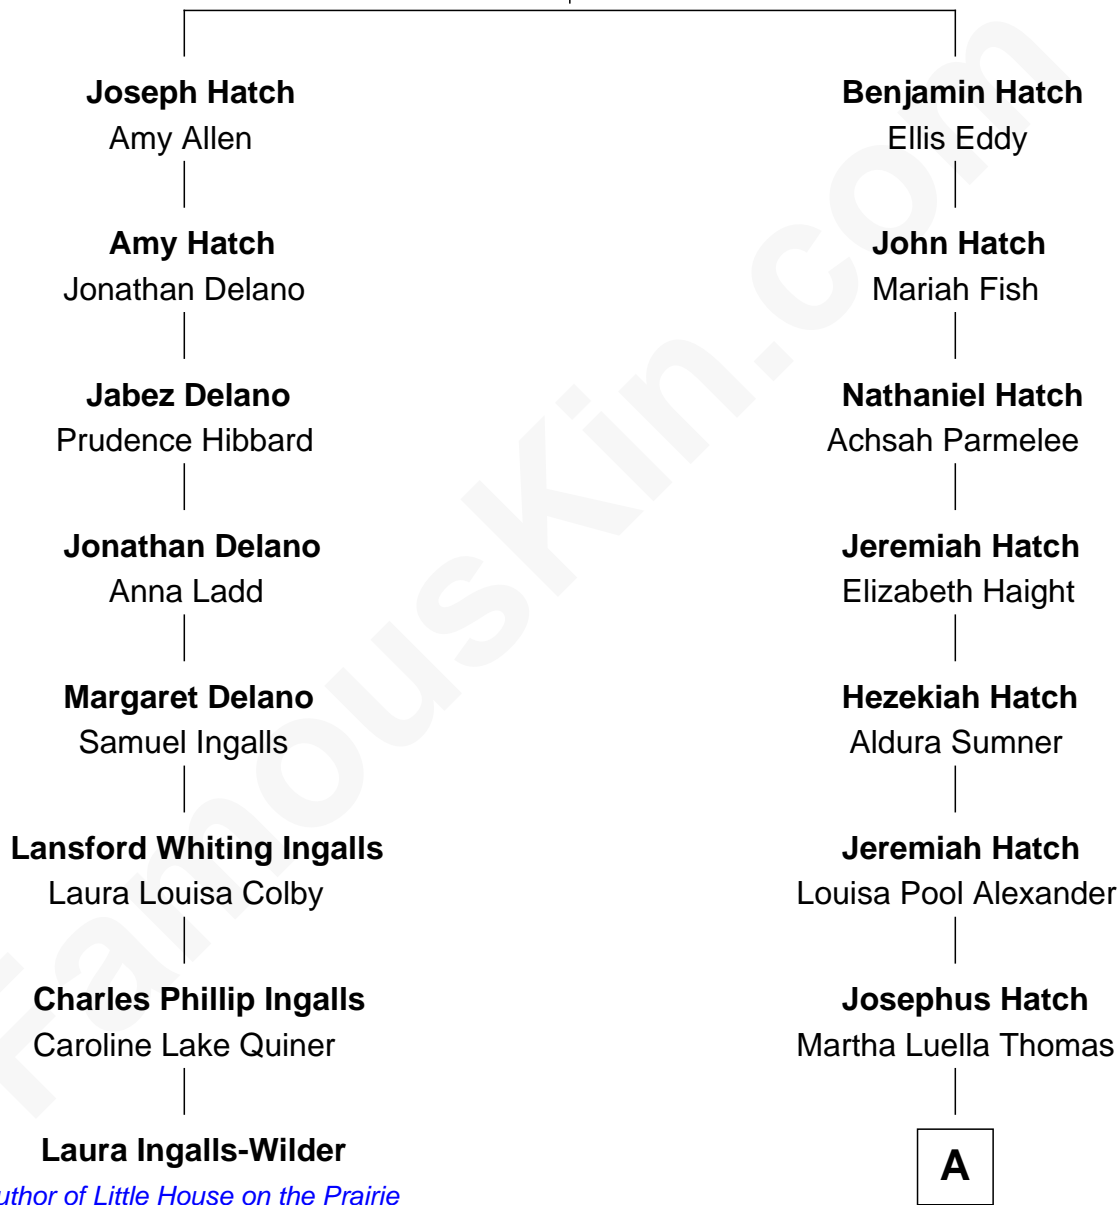

## Relationship Chart of

### Laura Ingalls-Wilder

Author of *Little House on the Prairie*

7th cousin 1 time removed of

**Orrin Hatch**

U.S. Senator from Utah

**Jonathan Hatch**

Sarah Rowley

**A**

|  
**Jesse Hatch**  
Helen Frances Kamm

|  
**Orrin Hatch**  
*U.S. Senator from Utah*

FamousKin.com