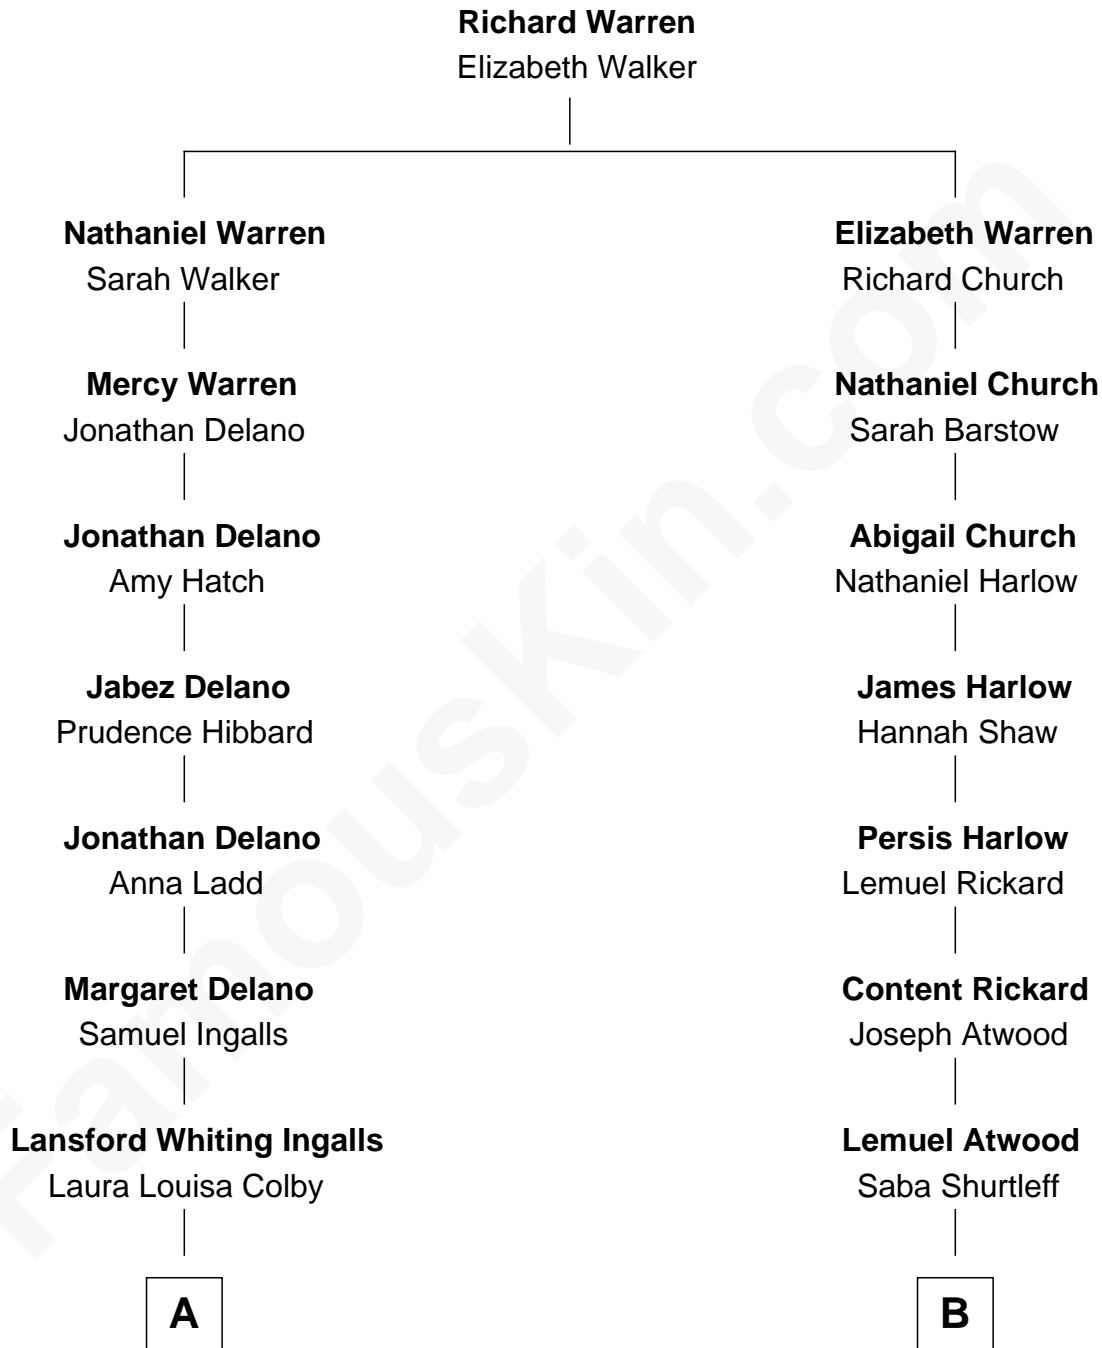

FamousKin.com

Relationship Chart of

Laura Ingalls-Wilder

Author of *Little House on the Prairie*

8th cousin 4 times removed of

Dave Cowens

NBA Hall of Famer

A

Charles Phillip Ingalls

Caroline Lake Quiner

Laura Ingalls-Wilder

Author of Little House on the Prairie

B

Albert Atwood

Rhoda True Merrill

Thomas Albert Atwood