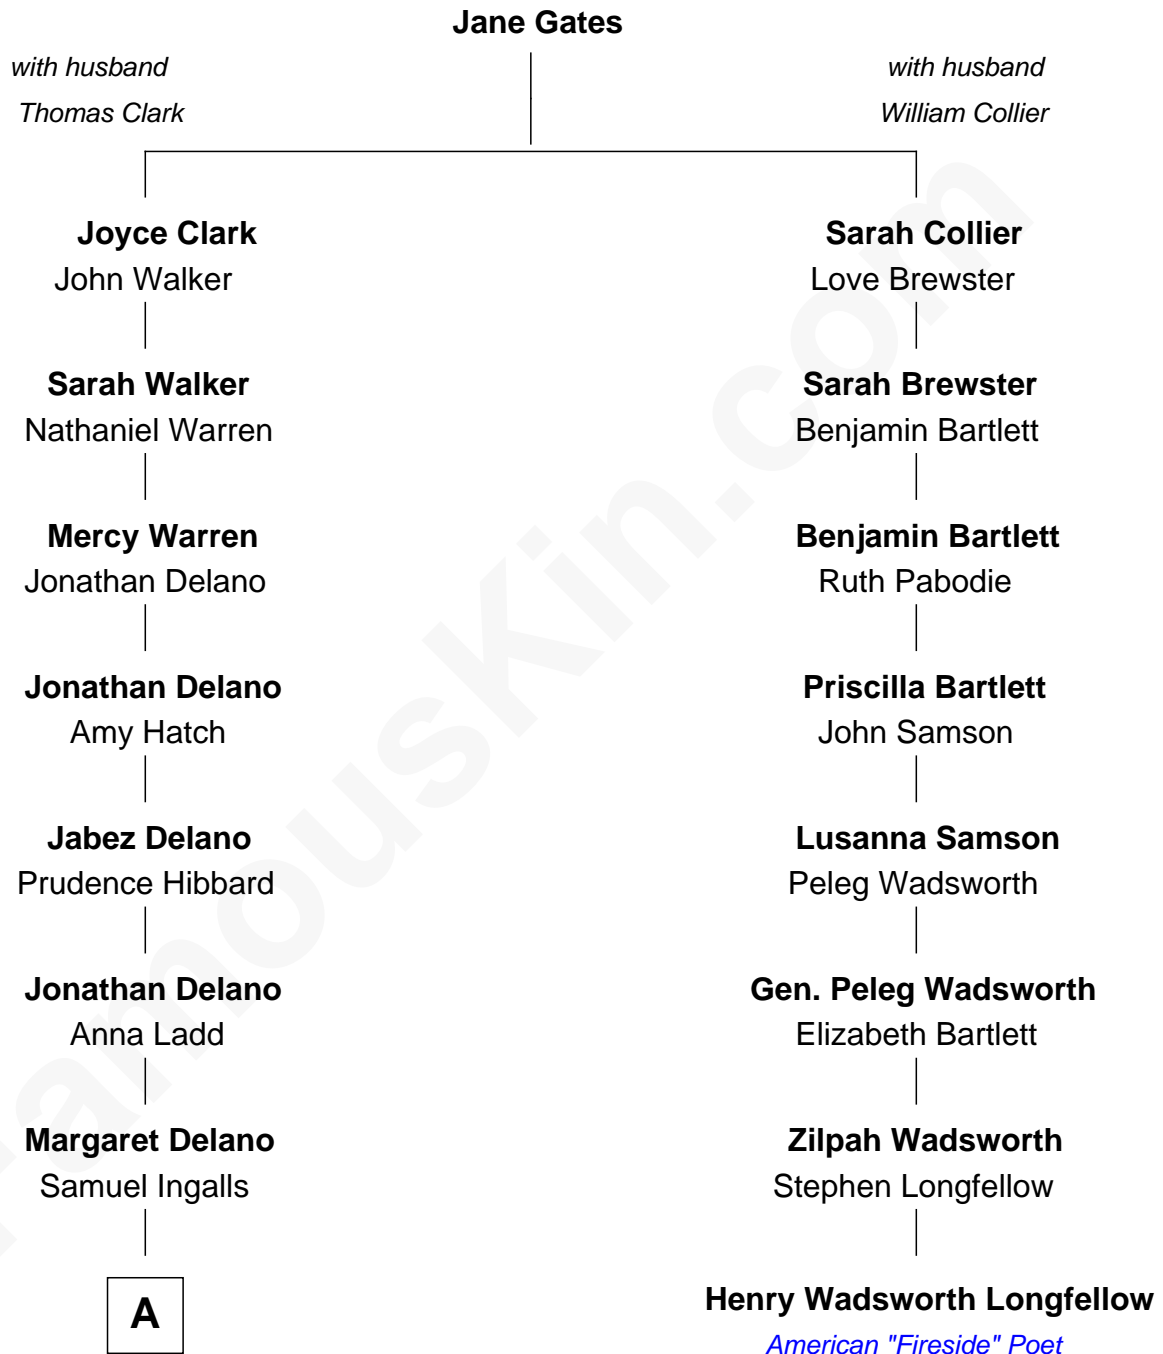

FamousKin.com

Relationship Chart of

Laura Ingalls-Wilder

Author of Little House on the Prairie

7th cousin 2 times removed of

Henry Wadsworth Longfellow

American "Fireside" Poet

A

—
Lansford Whiting Ingalls

Laura Louisa Colby

—
Charles Phillip Ingalls

Caroline Lake Quiner

—
Laura Ingalls-Wilder

Author of Little House on the Prairie