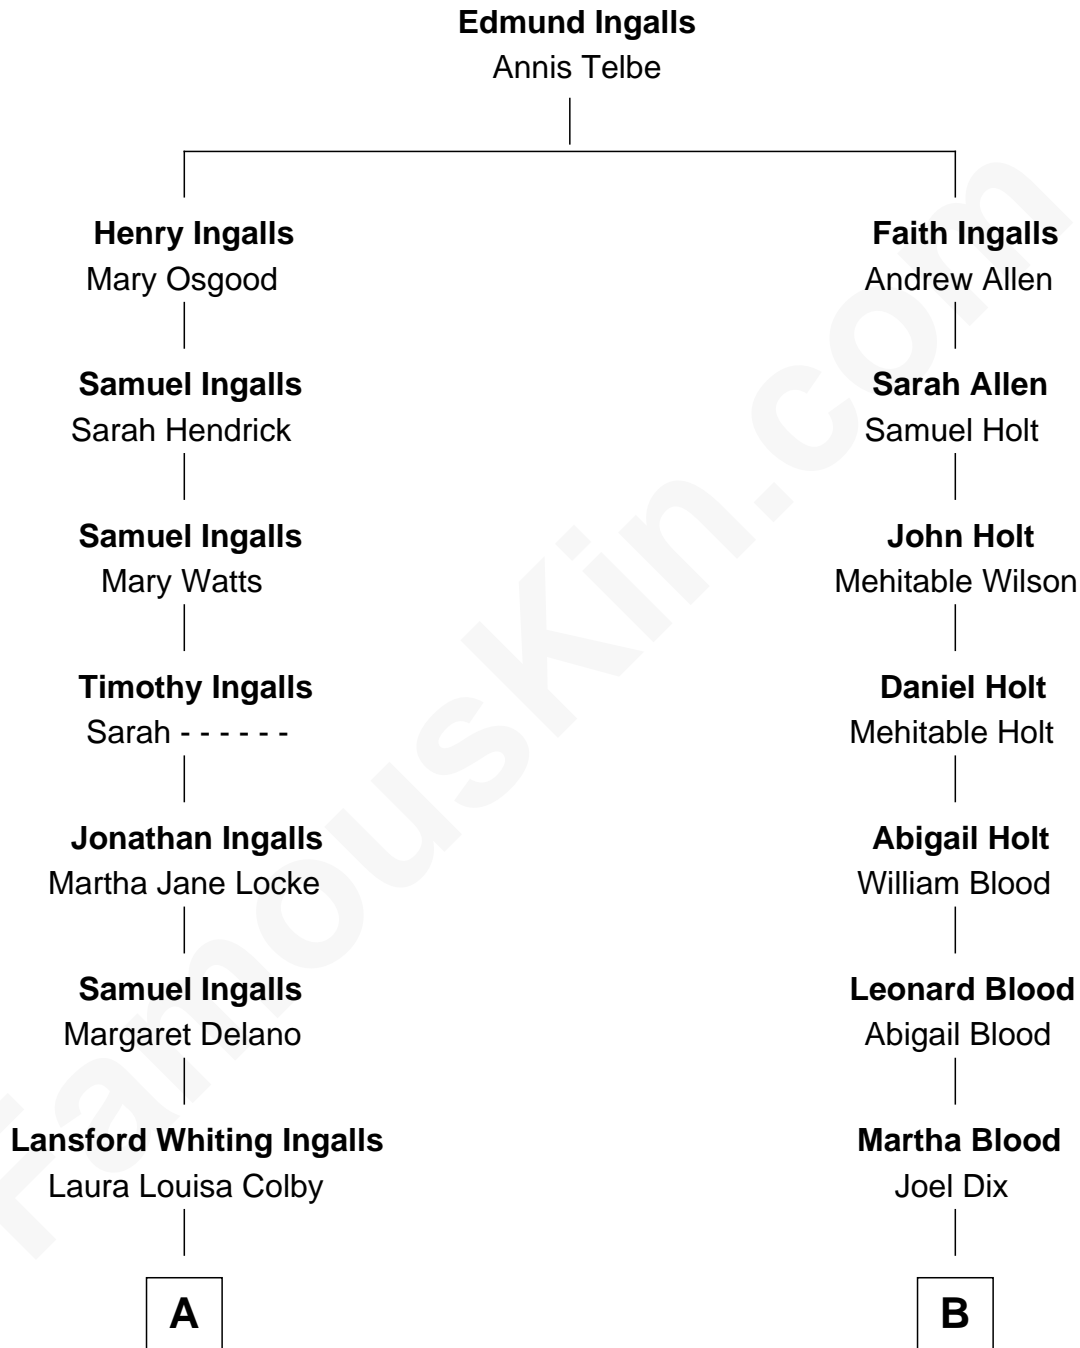

FamousKin.com

Relationship Chart of

Laura Ingalls-Wilder

Author of *Little House on the Prairie*

8th cousin 3 times removed of

John Cena

Movie Actor and WWE Pro Wrestler

A

Charles Phillip Ingalls

Caroline Lake Quiner

Laura Ingalls-Wilder

Author of Little House on the Prairie

B

Martha Emma Dix

Charles H. Nichols

Charles Nichols