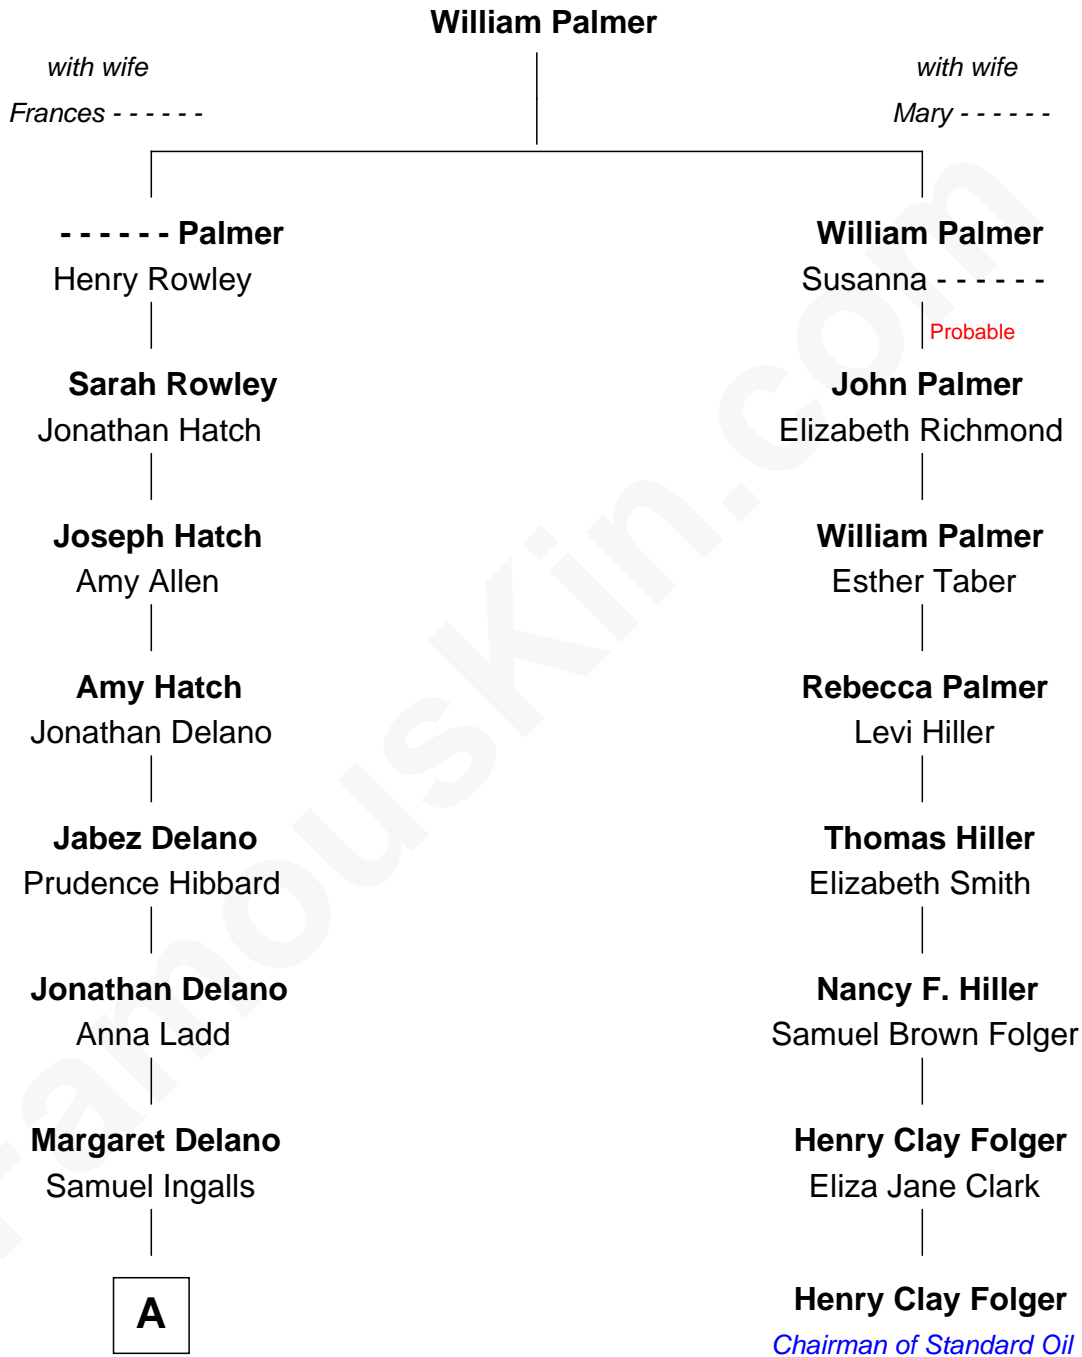

FamousKin.com

Relationship Chart of

Laura Ingalls-Wilder

Author of *Little House on the Prairie*

7th cousin 2 times removed of

Henry Clay Folger

Founder of Folger Shakespeare Library and Chairman of Standard Oil

A

—
Lansford Whiting Ingalls

Laura Louisa Colby

—
Charles Phillip Ingalls

Caroline Lake Quiner

—
Laura Ingalls-Wilder

Author of Little House on the Prairie

FamousKin.com