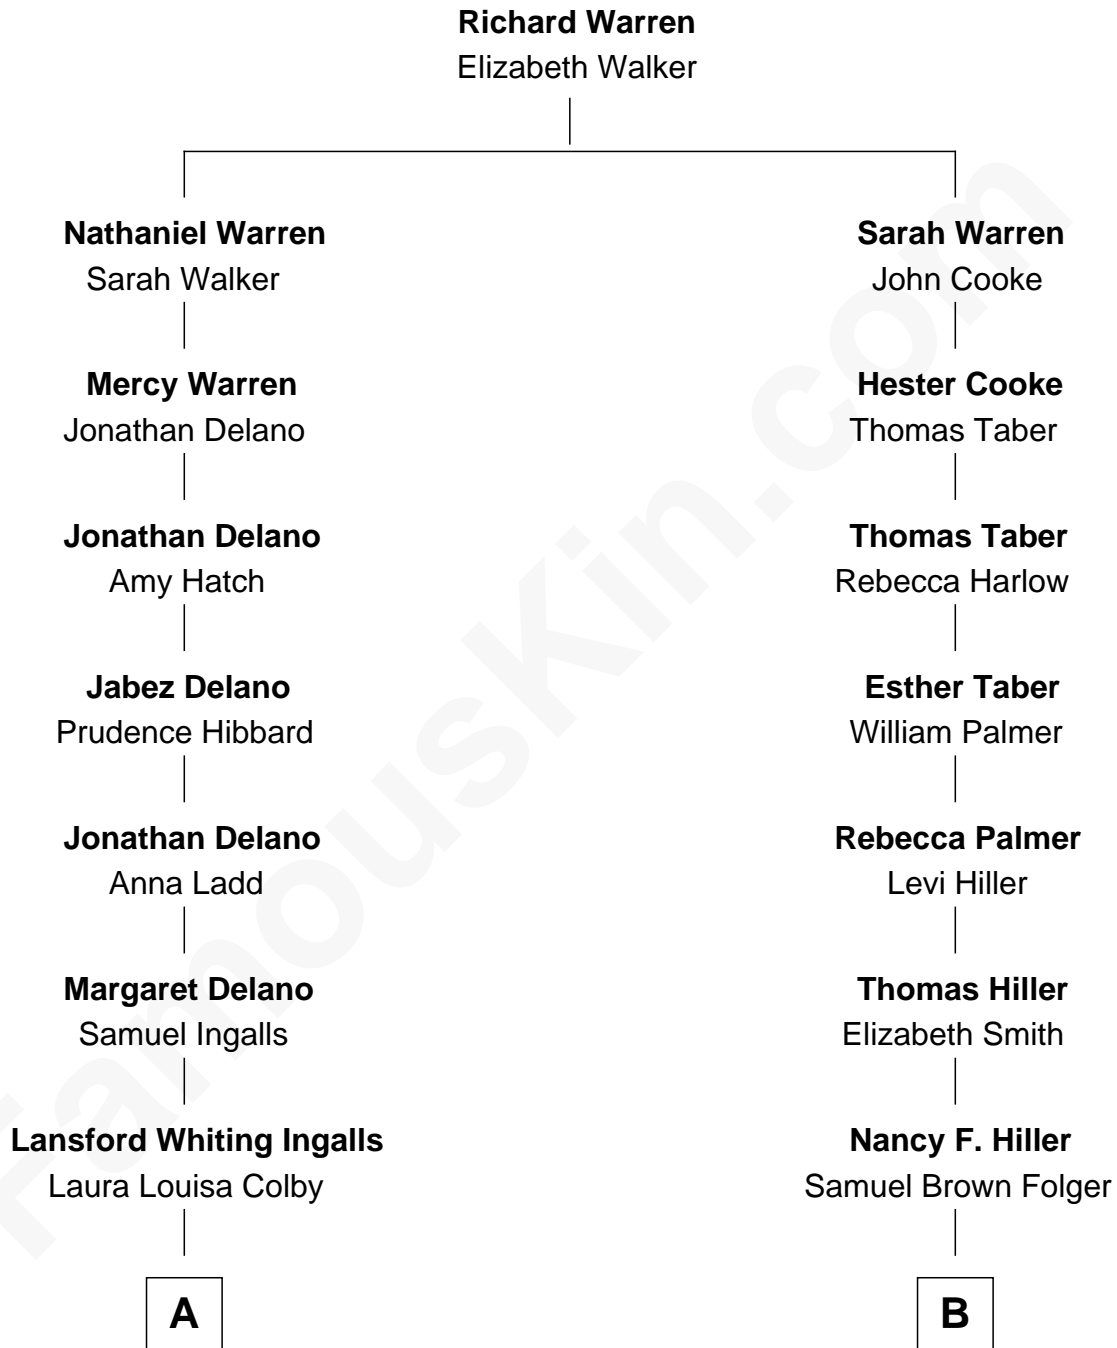

FamousKin.com

Relationship Chart of

Laura Ingalls-Wilder

Author of *Little House on the Prairie*

8th cousin of

Henry Clay Folger

Founder of Folger Shakespeare Library and Chairman of Standard Oil

A

Charles Phillip Ingalls
Caroline Lake Quiner

Laura Ingalls-Wilder
Author of Little House on the Prairie

B

Henry Clay Folger
Eliza Jane Clark

Henry Clay Folger
Chairman of Standard Oil

FamousKin.com