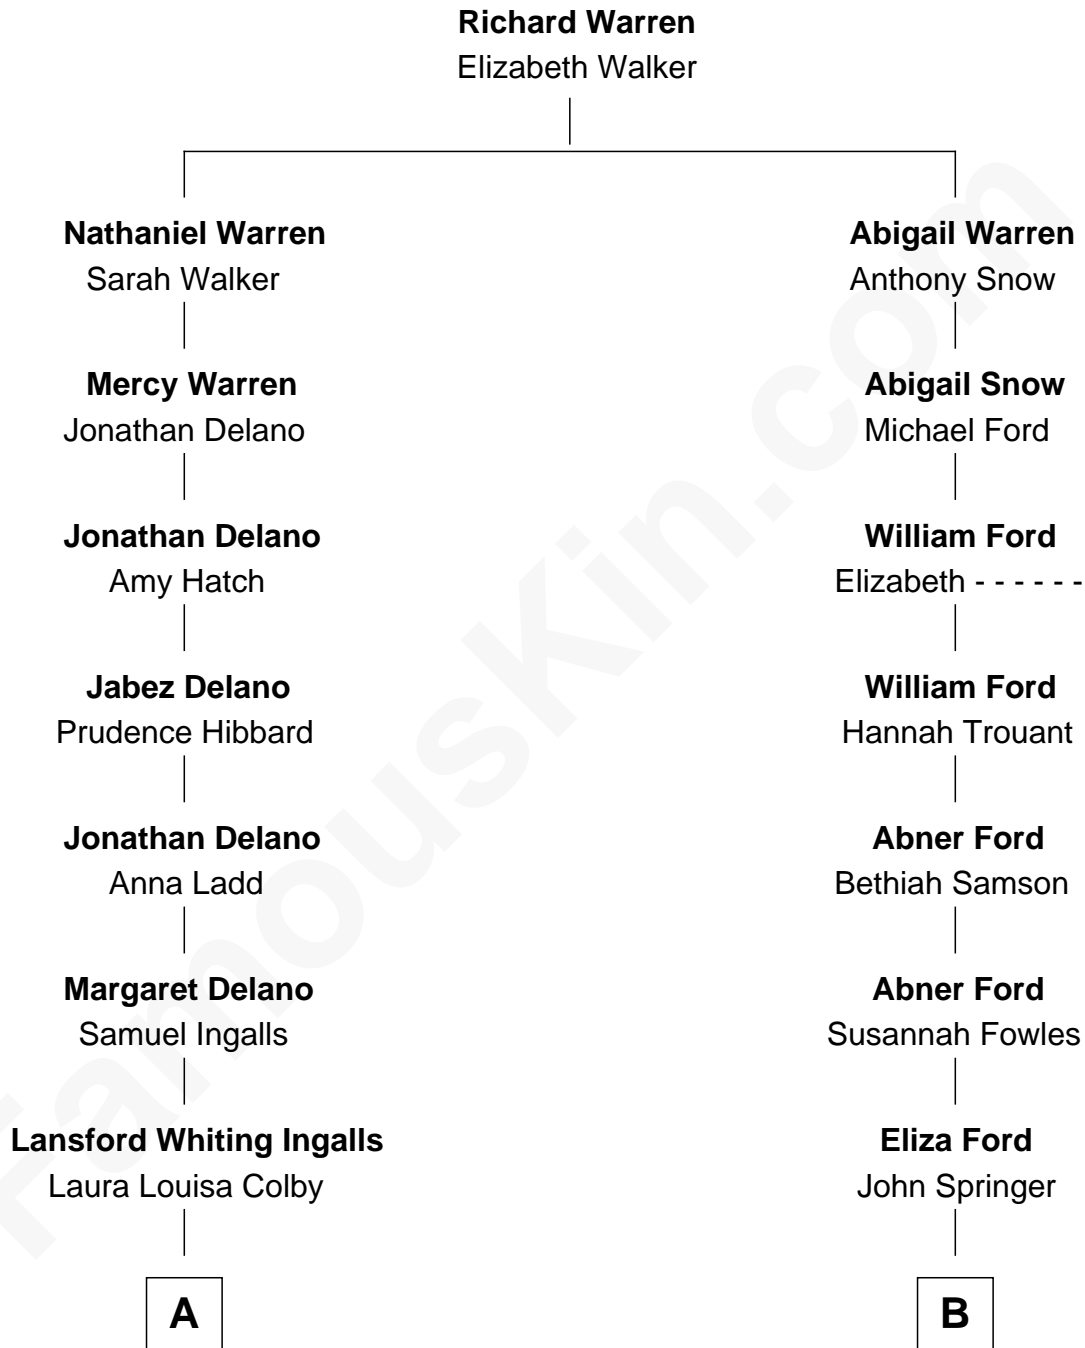

FamousKin.com

Relationship Chart of

Laura Ingalls-Wilder

Author of *Little House on the Prairie*

8th cousin 3 times removed of

Marie-Chantal Miller

Crown Princess of Greece

A

Charles Phillip Ingalls

Caroline Lake Quiner

Laura Ingalls-Wilder

Author of Little House on the Prairie

B

Elizabeth Ann Springer

Charles Herman Miller

Ellis John Springer Miller