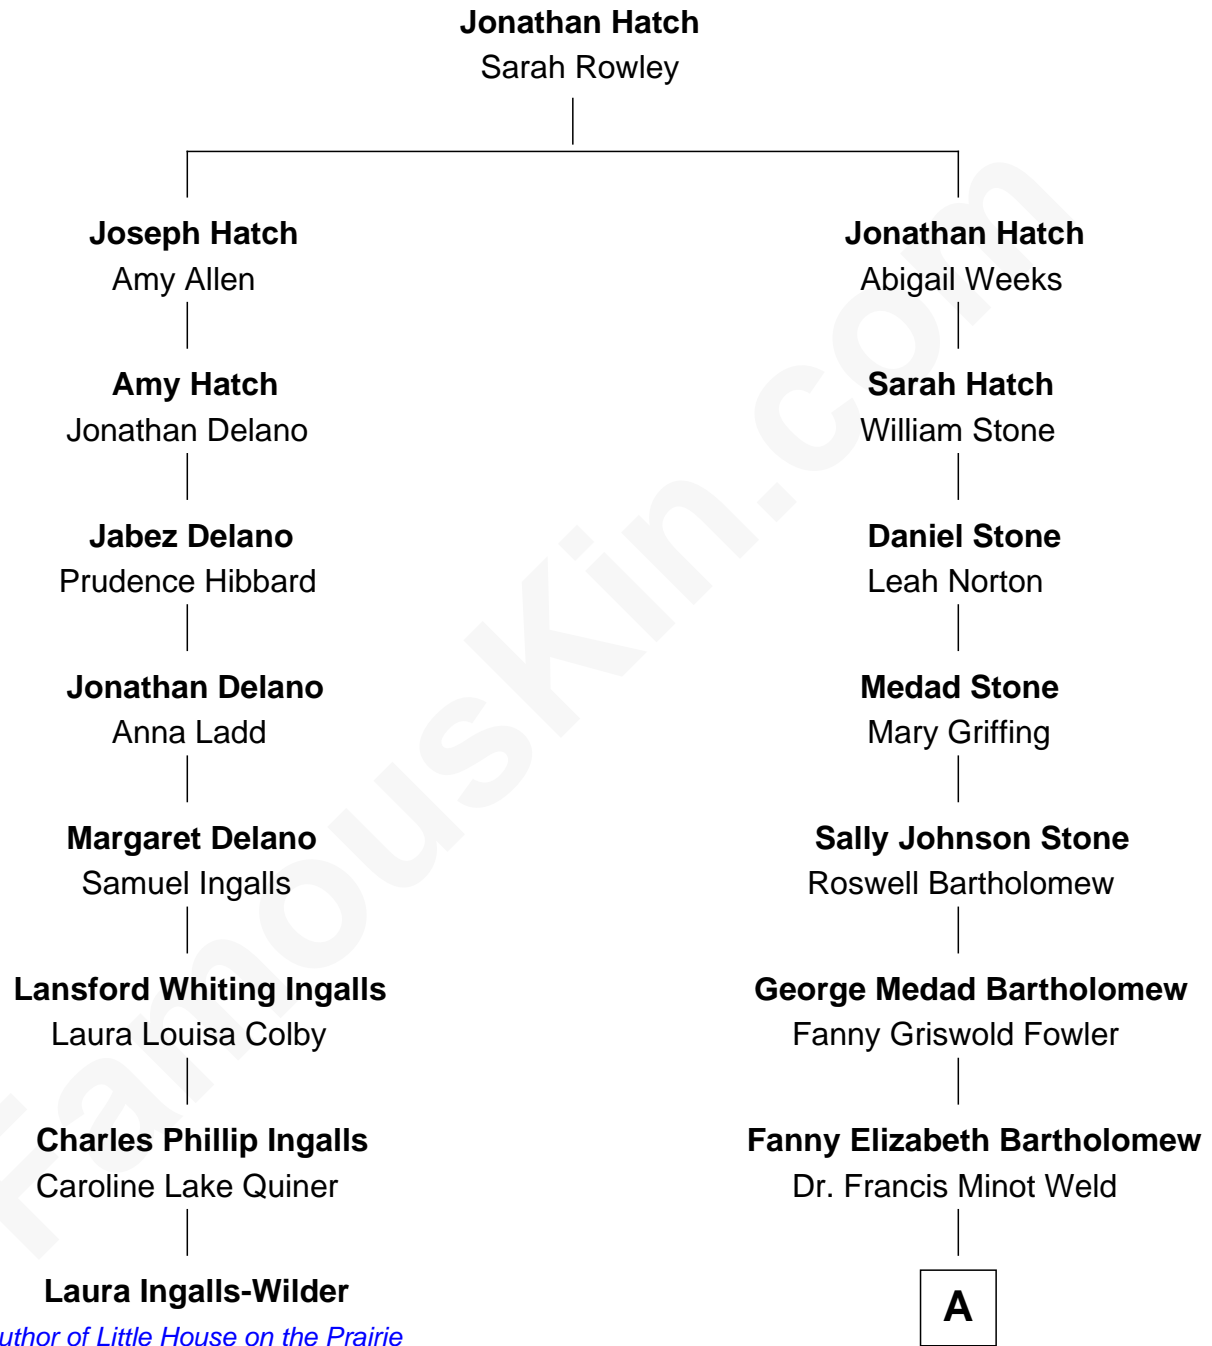

FamousKin.com

Relationship Chart of

Laura Ingalls-Wilder

Author of *Little House on the Prairie*

7th cousin 2 times removed of

Bill Weld

68th Governor of Massachusetts

A

Francis Minot Weld
Margaret Low White

David Weld
Mary Blake Nichols

Bill Weld

68th Governor of Massachusetts