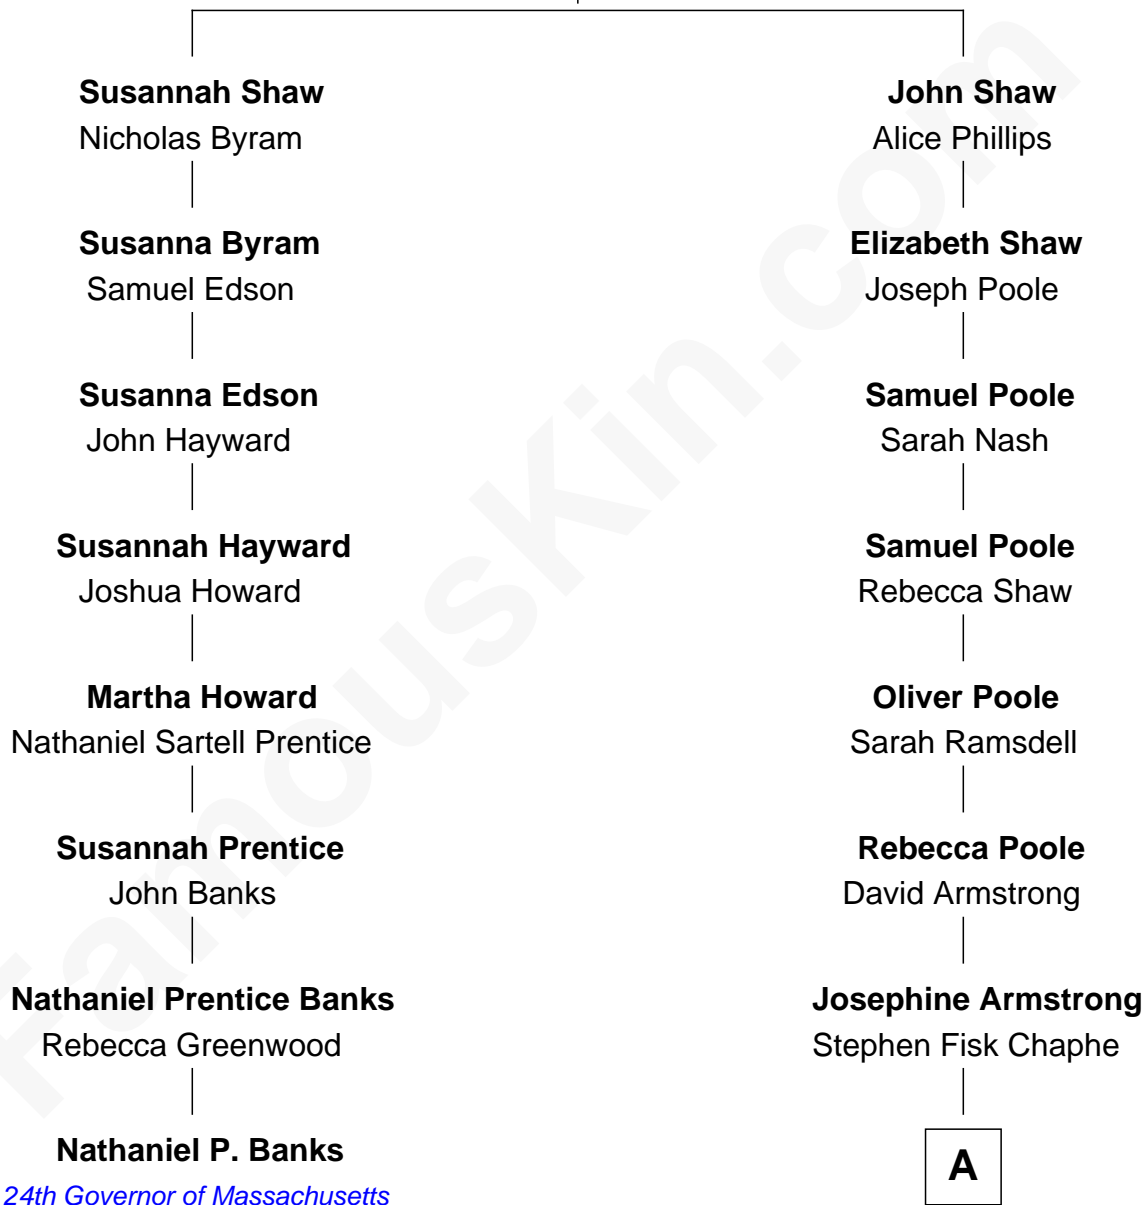

FamousKin.com Relationship Chart of

Nathaniel P. Banks

24th Governor of Massachusetts

7th cousin 5 times removed of

Joe Keery

TV and Movie Actor

Abraham Shaw

Bridget Best