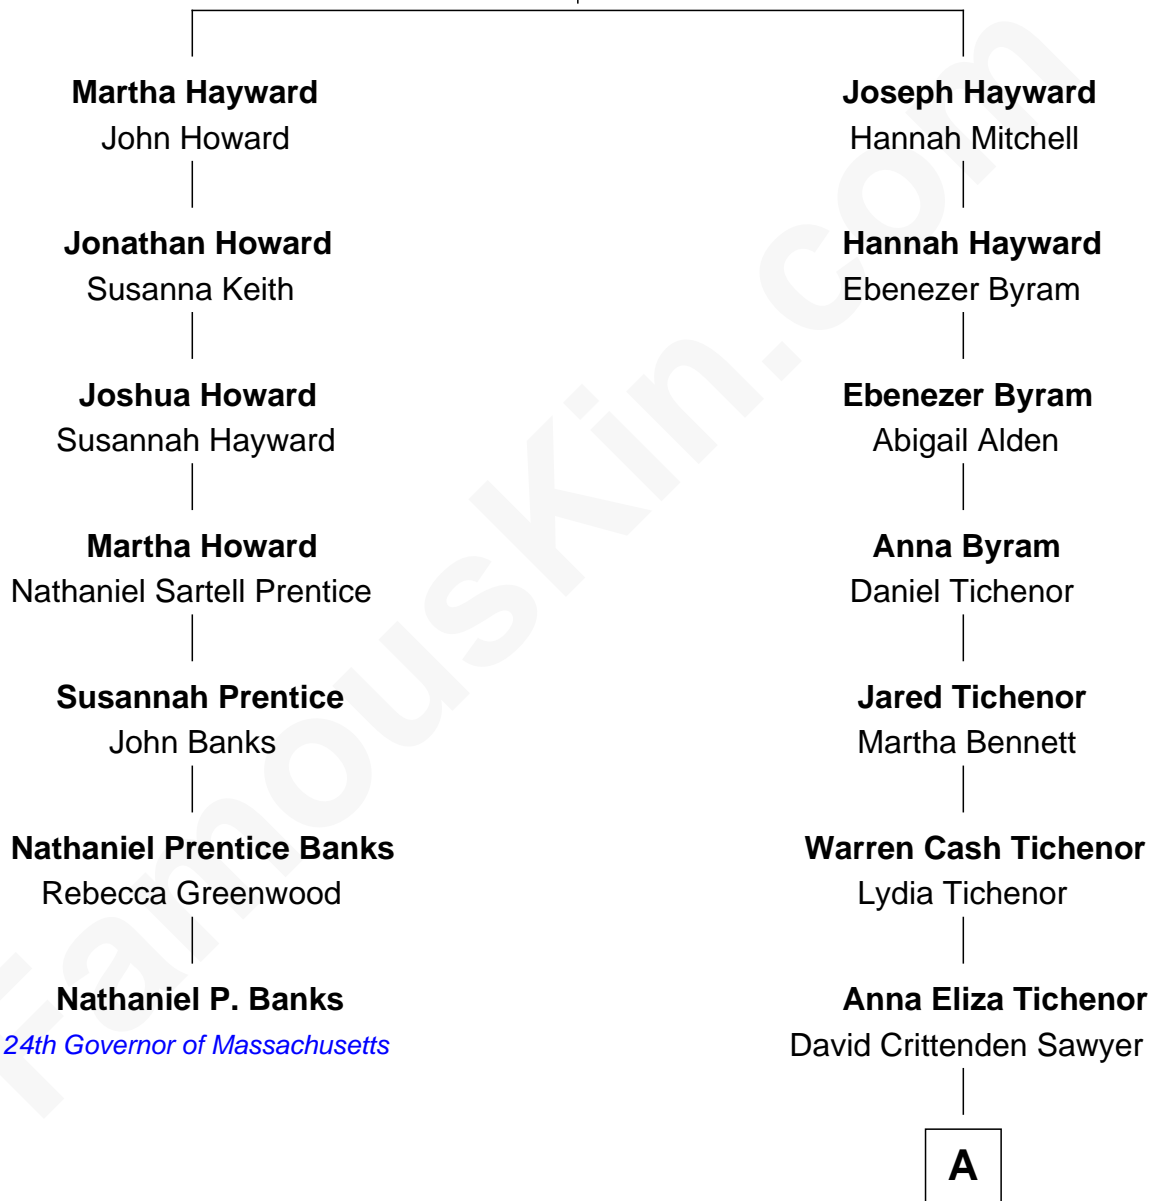

FamousKin.com Relationship Chart of

Nathaniel P. Banks

24th Governor of Massachusetts

6th cousin 5 times removed of

Tyler Toney

Dude Perfect YouTuber

Thomas Hayward

Susanna - - - - -

A

|
William Henry Sawyer

Susan Blanch Price

|
Emma Vertrude Sawyer

Dannie Robert Langford

|
Bobby Dale Langford

Lydia Jeanette Weeks

|
Pamela Kay Langford