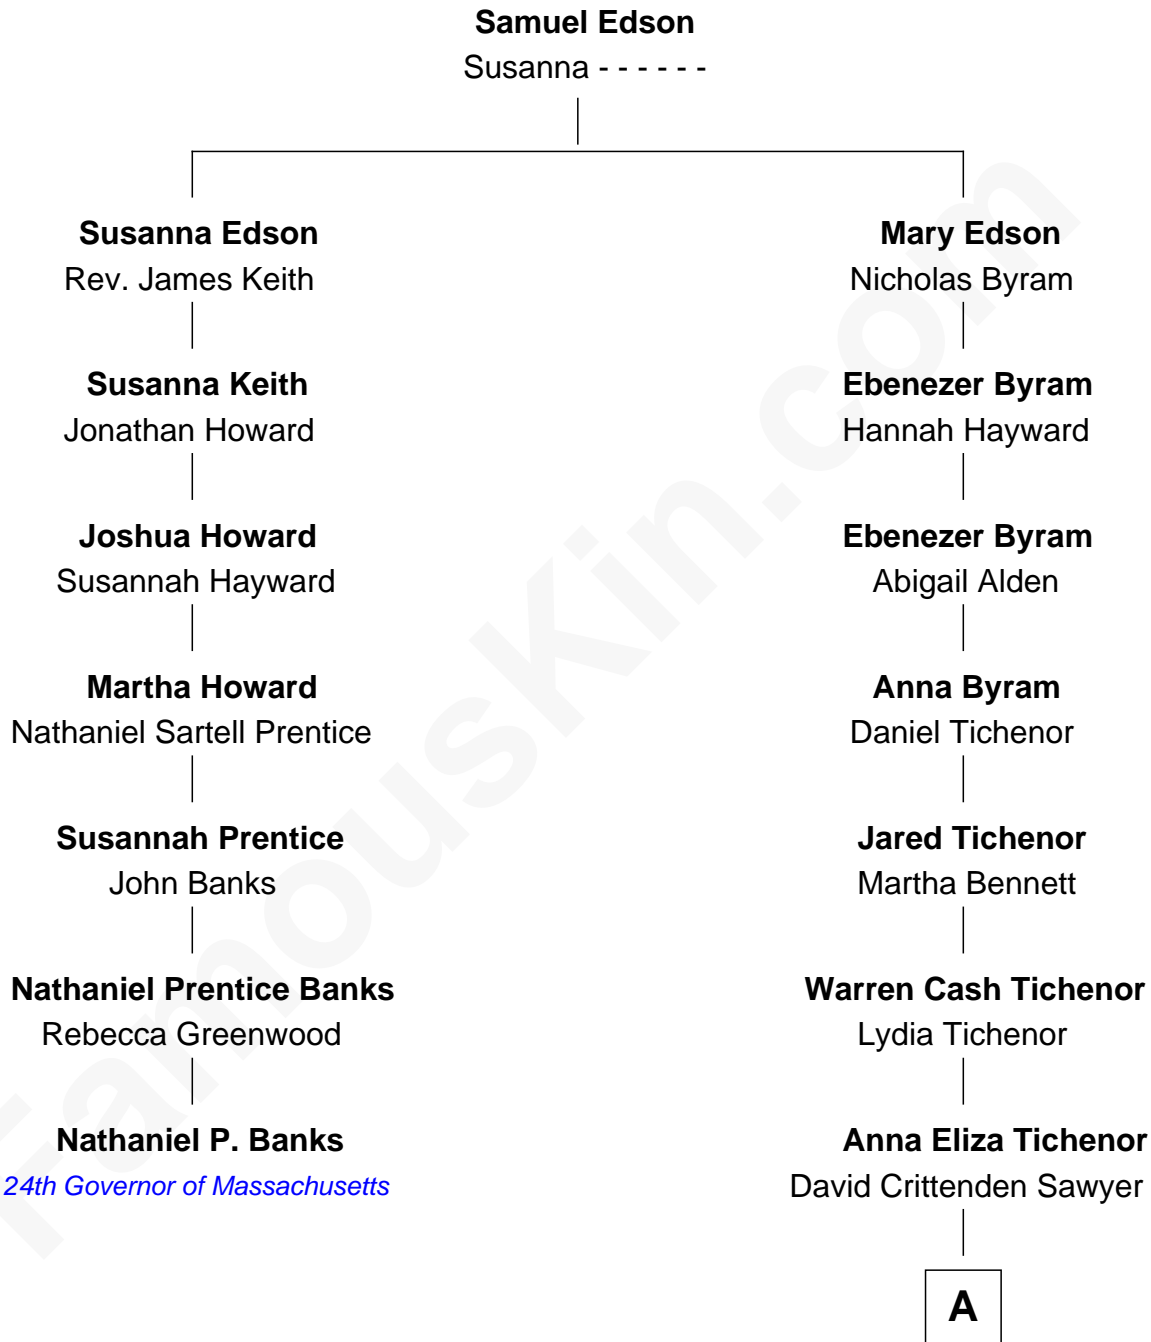

FamousKin.com Relationship Chart of

Nathaniel P. Banks

24th Governor of Massachusetts

6th cousin 5 times removed of

Tyler Toney

Dude Perfect YouTuber

A

|
William Henry Sawyer

Susan Blanch Price

|
Emma Vertrude Sawyer

Dannie Robert Langford

|
Bobby Dale Langford

Lydia Jeanette Weeks

|
Pamela Kay Langford

Jeffrey Dale Toney

|
Tyler Toney