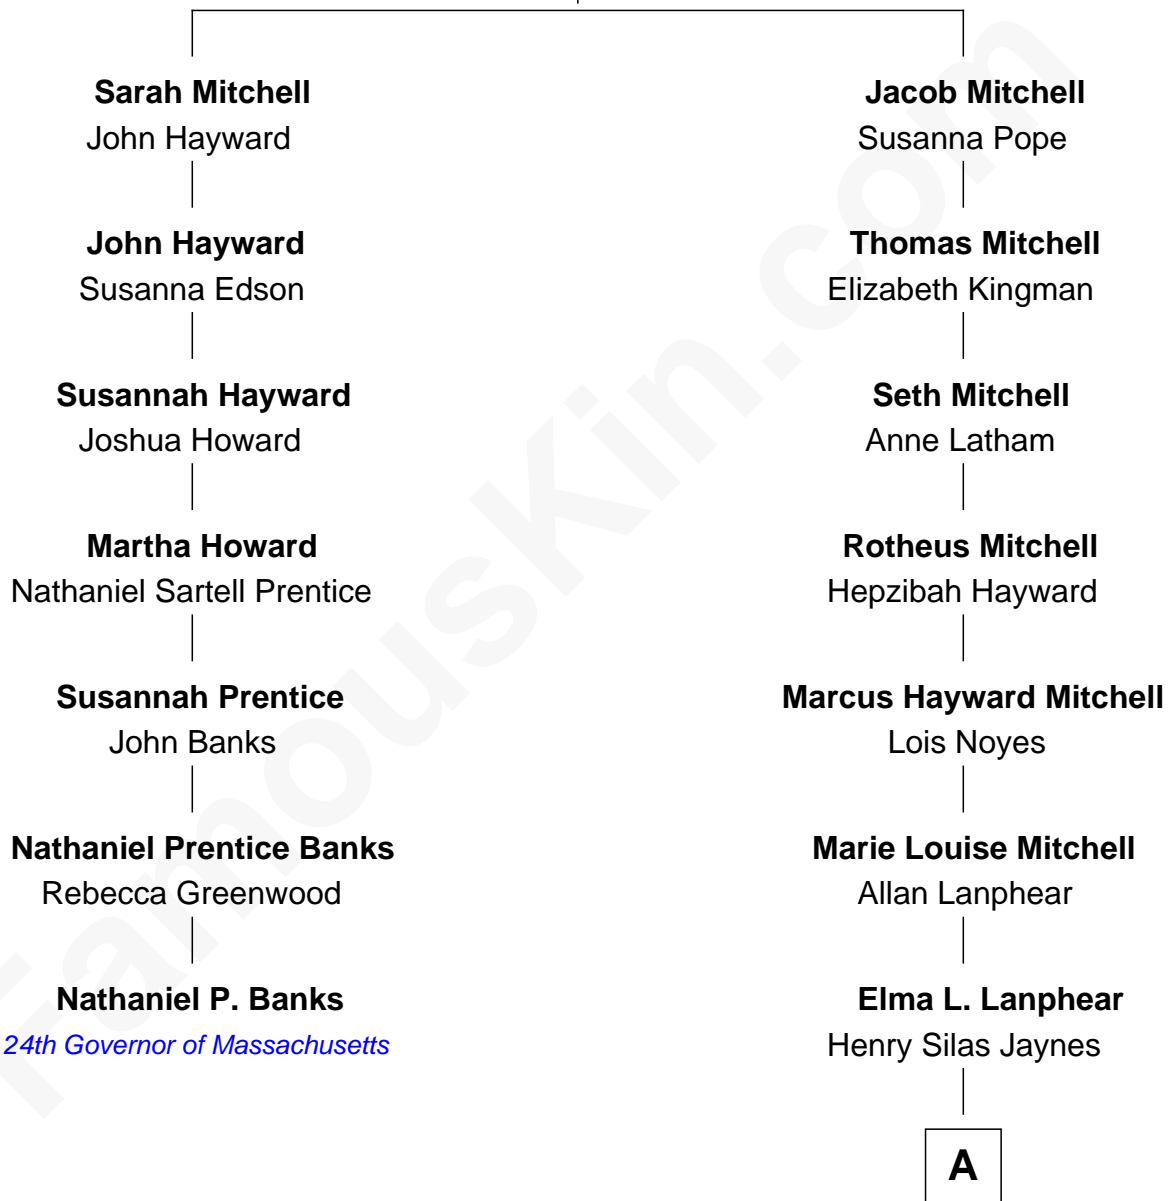

# FamousKin.com Relationship Chart of

**Nathaniel P. Banks**

*24th Governor of Massachusetts*

6th cousin 2 times removed of

**Henry Fonda**

*Movie Actor*

**Experience Mitchell**

Mary - - - - -

**A**

Herberta Elma Jaynes

William Brace Fonda

**Henry Fonda**

*Movie Actor*

FamousKin.com