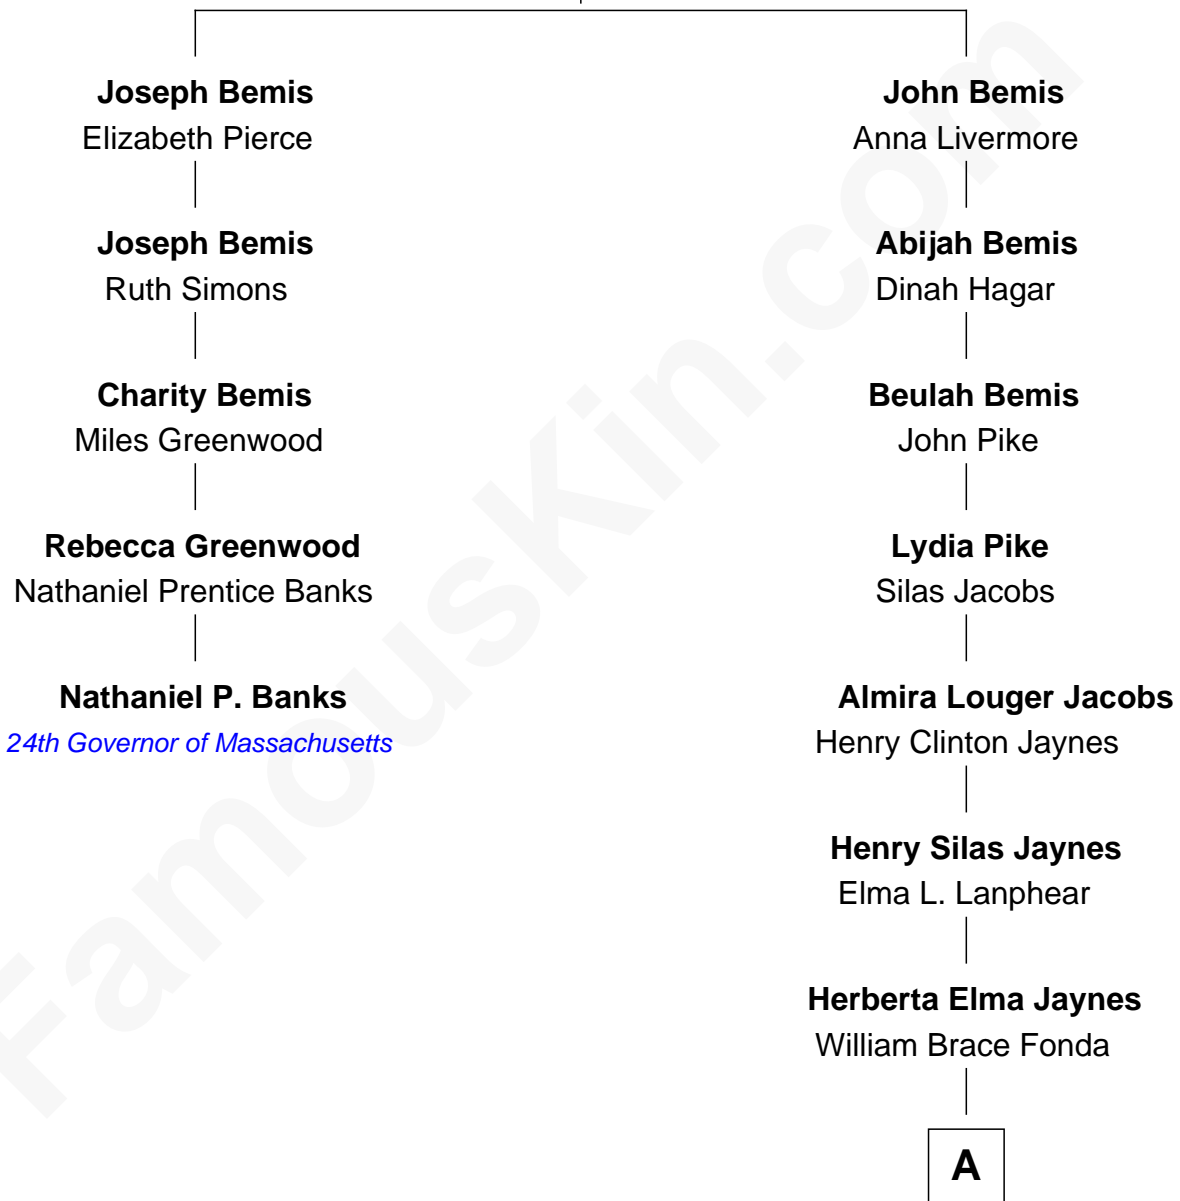

FamousKin.com Relationship Chart of

Nathaniel P. Banks

24th Governor of Massachusetts

4th cousin 4 times removed of

Jane Fonda

Movie Actress

John Bemis
Mary Harrington

A

Henry Jaynes Fonda
Frances Ford Seymour

Jane Fonda
Movie Actress

FamousKin.com