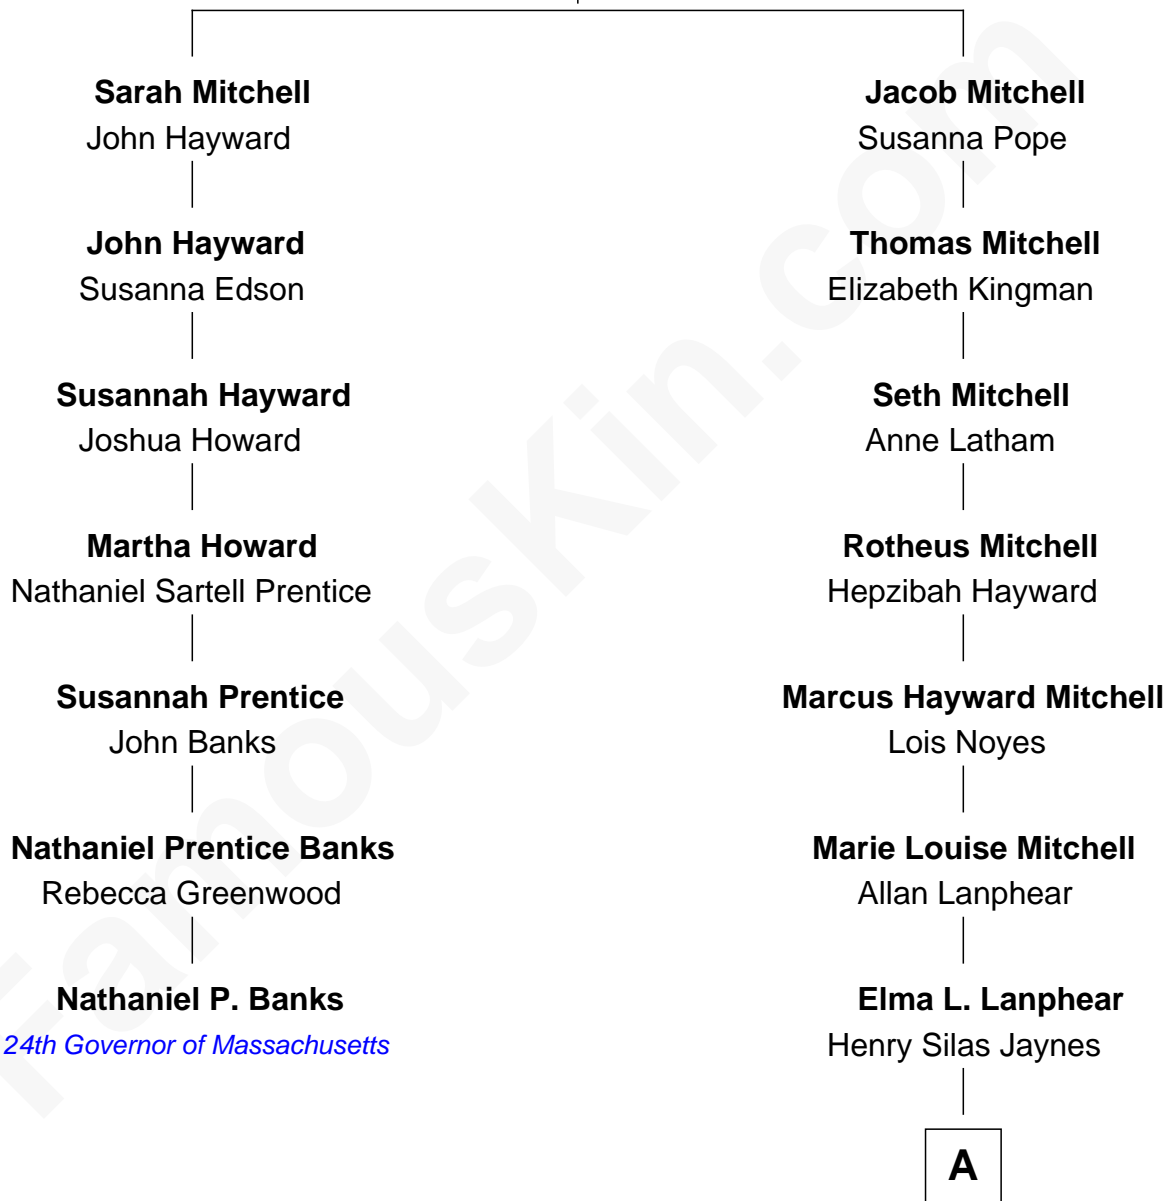

FamousKin.com Relationship Chart of

Nathaniel P. Banks

24th Governor of Massachusetts

6th cousin 3 times removed of

Jane Fonda

Movie Actress

Experience Mitchell

Mary - - - - -

A

Herberta Elma Jaynes

William Brace Fonda

Henry Jaynes Fonda

Frances Ford Seymour

Jane Fonda

Movie Actress

FamousKin.com