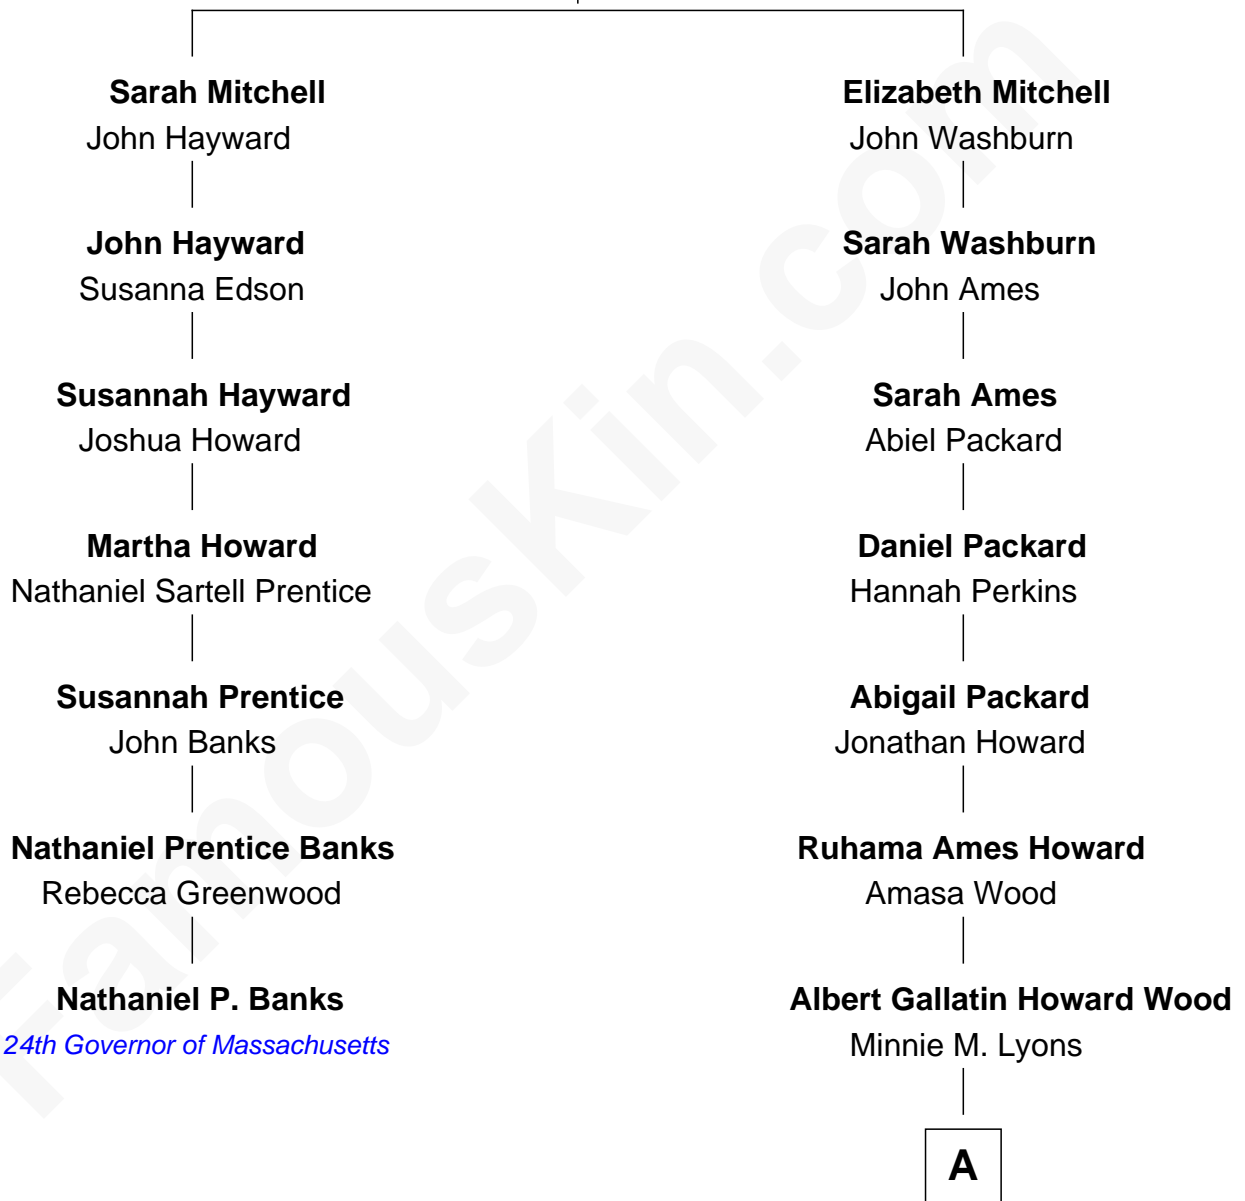

# FamousKin.com Relationship Chart of

**Nathaniel P. Banks**

*24th Governor of Massachusetts*

6th cousin 5 times removed of

**Wil Wheaton**

*TV and Movie Actor*

## Experience Mitchell

*with wife  
Mary -----*

*with wife  
Jane Cooke*

**A**

**Ruhama Howard Wood**

Henry Milton Ostrander

**Mary Frances Ostrander**

Donald Ulysses Wheaton