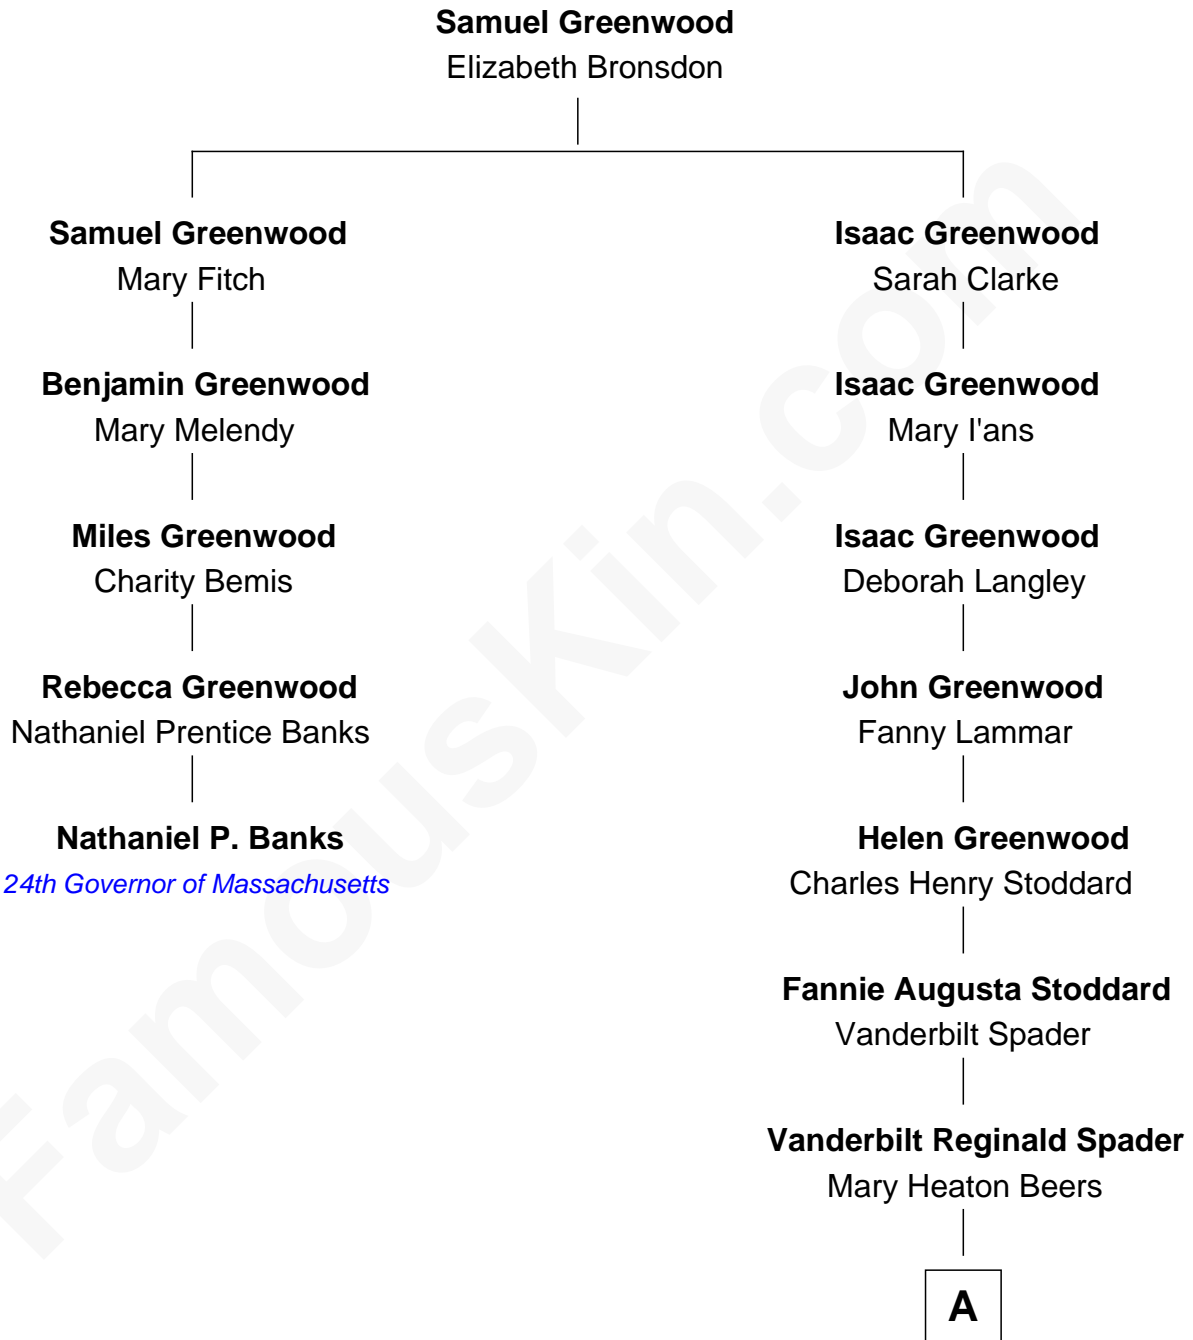

FamousKin.com Relationship Chart of

Nathaniel P. Banks

24th Governor of Massachusetts

4th cousin 4 times removed of

James Spader

TV and Movie Actor

A

Stoddard Greenwood Spader

Jean Fraser

James Spader

TV and Movie Actor

FamousKin.com