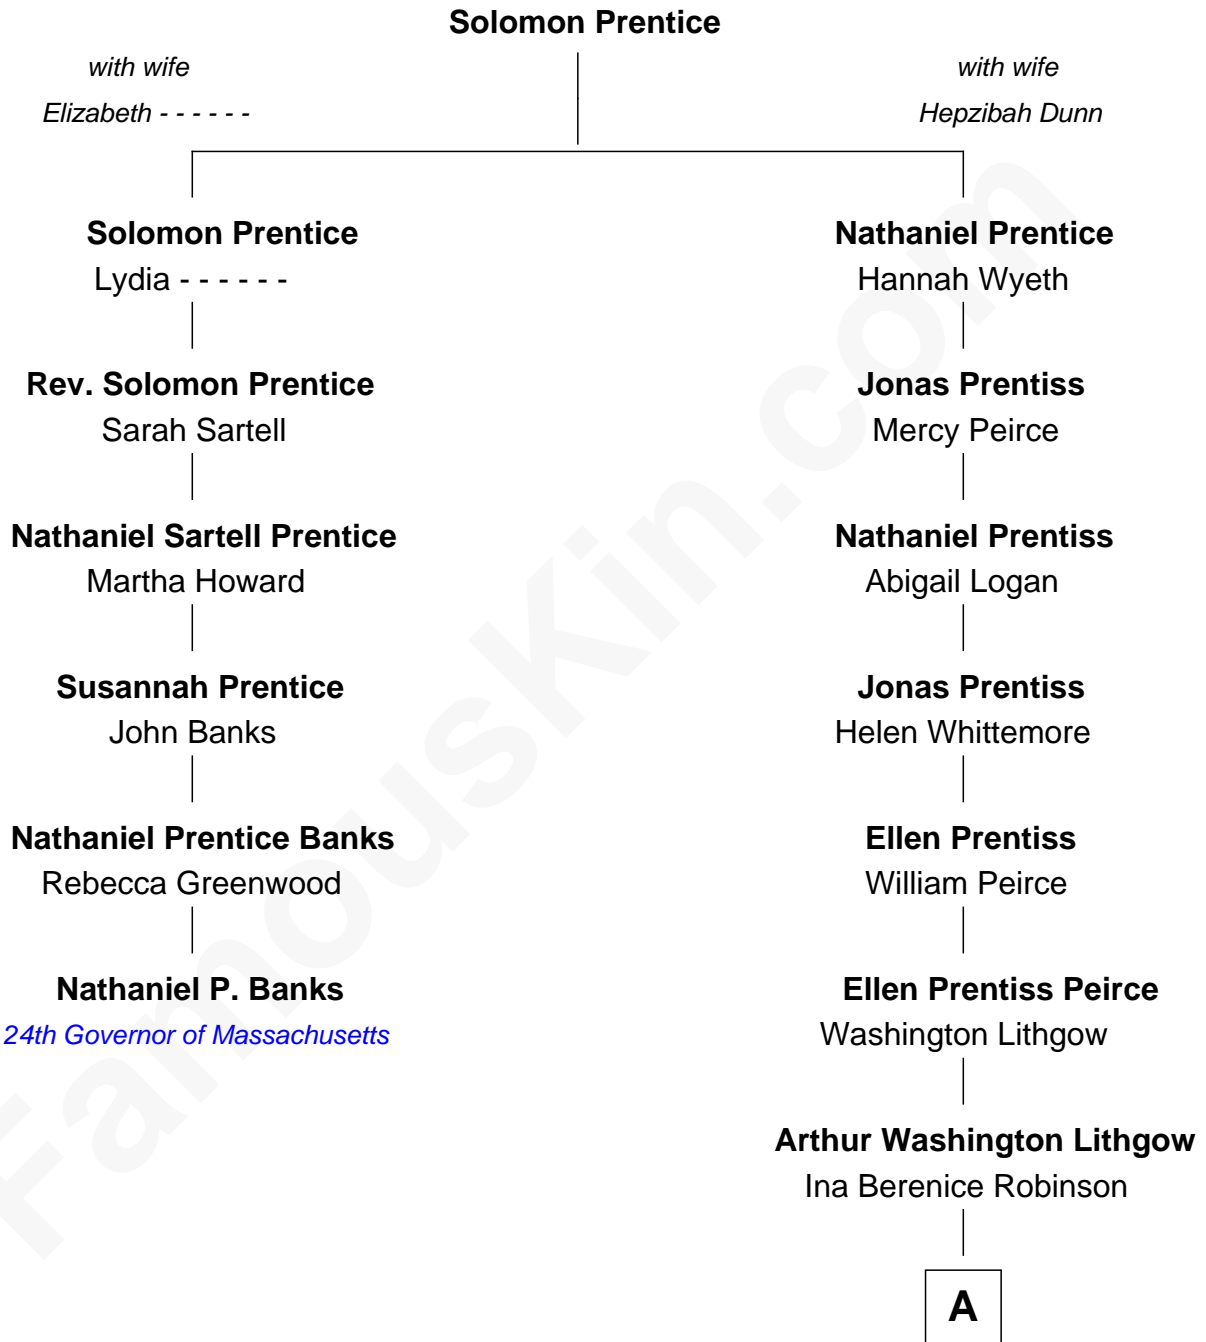

FamousKin.com Relationship Chart of

Nathaniel P. Banks

24th Governor of Massachusetts

5th cousin 3 times removed of

John Lithgow

Stage, TV, and Movie Actor

A

Arthur Washington Lithgow

Sarah Jane Price

John Lithgow

Stage, TV, and Movie Actor

FamousKin.com