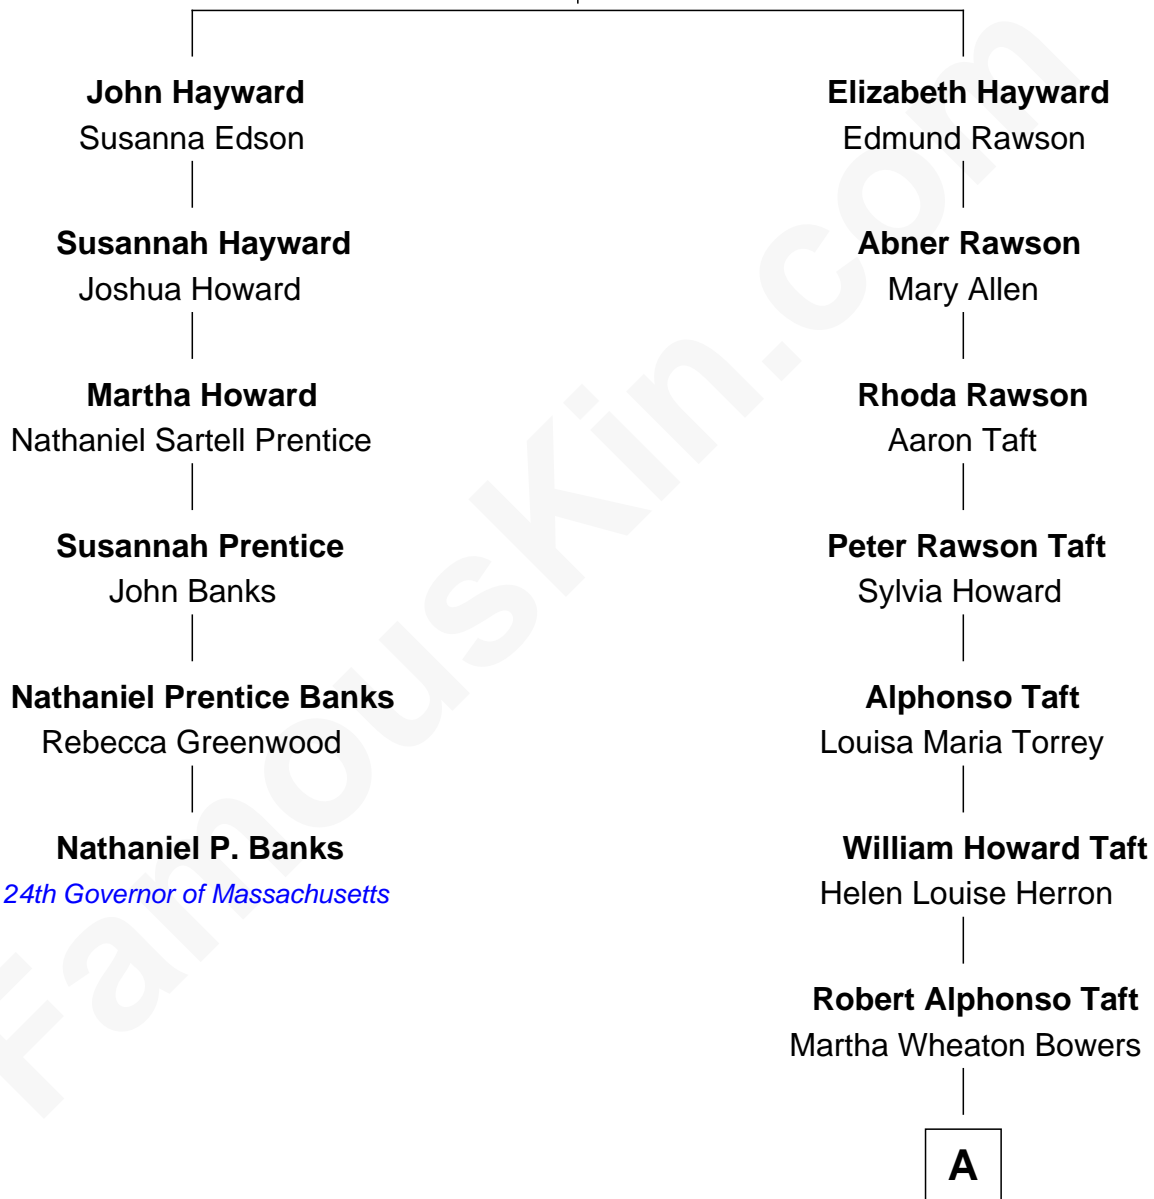

# FamousKin.com Relationship Chart of

**Nathaniel P. Banks**

*24th Governor of Massachusetts*

5th cousin 3 times removed of

**Bob Taft**

*67th Governor of Ohio*

**John Hayward**  
Sarah Mitchell

**A**

Robert Alphonso Taft

Blanca Duncan Noël

**Bob Taft**

*67th Governor of Ohio*

FamousKin.com