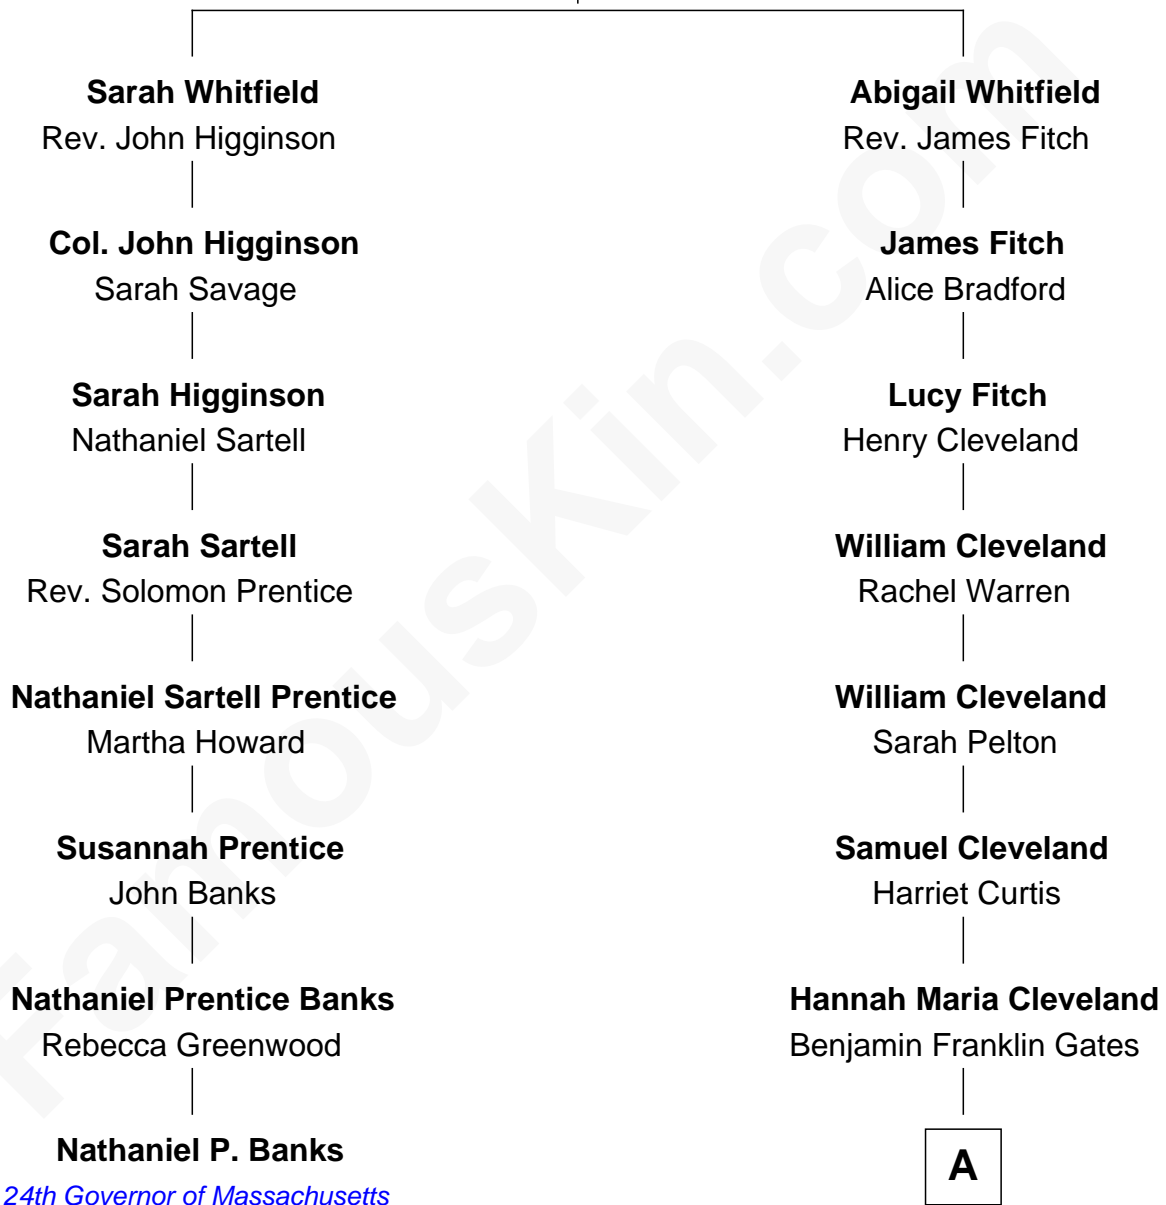

# FamousKin.com Relationship Chart of

**Nathaniel P. Banks**

*24th Governor of Massachusetts*

7th cousin 3 times removed of

**Tony Dow**

*TV Actor*

**Rev. Henry Whitfield**

Dorothy Sheafe

**A**

—  
**Anna Maria Gates**  
James Keyes Montrose

—  
**James Fay Montrose**  
Alice Lee Anders

—  
**Muriel Virginia Montrose**  
John Stevens Dow

—  
**Tony Dow**  
*TV Actor*

FamousKin.com