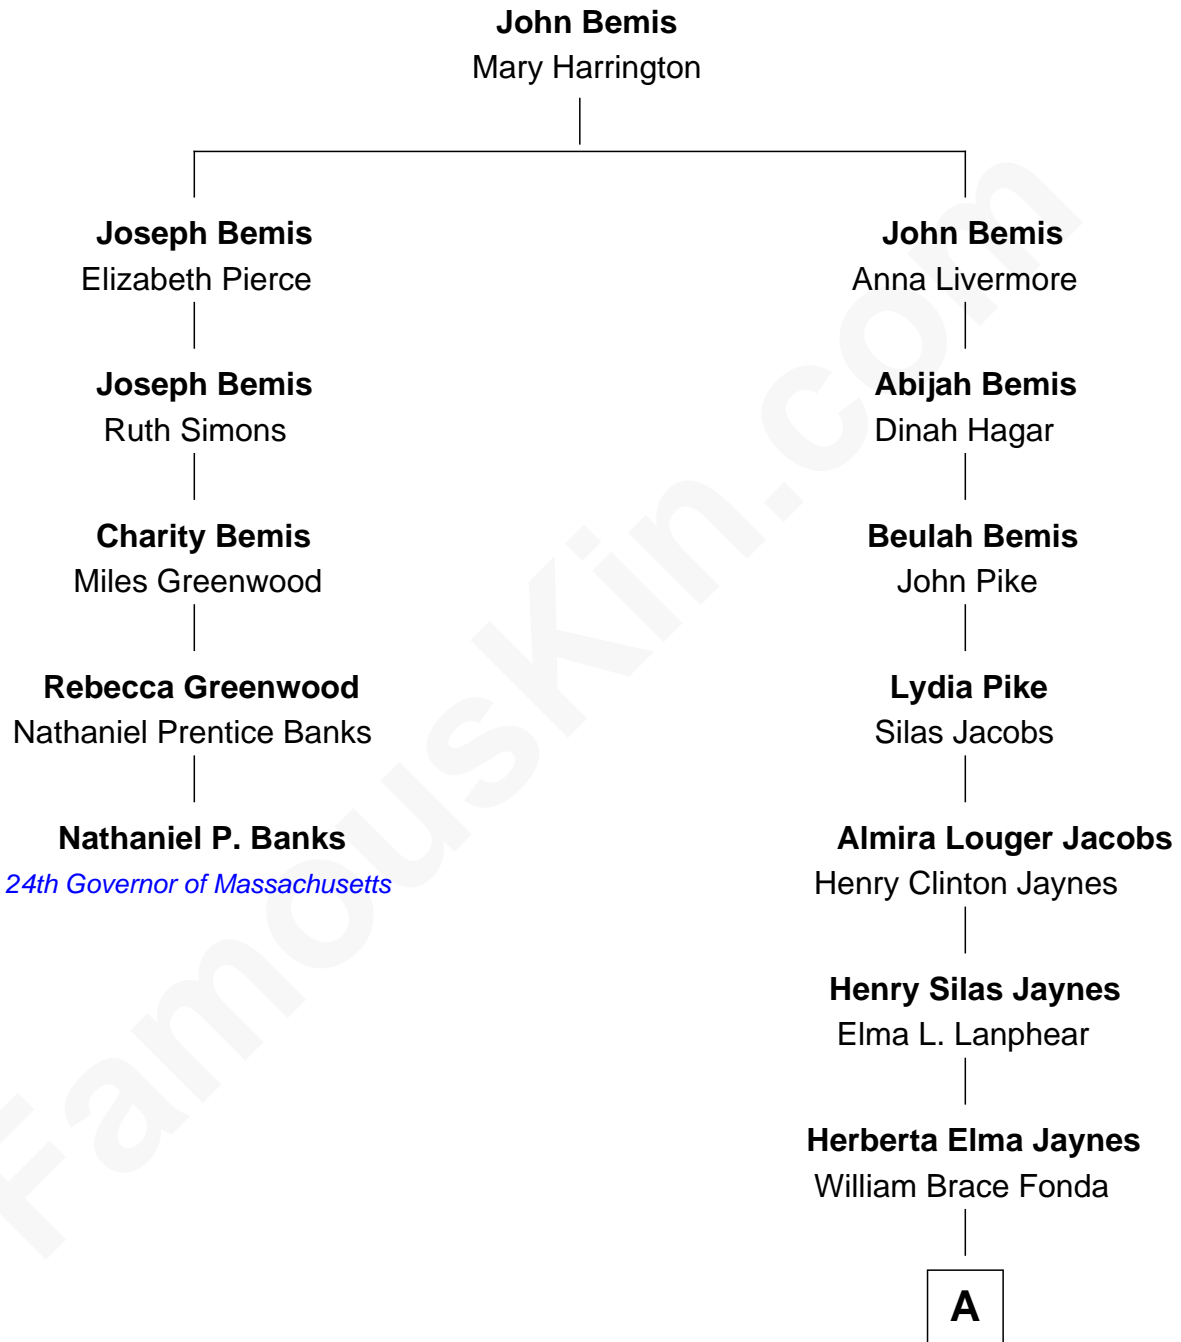

FamousKin.com Relationship Chart of

Nathaniel P. Banks

24th Governor of Massachusetts

4th cousin 4 times removed of

Peter Fonda

TV and Movie Actor

A

Henry Jaynes Fonda
Frances Ford Seymour