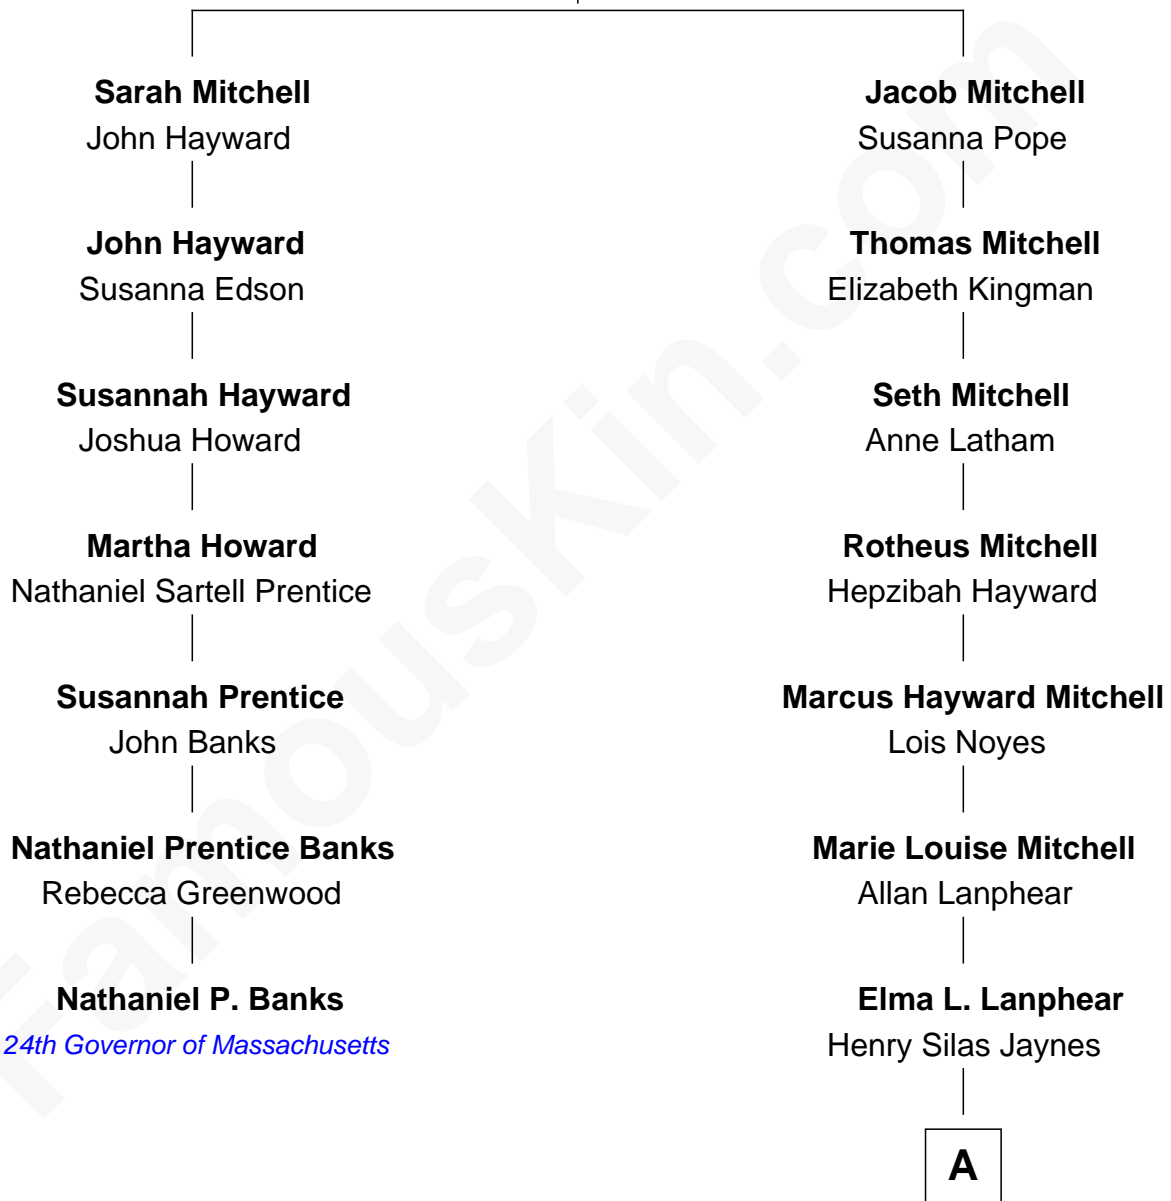

FamousKin.com Relationship Chart of

Nathaniel P. Banks

24th Governor of Massachusetts

6th cousin 3 times removed of

Peter Fonda

TV and Movie Actor

Experience Mitchell

Mary - - - - -

A

Herberta Elma Jaynes

William Brace Fonda

Henry Jaynes Fonda

Frances Ford Seymour

Peter Fonda

TV and Movie Actor

FamousKin.com