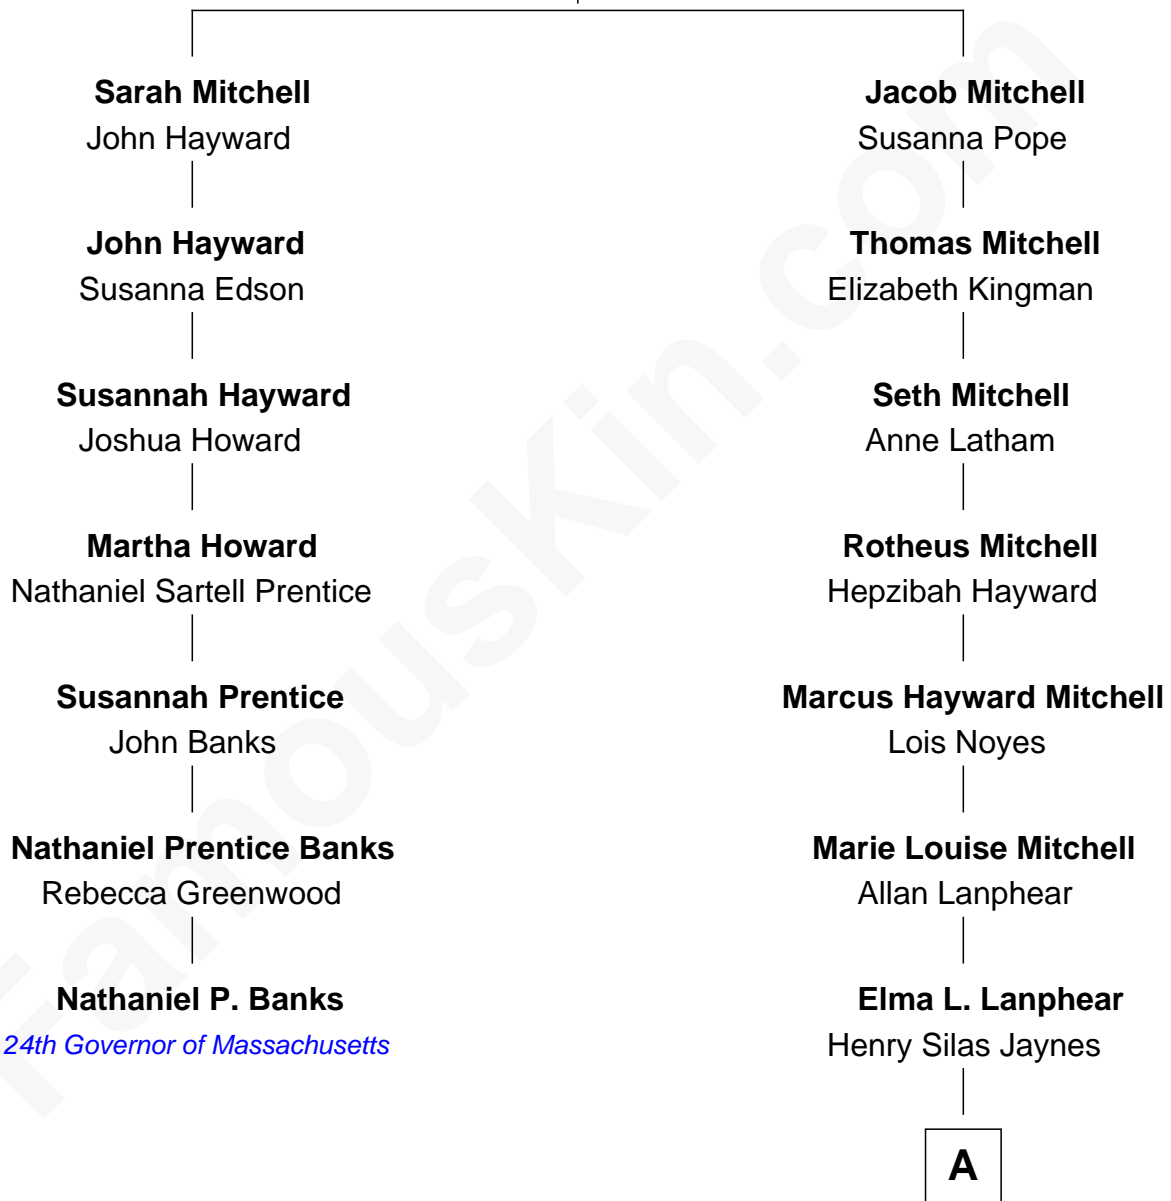

FamousKin.com Relationship Chart of

Nathaniel P. Banks

24th Governor of Massachusetts

6th cousin 4 times removed of

Bridget Fonda

Movie Actress

Experience Mitchell

Mary - - - - -

A

Herberta Elma Jaynes

William Brace Fonda

Henry Jaynes Fonda

Frances Ford Seymour

Peter H. Fonda

Susan Jane Brewer

Bridget Fonda