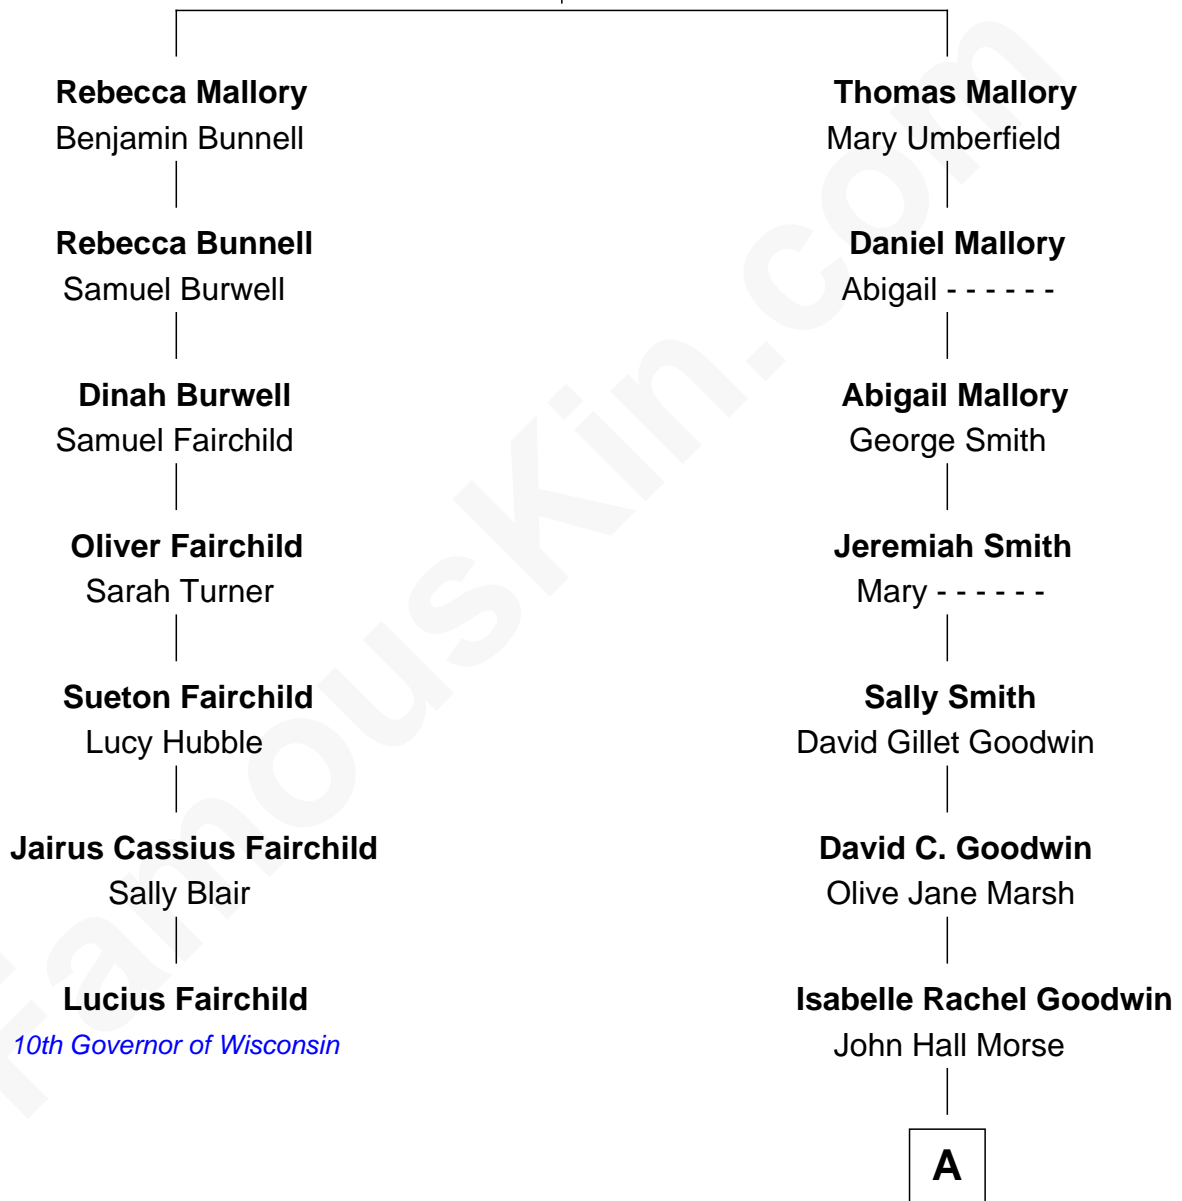

FamousKin.com Relationship Chart of

Lucius Fairchild

10th Governor of Wisconsin

6th cousin 5 times removed of

Joe Keery

TV and Movie Actor

Peter Mallory

Mary Preston

A

Anna Lucretia Morse

Paul Haney

John Thomas Haney

Virginia Mae Holmes

Susan Rae Haney

Robert McClellan Barger

Nina Rae Barger