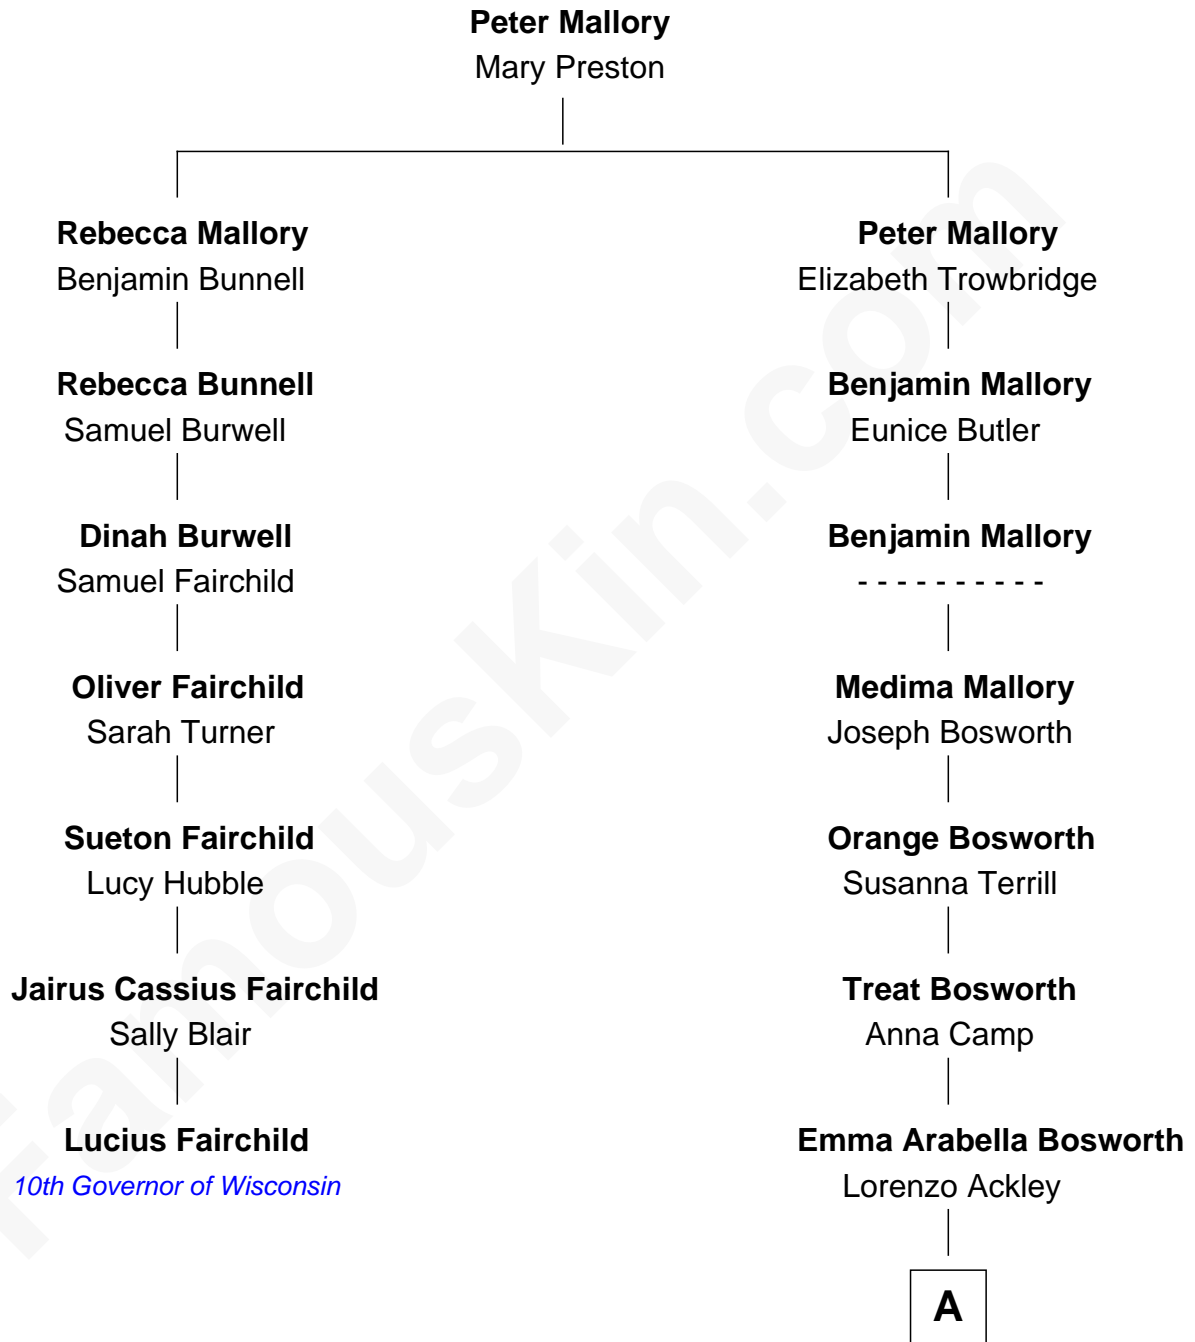

FamousKin.com Relationship Chart of

Lucius Fairchild

10th Governor of Wisconsin

6th cousin 5 times removed of

Sydney Biddle Barrows

Mayflower Madam

A

Helen Eva Ackley
William Gildersleeve Parke

Elizabeth Parke
Percy Ballantine

John Boyd Ballantine
Anne L. Crawford

Jeannette Ballantine
Donald Byers Barrows

Sydney Biddle Barrows
Mayflower Madam

FamousKin.com