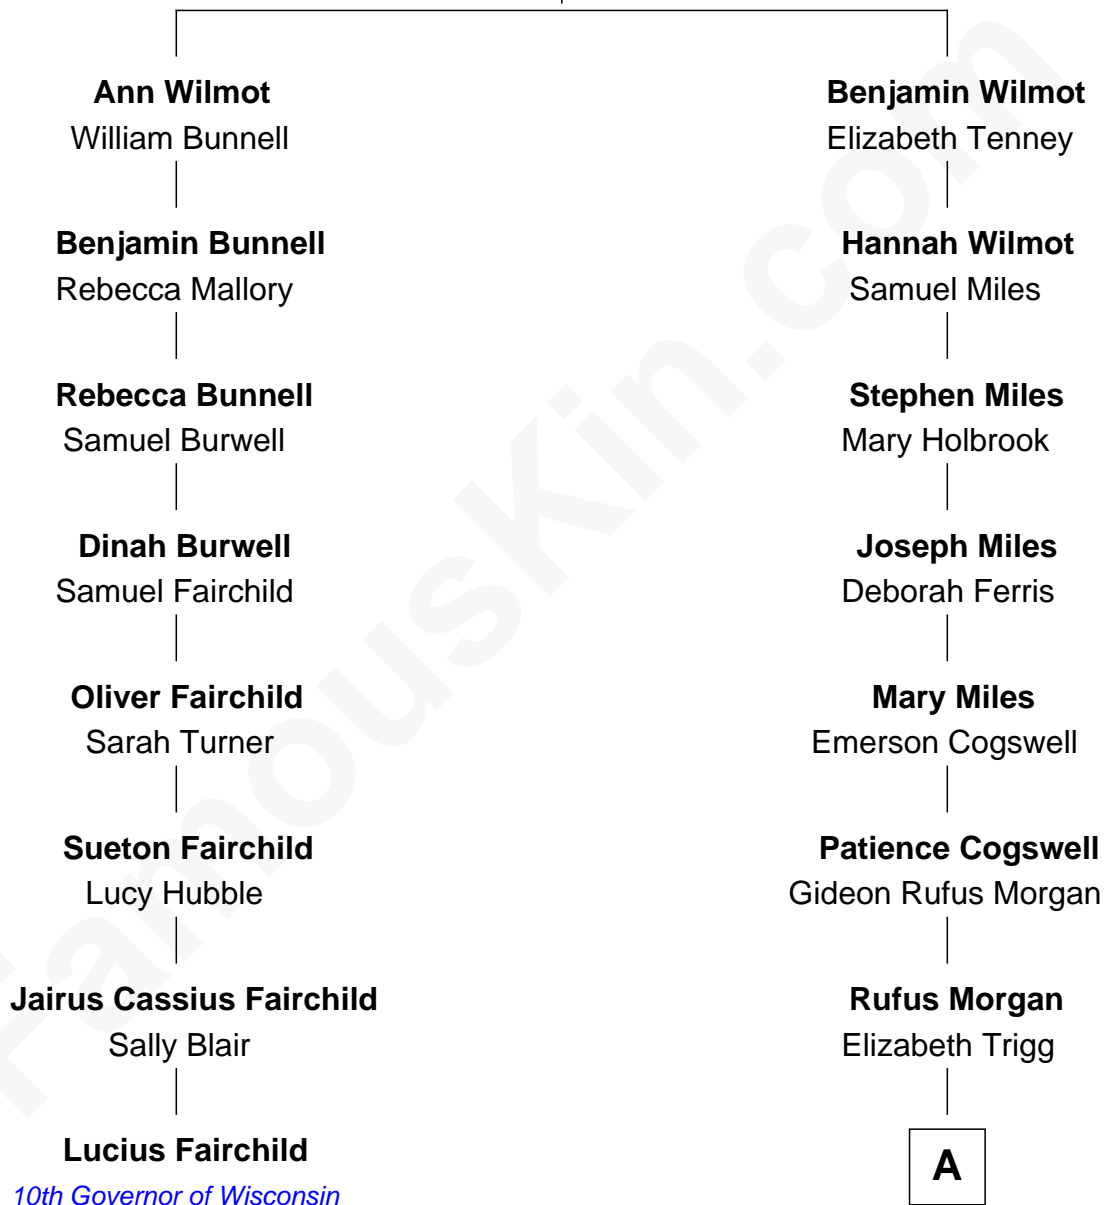

# FamousKin.com Relationship Chart of

**Lucius Fairchild**

*10th Governor of Wisconsin*

7th cousin 3 times removed of

**Tennessee Williams**

*Author of A Streetcar Named Desire*

**Benjamin Wilmot**

Ann - - - - -

**A**

—  
**Rhoda Campbell Morgan**

John Williams

—  
**Thomas Lanier Williams**

Isabelle Coffin

—  
**Cornelius Coffin Williams**

Edwina Dakin

—  
**Tennessee Williams**

*Author of [A Streetcar Named Desire](#)*