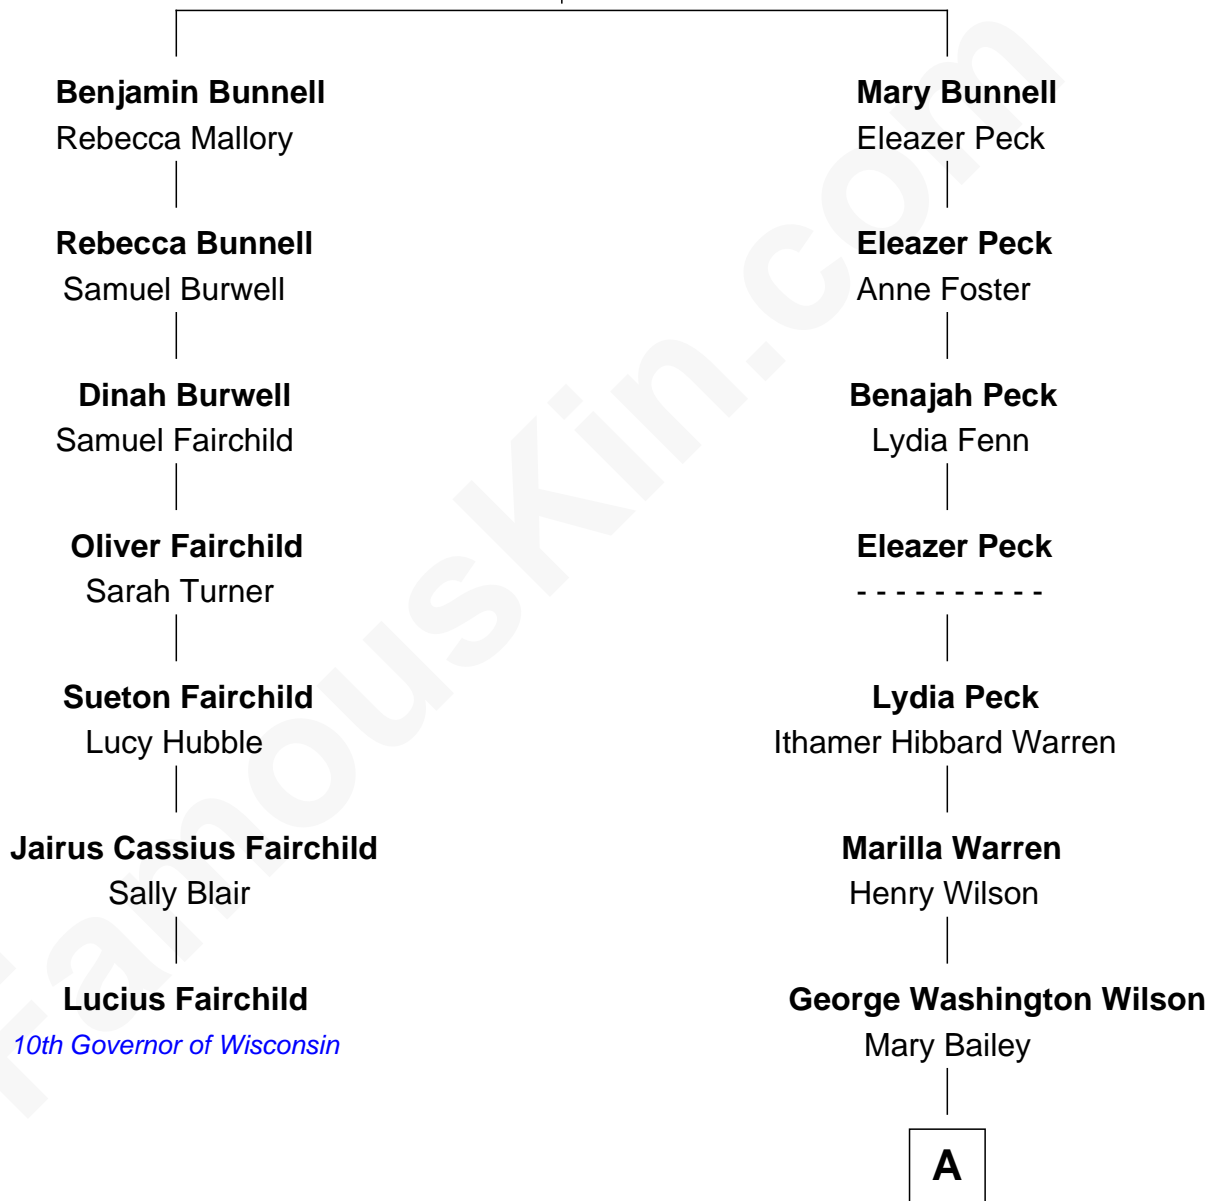

FamousKin.com Relationship Chart of

Lucius Fairchild

10th Governor of Wisconsin

6th cousin 4 times removed of

Carl Wilson

Co-Founder of The Beach Boys

William Bunnell

Ann Wilmot

A

—
William Henry Wilson

Alta Lenora Chitwood

—
William Coral Wilson

Edith Sophia Sthole

—
Murray Gage Wilson

Audree Neva Korthof

—
Carl Wilson