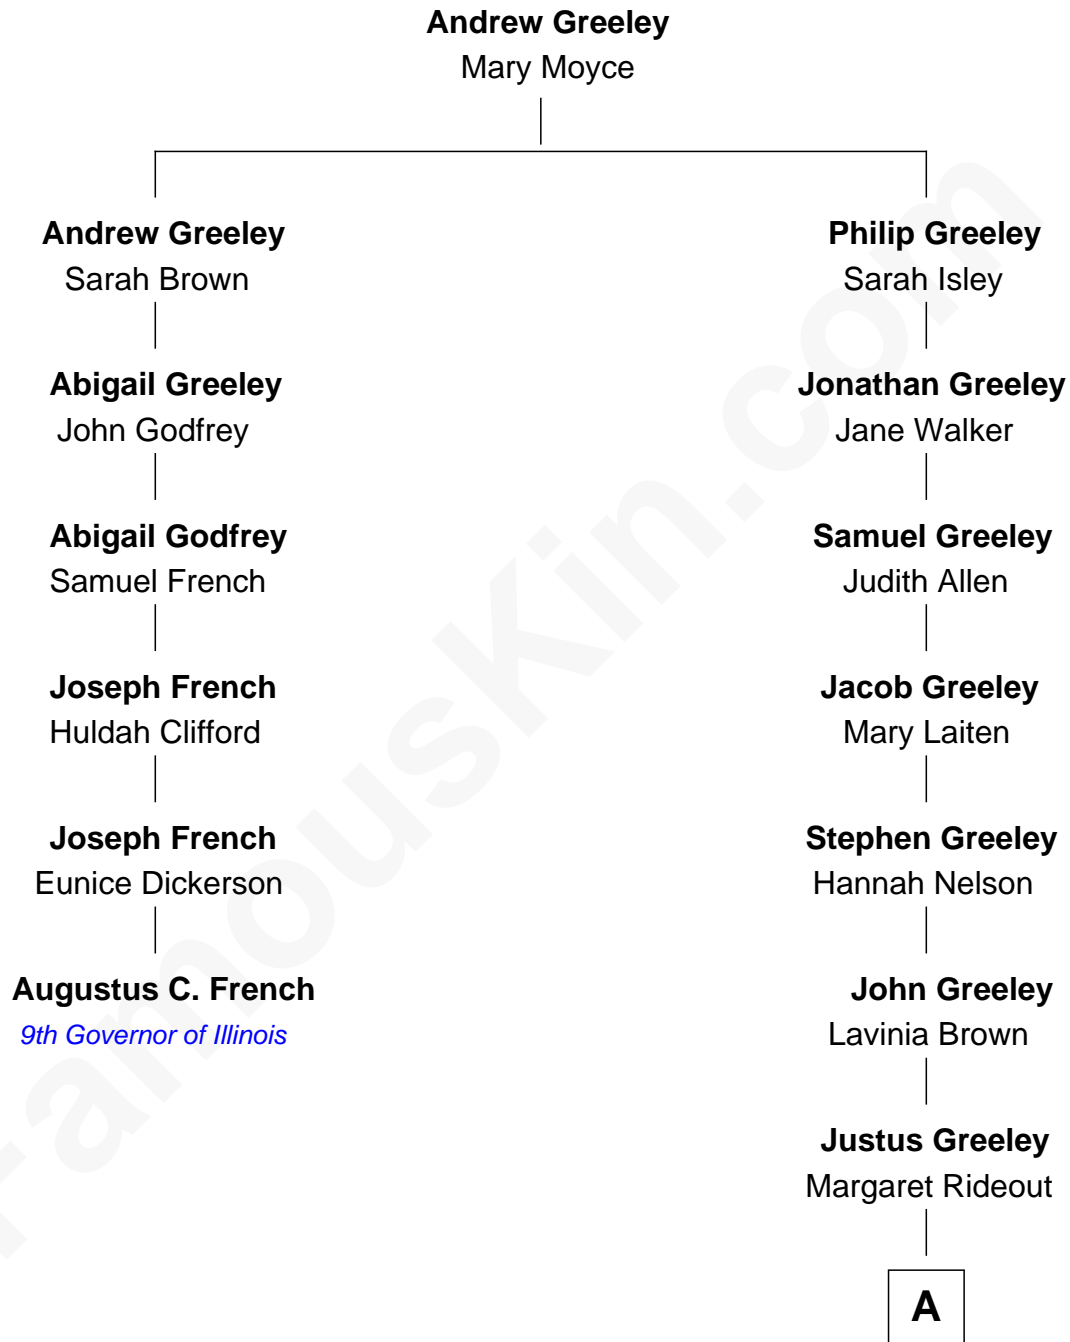

FamousKin.com

Relationship Chart of

Augustus C. French

9th Governor of Illinois

5th cousin 5 times removed of

Margot Kidder
TV and Movie Actress

A

—
Margaret Q. Greeley