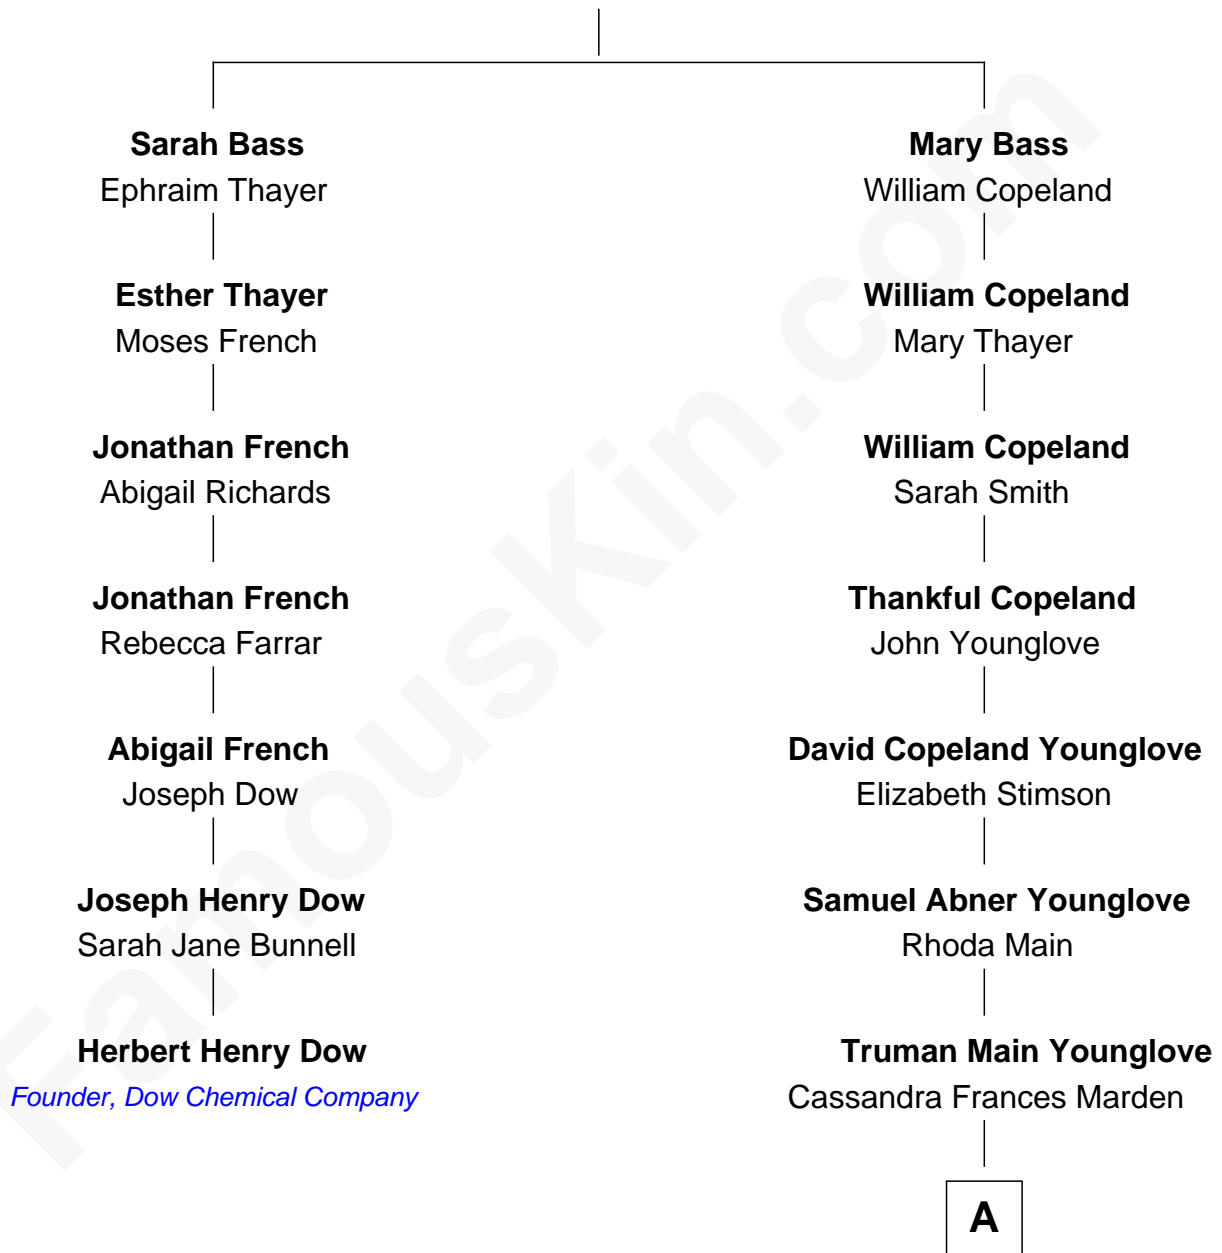

FamousKin.com

Relationship Chart of

Herbert Henry Dow

Founder, Dow Chemical Company

6th cousin 3 times removed of

David Ogden Stiers

Broadway, TV and Movie Actor

John Bass

Ruth Alden

A

Nina May Younglove

Clayton Bunce Stiers

Kenneth Truman Stiers

Margaret Elizabeth Ogden

David Ogden Stiers

Broadway, TV and Movie Actor

FamousKin.com