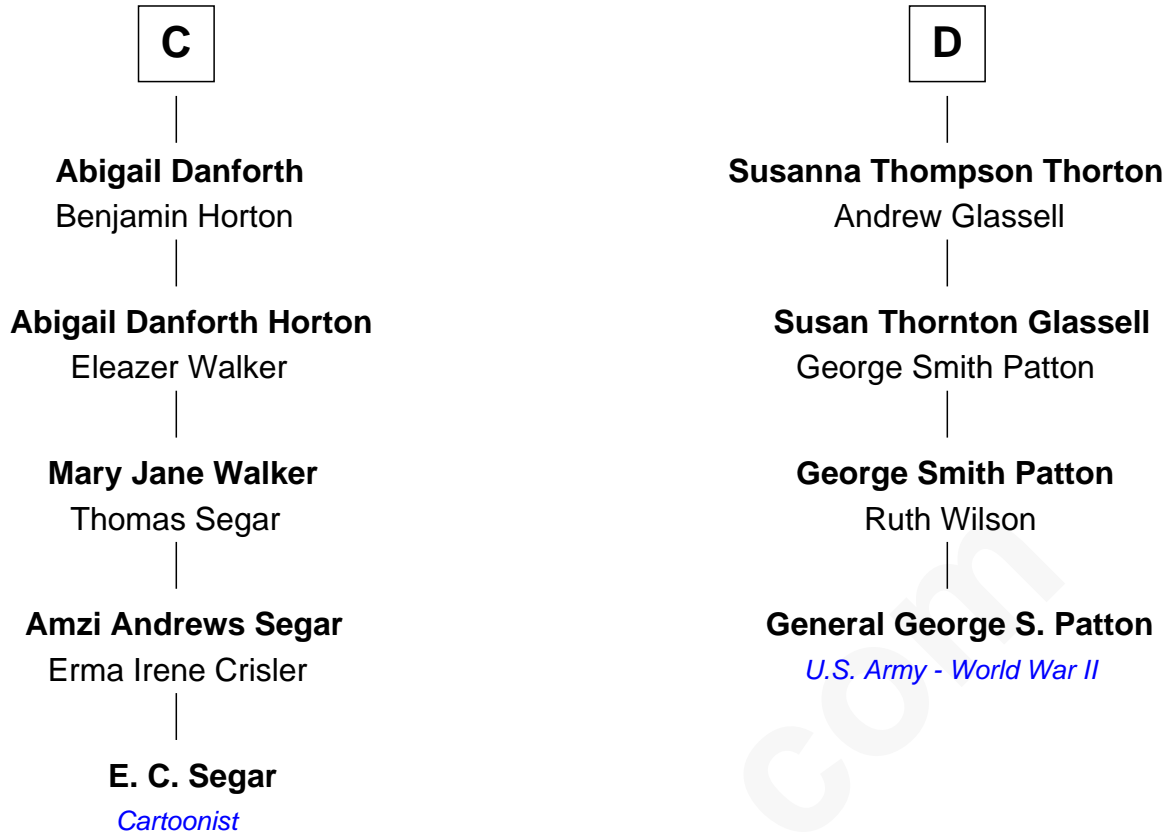

FamousKin.com

Relationship Chart of

E. C. Segar

Cartoonist (Popeye creator)

20th cousin 1 time removed of

General George S. Patton

U.S. Army - World War II

Sir Maurice de Berkeley

Sir Thomas de Berkeley

Joan de Ferrers

Sir Maurice de Berkeley

Eve la Zouche

Thomas de Berkeley

Katherine de Clyvedon

Sir John Berkeley

Elizabeth Betteshorne

Elizabeth Berkeley

Sir John Sutton

Sir Edmund Sutton

Joyce Tiptoft

Sir John Sutton

Anne Clarell

B

E. C. Segar photo by [U. S. War Stamp Council](#)