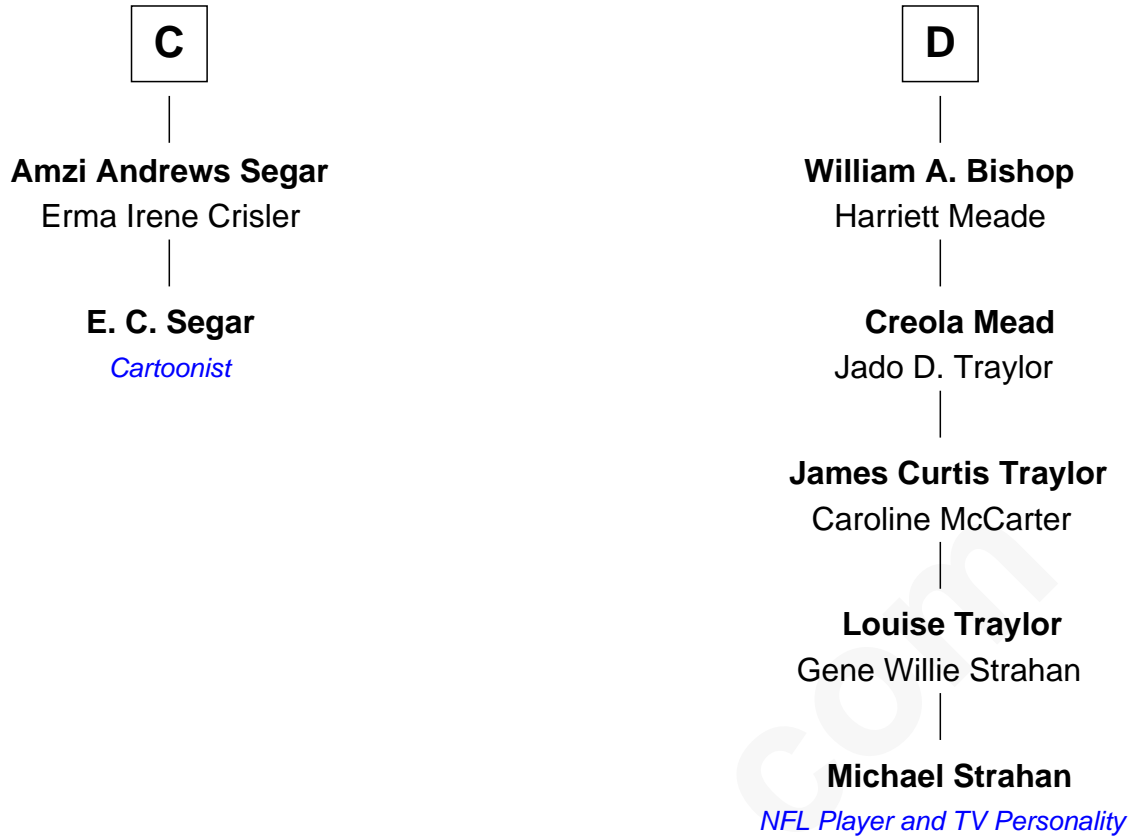

FamousKin.com

Relationship Chart of

E. C. Segar

Cartoonist (Popeye creator)

18th cousin 3 times removed of

Michael Strahan

NFL Player and TV Personality

Edmund Fitzalan

Alice de Warenne

E. C. Segar photo by [U. S. War Stamp Council](#)