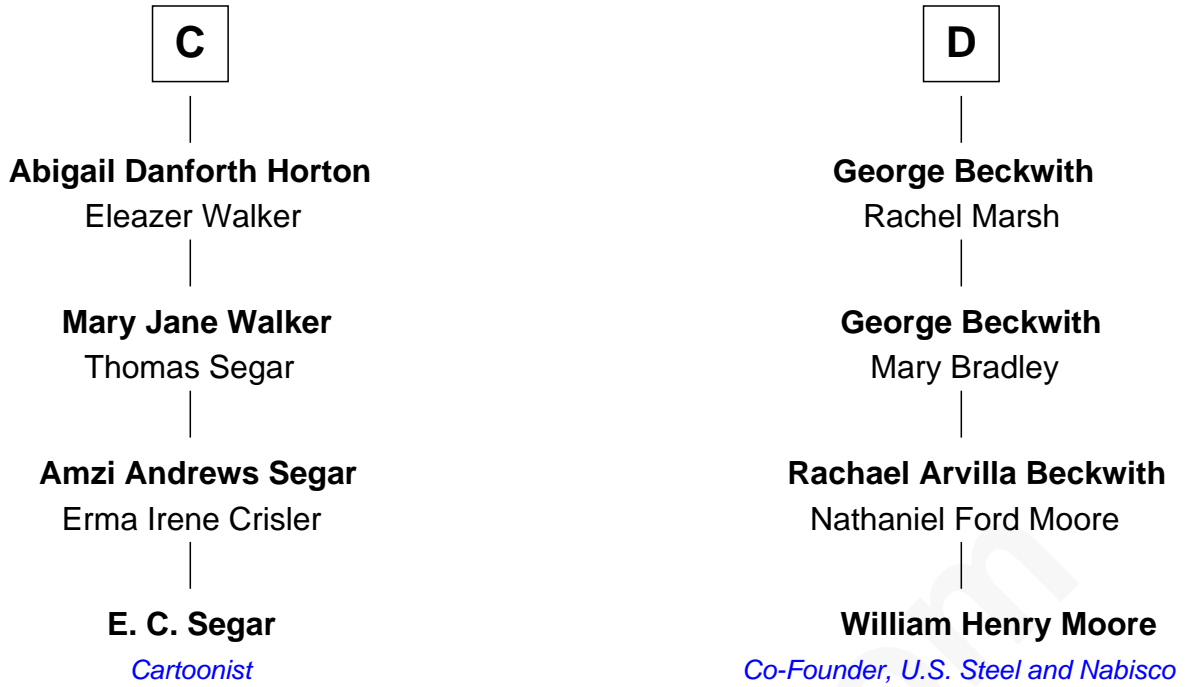

FamousKin.com Relationship Chart of

E. C. Segar

Cartoonist (Popeye creator)

20th cousin of

William Henry Moore

Co-Founder, U.S. Steel and Nabisco

Sir James de Audley

Ela Longespee

Katherine Giffard

Sir Nicholas Audley

Joan Martin

Alice de Audley

Sir Hugh de Meynell

Isabel de Meynell

Sir Thomas de Shirley

Sir Hugh Shirley

Beatrice Brewes

Sir Ralph Shirley

Joan Basset

Ralph Shirley

Margaret Staunton

B

E. C. Segar photo by [U. S. War Stamp Council](#)