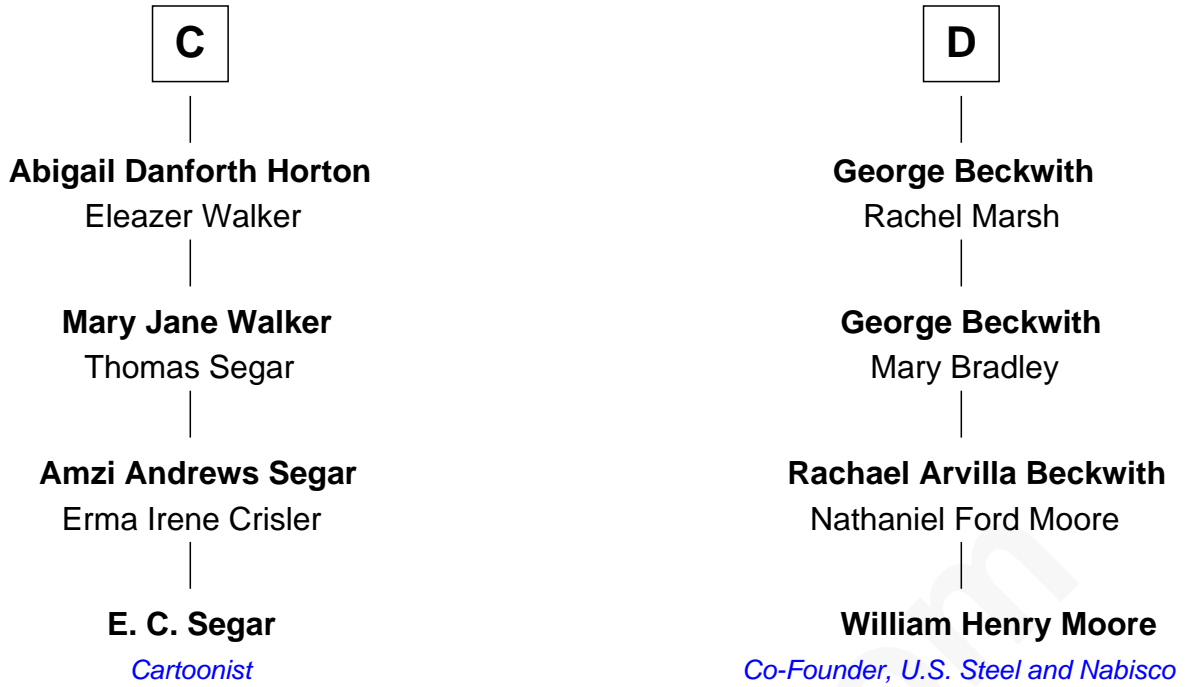

E. C. Segar photo by [U. S. War Stamp Council](#)