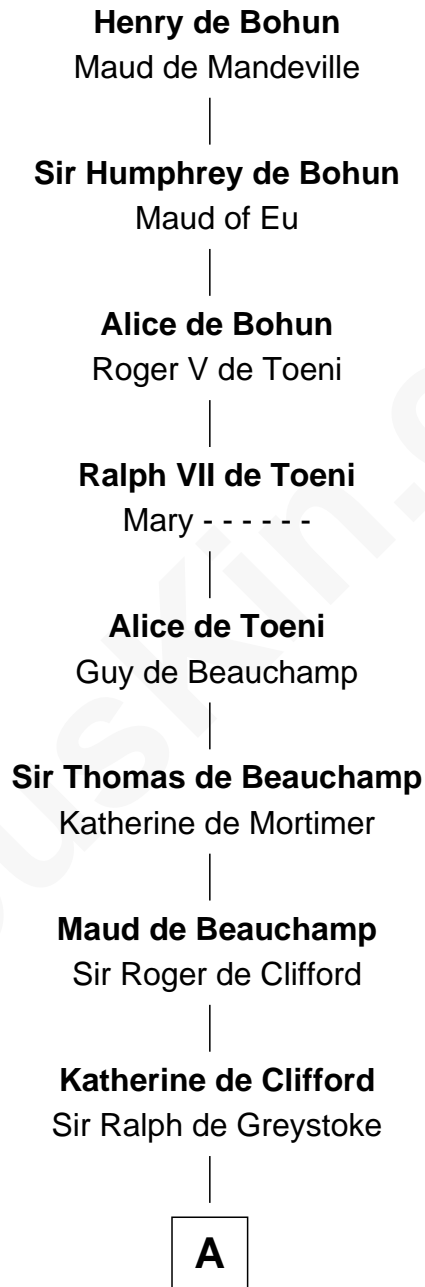

FamousKin.com Relationship Chart of

E. C. Segar

Cartoonist (Popeye creator)

22nd Great-grandson of

Henry de Bohun

Magna Carta Surety

A

Joan de Greystoke

Sir William Bowes

Sir William Bowes

Maud FitzHugh

Sir Ralph Bowes

Margery Conyers

Sir Ralph Bowes

Elizabeth Clifford

Margery Bowes