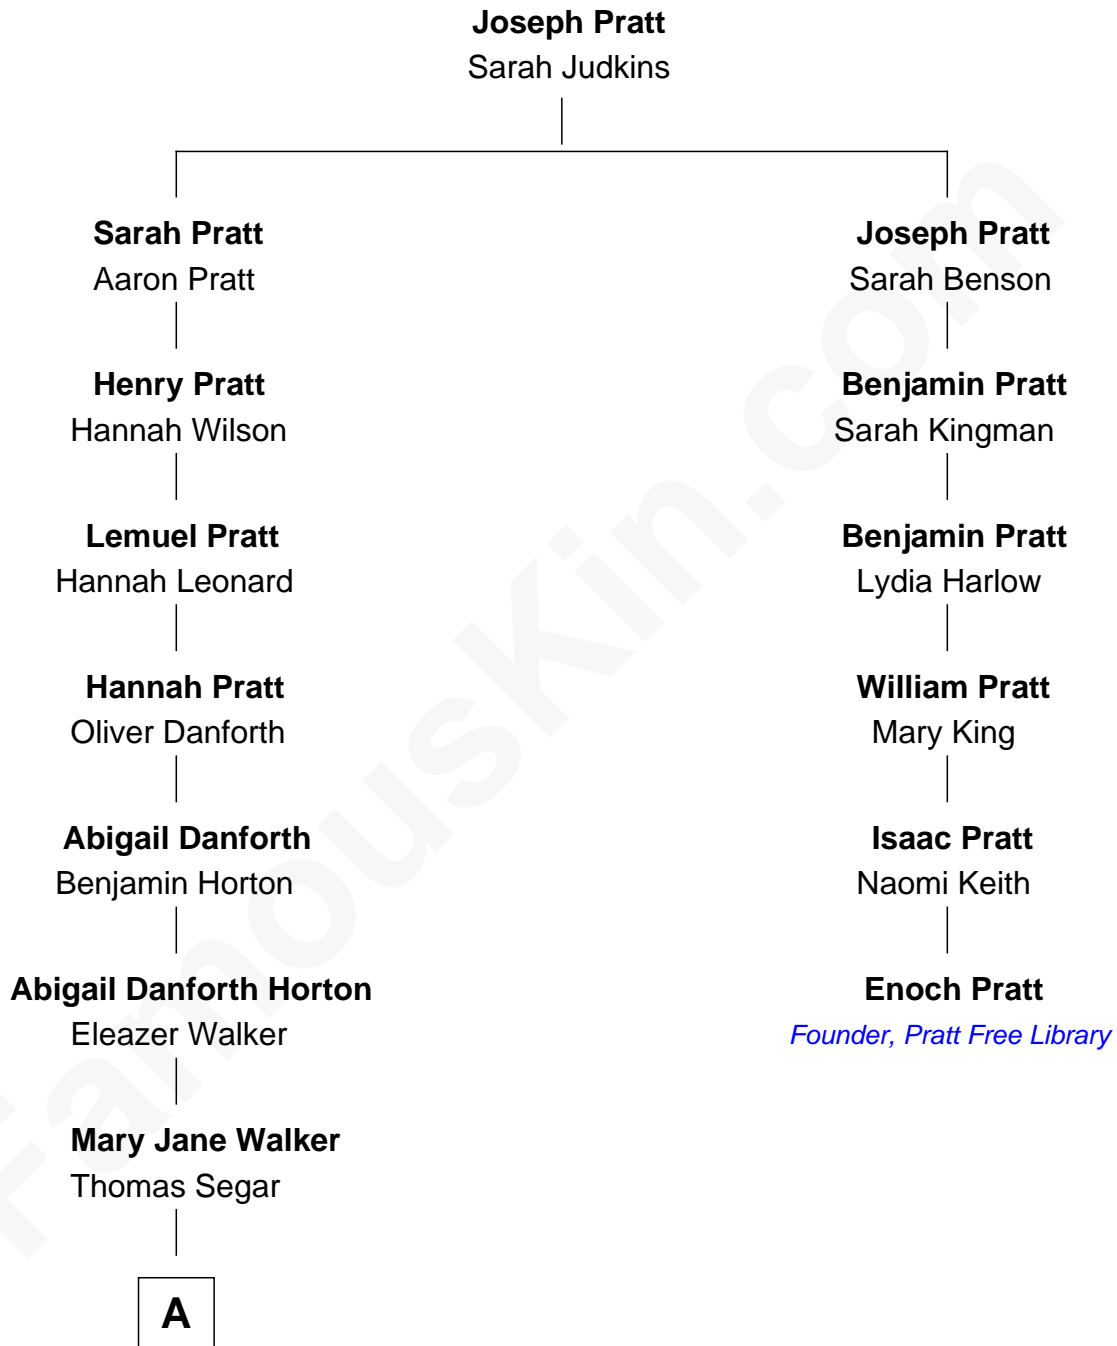

FamousKin.com Relationship Chart of

E. C. Segar

Cartoonist (Popeye creator)

5th cousin 3 times removed of

Enoch Pratt

Founder of Enoch Pratt Free Library

A

Amzi Andrews Segar

Erma Irene Crisler

E. C. Segar

Cartoonist

FamousKin.com

E. C. Segar photo by [U. S. War Stamp Council](#)