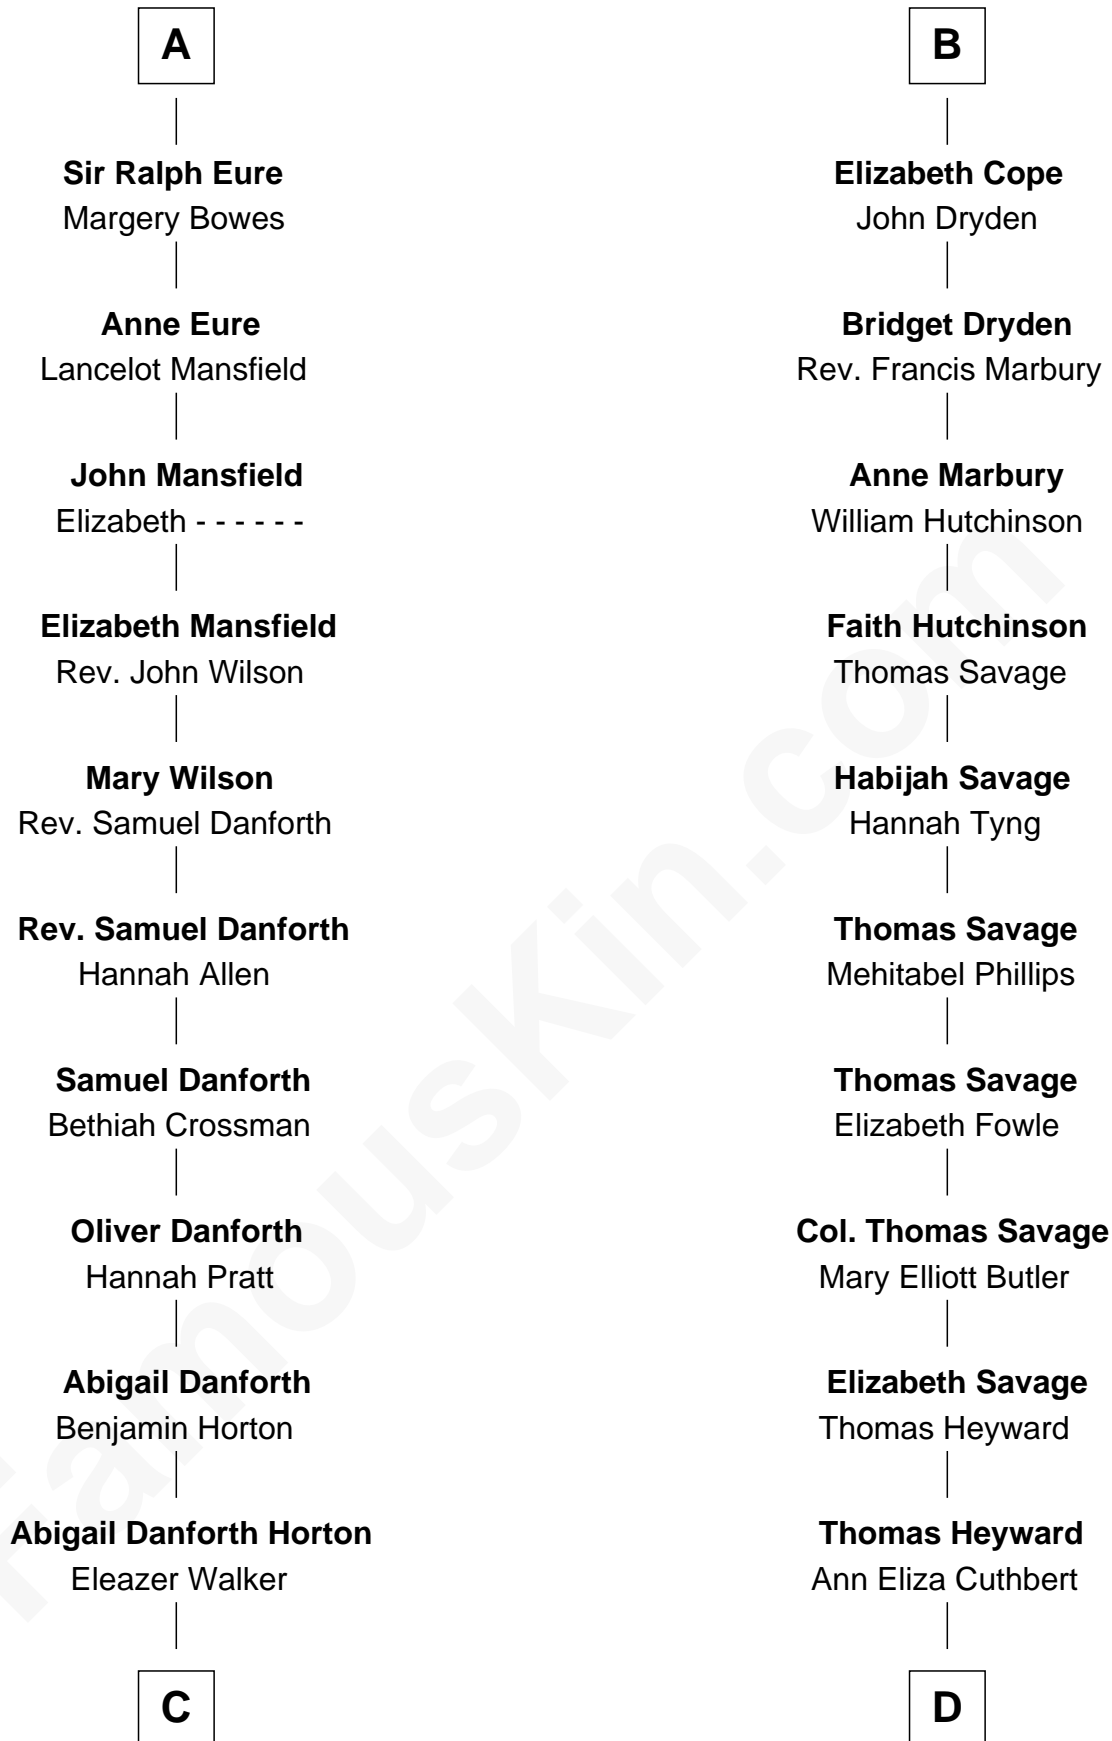

FamousKin.com Relationship Chart of

E. C. Segar

Cartoonist (Popeye creator)

19th cousin 1 time removed of

DuBose Heyward

Author of Porgy (Porgy & Bess)

C

Mary Jane Walker

Thomas Segar

Amzi Andrews Segar

Erma Irene Crisler

E. C. Segar

Cartoonist

D

Thomas Savage Heyward

Georgianna Hasell

Thomas Savage Heyward

Louisa Watkins

Edwin Watkins Heyward

Jane Screven DuBose

DuBose Heyward

American Novelist