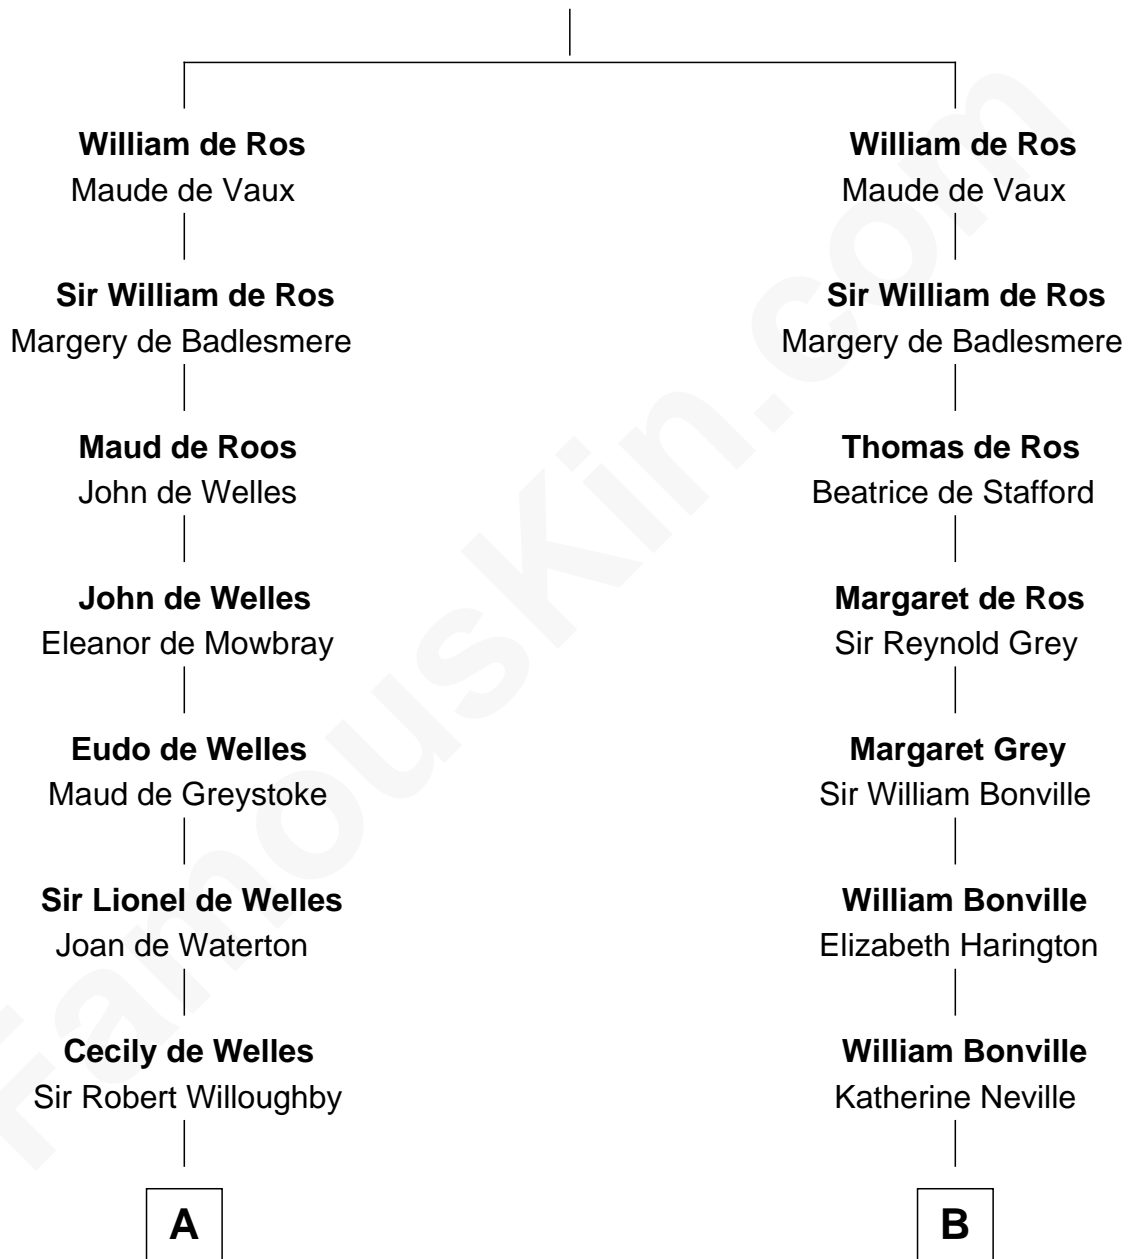

## Relationship Chart of

### E. C. Segar

*Cartoonist (Popeye creator)*

19th cousin 2 times removed of

### Milton Bradley

*Founder, Milton Bradley Company*

**Sir Robert de Ros**

Isabel de Aubeney

**C**

**Abigail Danforth**  
Benjamin Horton

**Abigail Danforth Horton**  
Eleazer Walker

**Mary Jane Walker**  
Thomas Segar