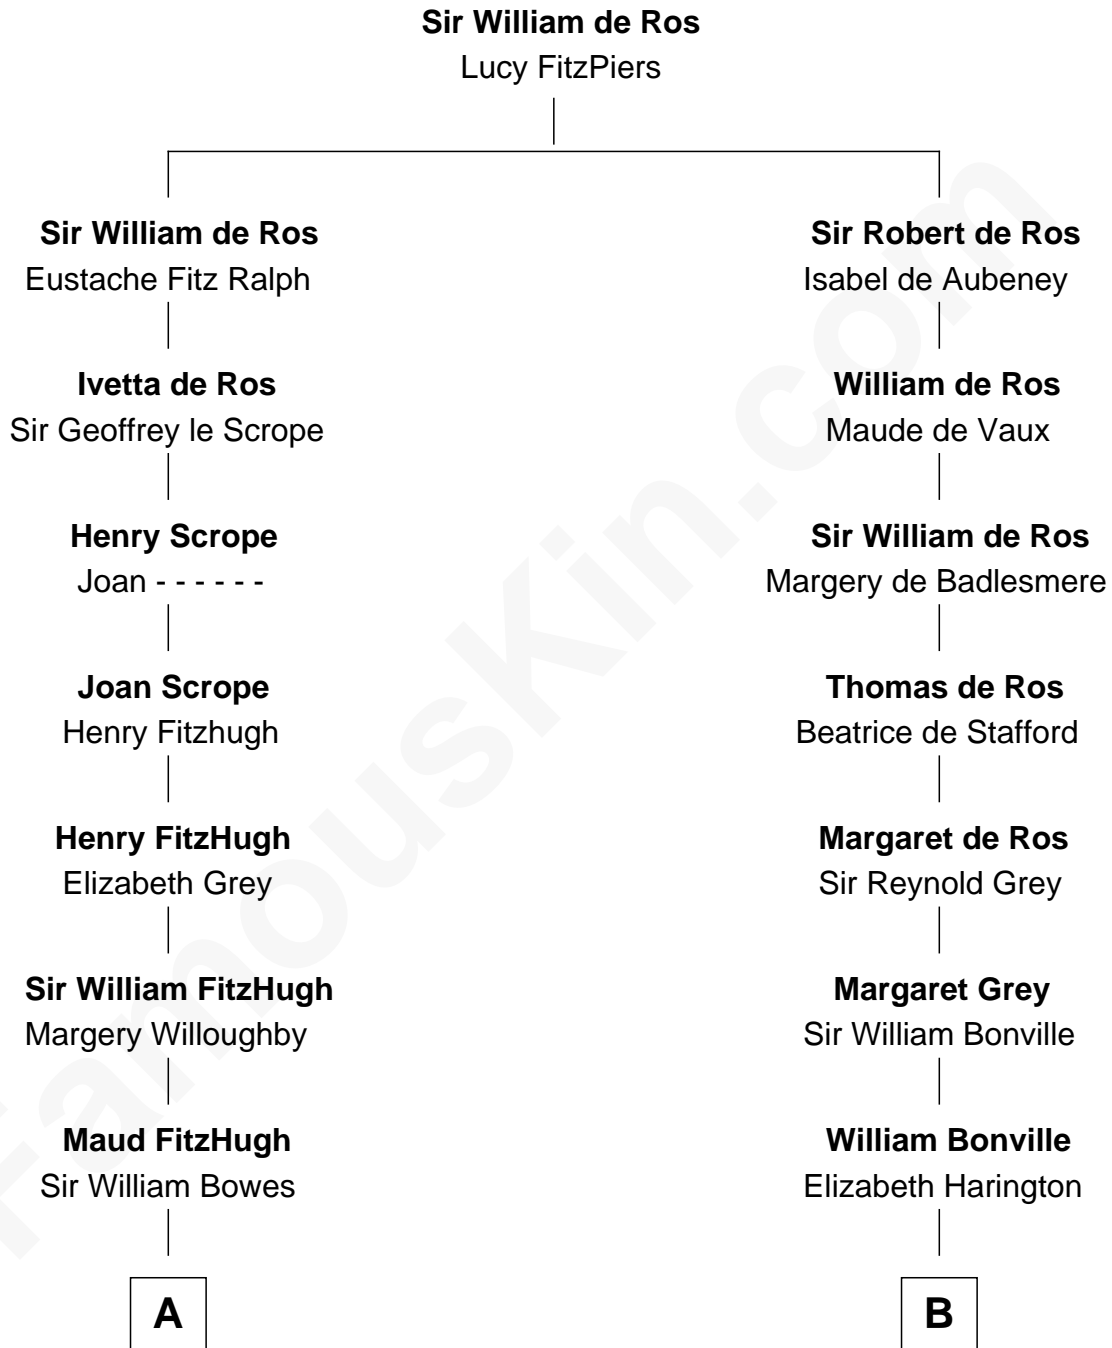

FamousKin.com

Relationship Chart of

E. C. Segar

Cartoonist (Popeye creator)

20th cousin 1 time removed of

Milton Bradley

Founder, Milton Bradley Company