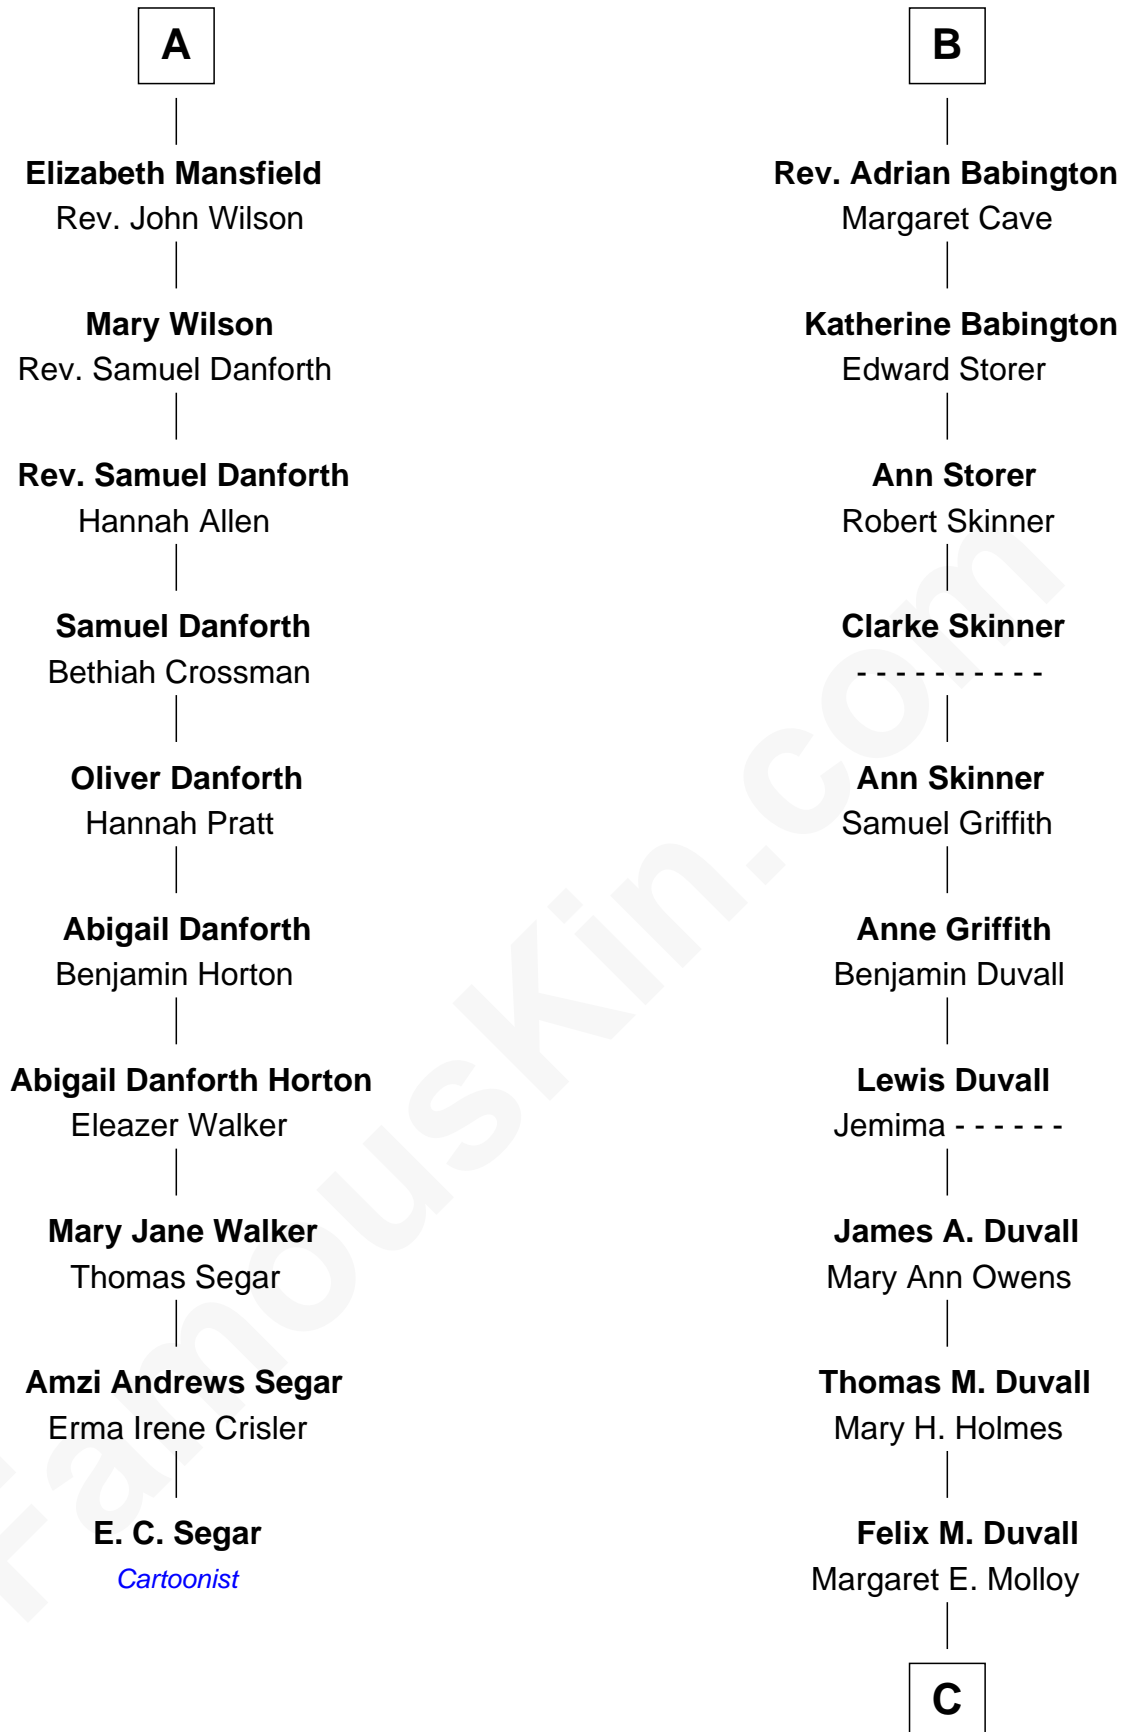

FamousKin.com Relationship Chart of

E. C. Segar

Cartoonist (Popeye creator)

16th cousin 4 times removed of

John Dye

TV and Movie Actor - "Touched by an Angel"

C

Robert Louis Duvall