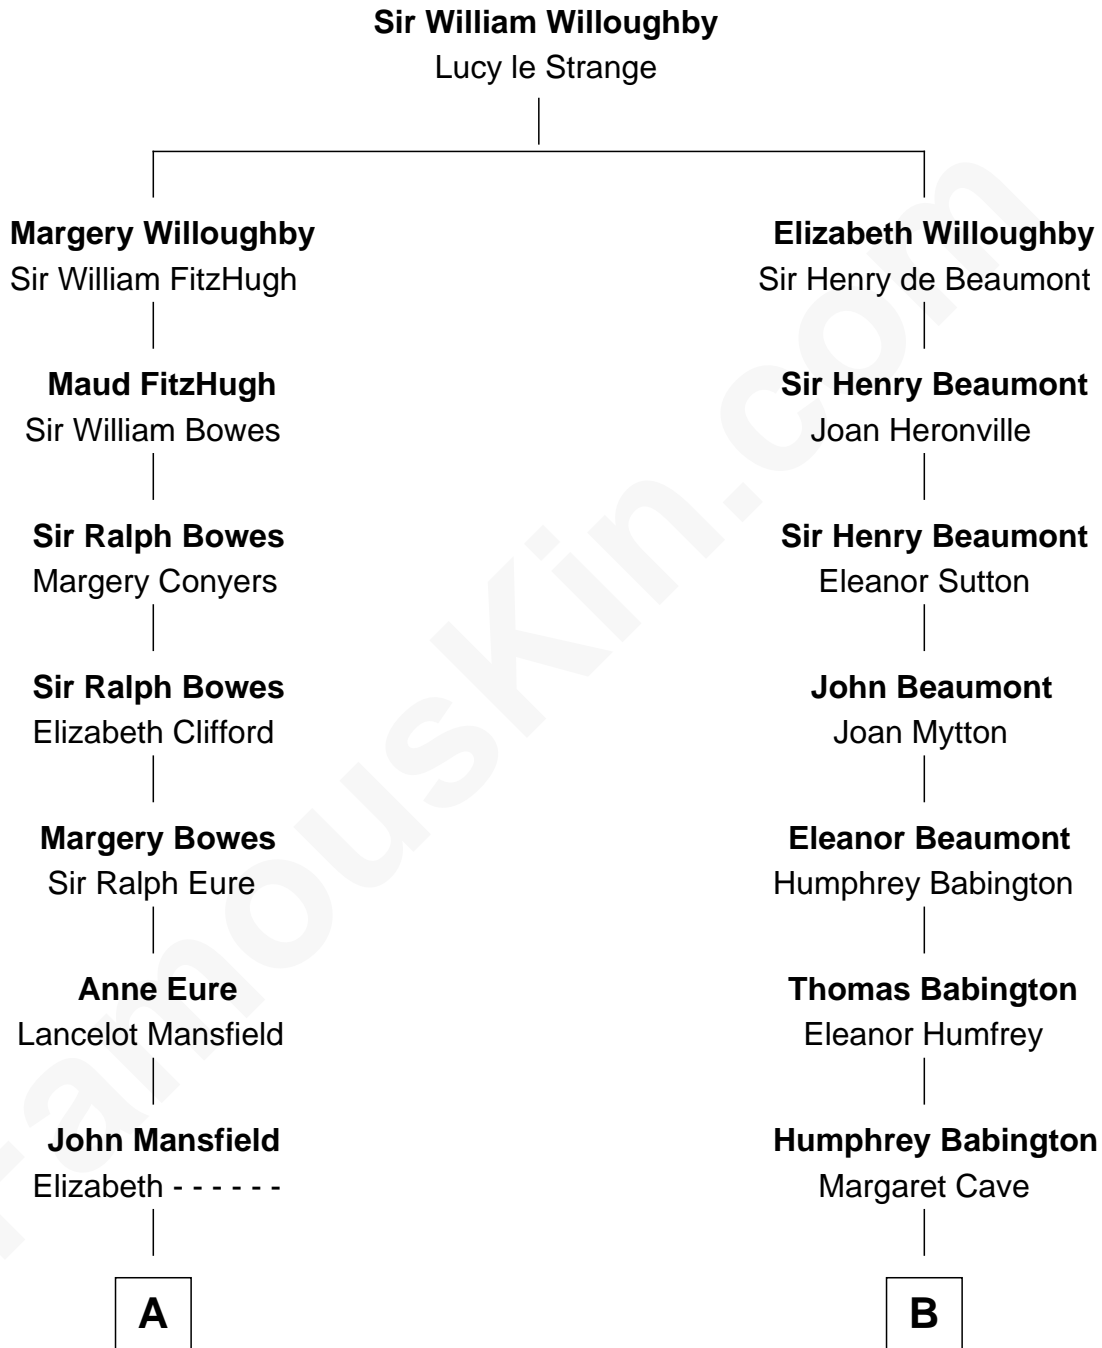

FamousKin.com Relationship Chart of

E. C. Segar

Cartoonist (Popeye creator)

16th cousin 4 times removed of

John Dye

TV and Movie Actor - "Touched by an Angel"

C

Robert Louis Duvall