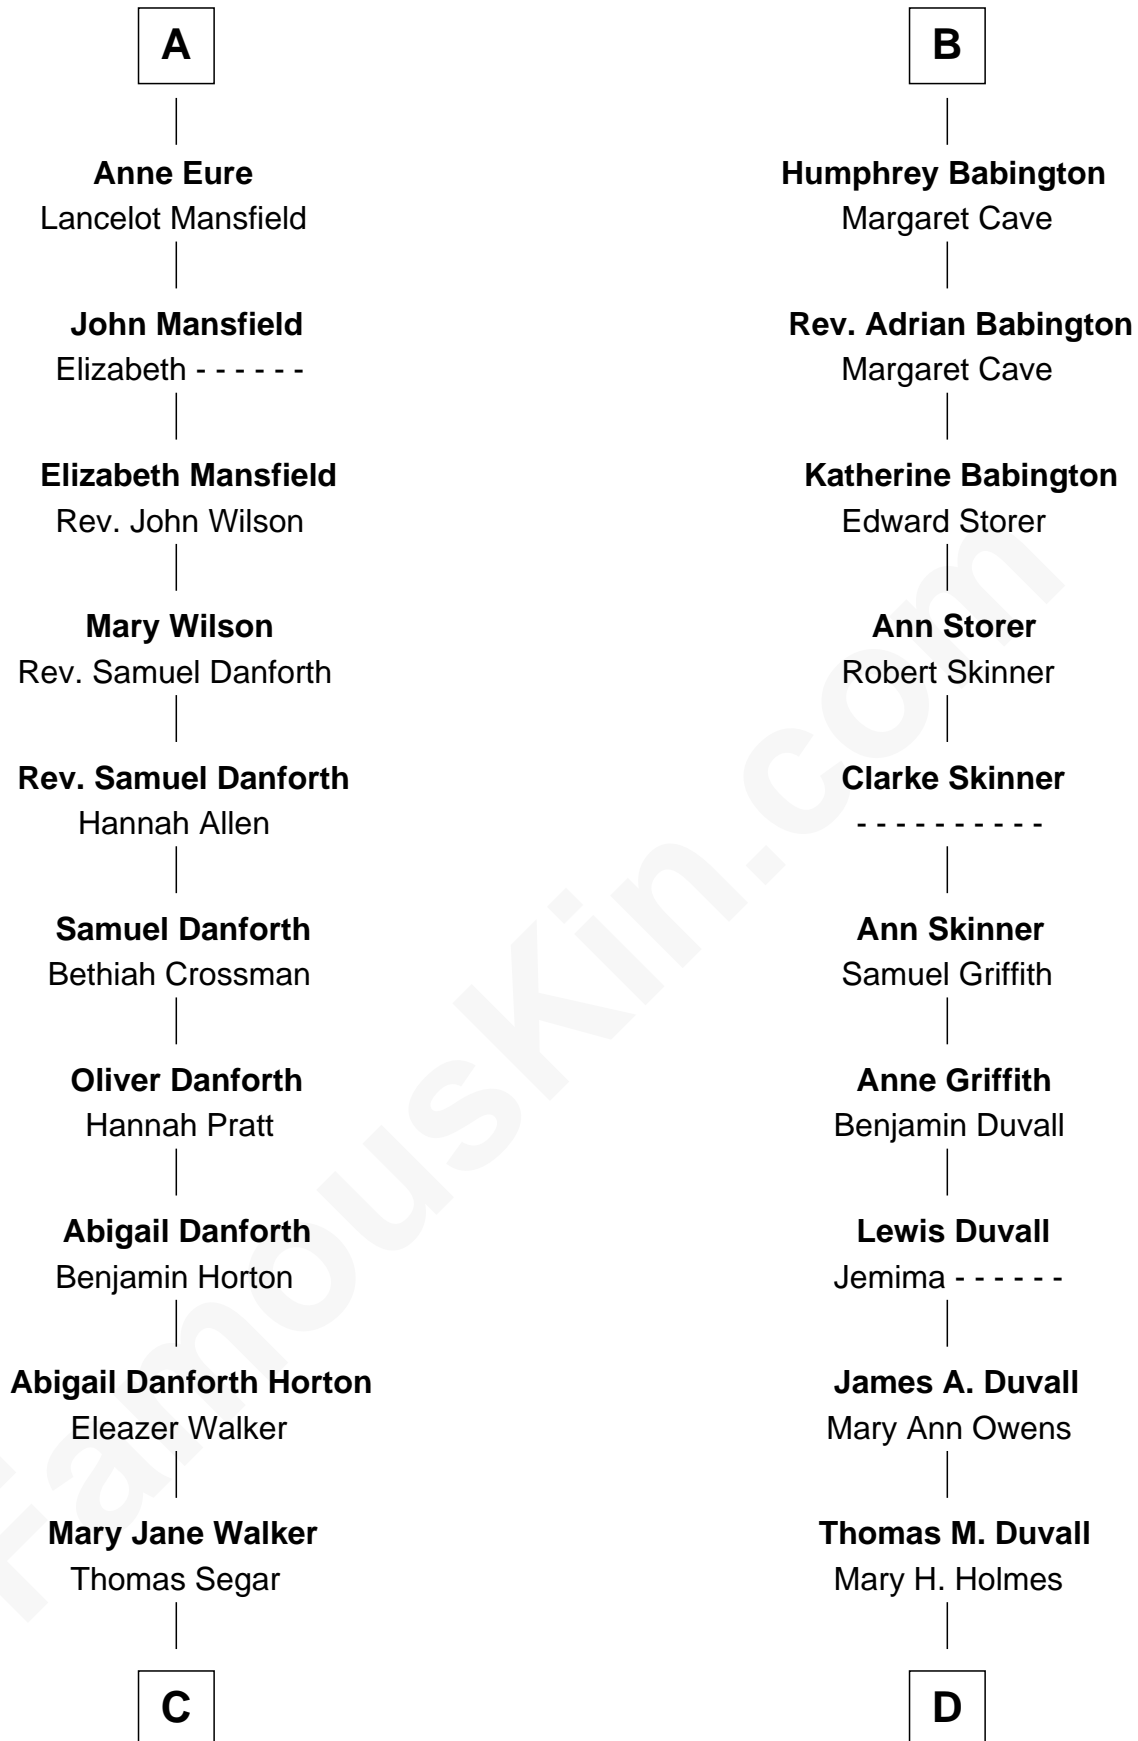

FamousKin.com Relationship Chart of

E. C. Segar

Cartoonist (Popeye creator)

18th cousin 3 times removed of

John Dye

TV and Movie Actor - "Touched by an Angel"

Sir Philip le Despencer

Elizabeth - - - - -

Sir Philip le Despencer

Elizabeth de Tibetot

Margery Despencer

Sir Roger Wentworth

Agnes Wentworth

Sir Robert Constable

Margaret Constable

Sir William Eure

Sir Ralph Eure

Muriel Hastings

Sir William Eure

Elizabeth Willoughby

Sir Ralph Eure

Margery Bowes

A

Alice le Despenser

Joan Mytton

Eleanor Beaumont

Humphrey Babington

Thomas Babington

Eleanor Humfrey

B

E. C. Segar photo by [U. S. War Stamp Council](#)