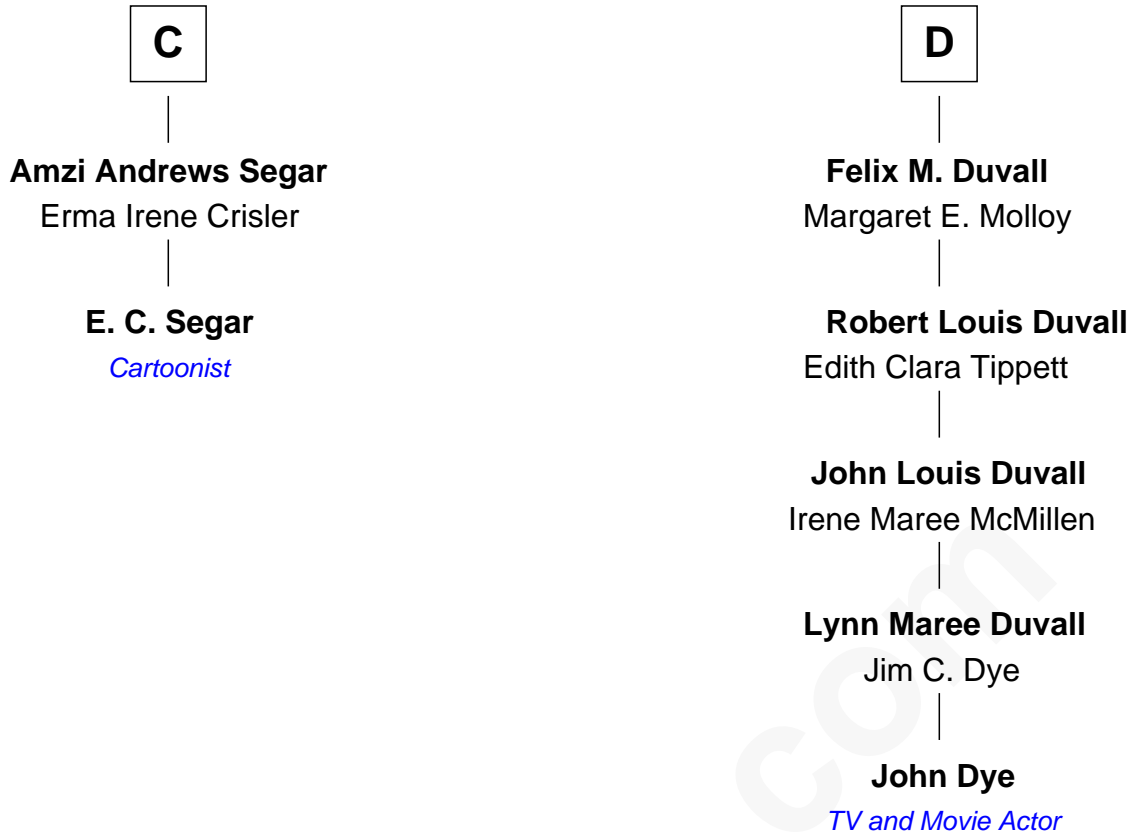

FamousKin.com Relationship Chart of

E. C. Segar

Cartoonist (Popeye creator)

18th cousin 3 times removed of

John Dye

TV and Movie Actor - "Touched by an Angel"

Sir Philip le Despencer

Elizabeth - - - - -

Joan Mytton

Eleanor Beaumont

Humphrey Babington

Thomas Babington

Eleanor Humfrey

B

E. C. Segar photo by [U. S. War Stamp Council](#)