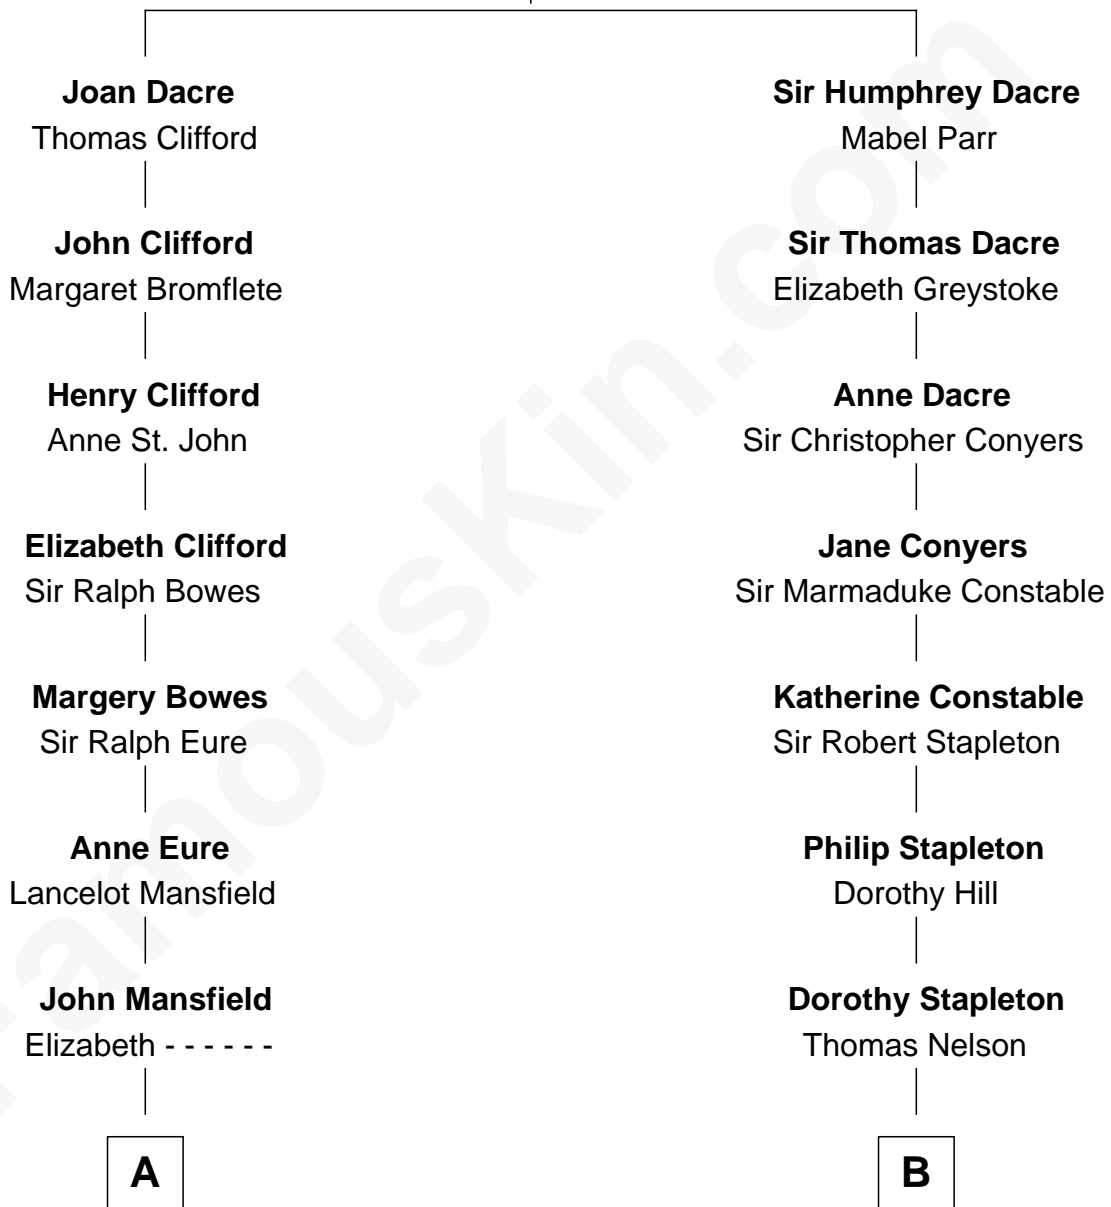

FamousKin.com Relationship Chart of

E. C. Segar

Cartoonist (Popeye creator)

16th cousin 1 time removed of

Margot Kidder

TV and Movie Actress

Sir Thomas Dacre

Philippe Neville

E. C. Segar photo by [U. S. War Stamp Council](#)