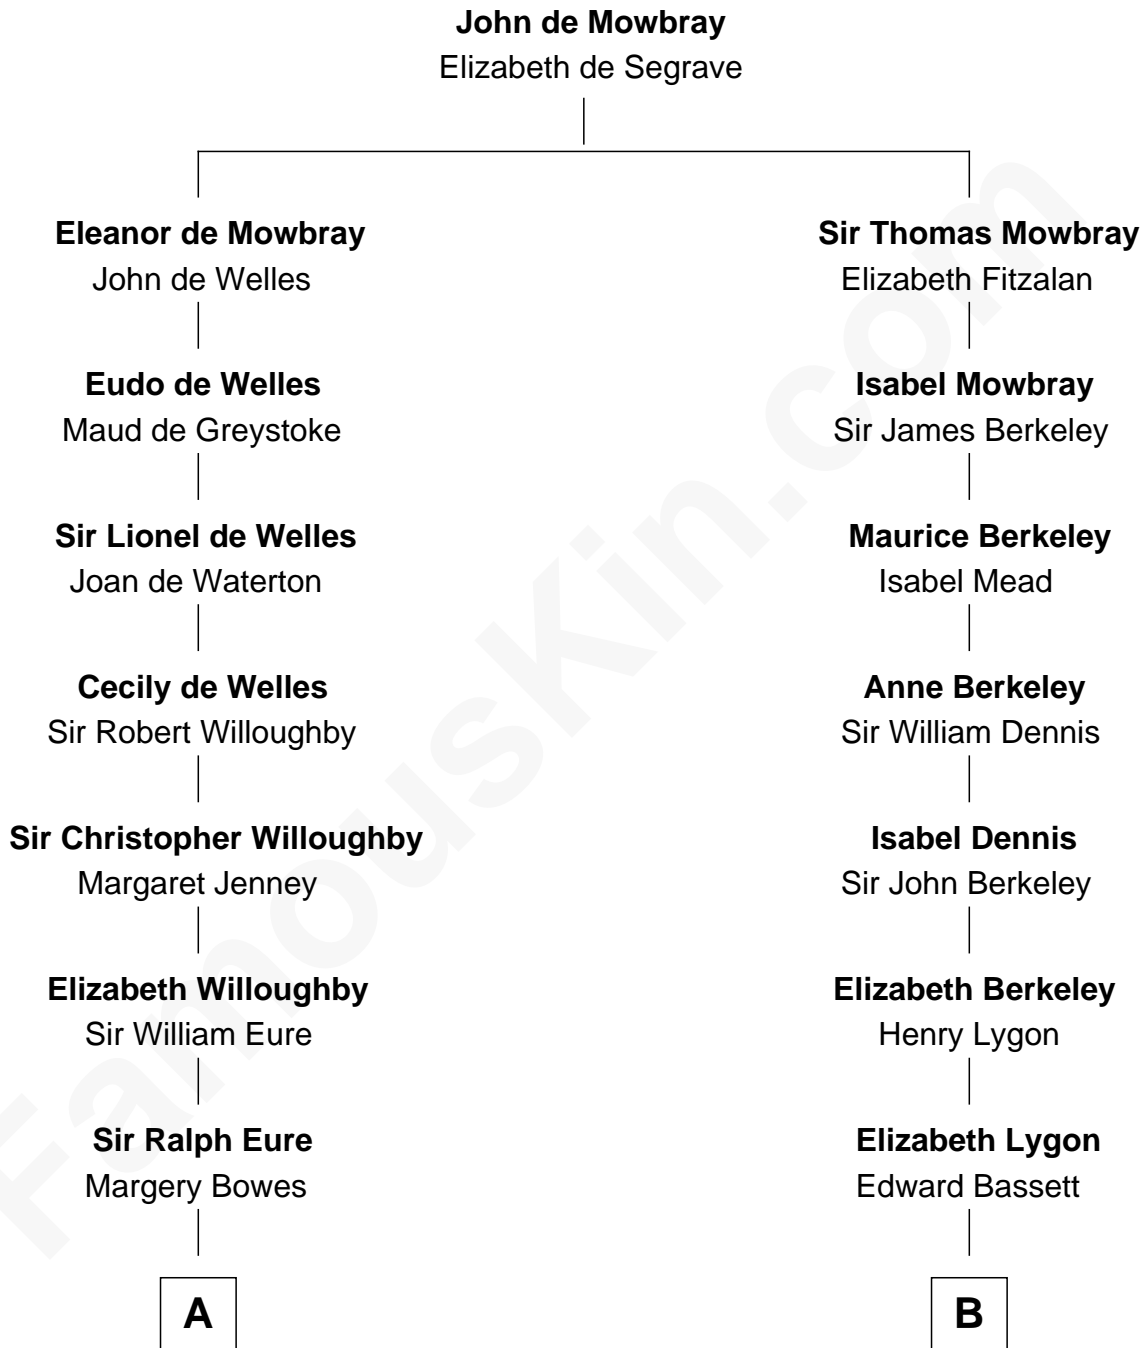

# FamousKin.com Relationship Chart of

**E. C. Segar**

*Cartoonist (Popeye creator)*

18th cousin 1 time removed of

**Margot Kidder**

*TV and Movie Actress*

E. C. Segar photo by [U. S. War Stamp Council](#)